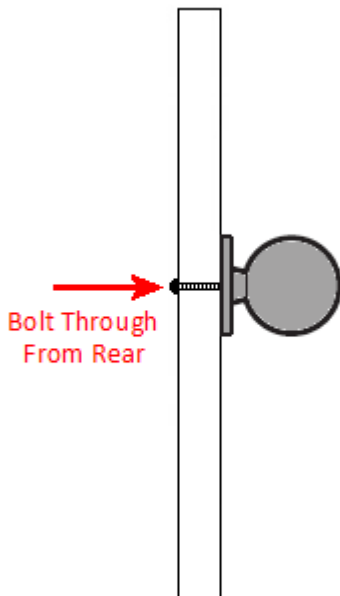


Ringed Cupboard Knobs - Available In 3 Sizes - Brushed Satin Chrome

Product Images

Description

- Heavy quality, traditional mushroom shape ringed pattern cupboard door knobs with a brushed satin chrome plated finish.
- High architectural quality range, each knob is made from solid brass giving the item a heavy luxurious feel.
- This popular design is ideal for use on classic or traditional units including, kitchen cabinet doors, wardrobes, cupboard doors and drawers.
- Available in 3 sizes from a small 25mm diameter up to a large 38mm diameter.
- These knobs are a brushed satin chrome plated finish.

Size Details

Item Code	Knob Diameter	Backplate (Rose) Diameter	Projection From Door
30411.1	25mm	32mm	30mm
30411.2	30mm	38mm	36mm
30411.3	38mm	48mm	45mm

Base Material

- Made from solid brass.

Finish Details

- Bolt through fixings provide a superior strong fixing allowing this knob to be fitted to tall or heavy doors.
- Comes supplied with M4 (diameter) x 60mm (long) bolts, these long bolts are designed to be cut down to length on site.
- To save having to cut down the bolts provided we sell a range of M4 fixing bolts in various lengths. (See related products below.)