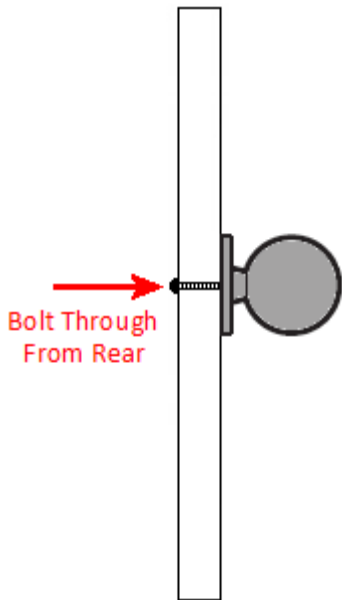


Shaker Style Single Step Pattern Cupboard Knob - Satin Nickel

Product Images

Description

- Shaker style, flat mushroom shape cupboard door knobs with a single stepped pattern detail and a brushed satin nickel finish.
- This popular shaker design is ideal for use on classic or contemporary units including, kitchen cabinet doors, wardrobes, cupboard doors and drawers.
- Brushed satin nickel finish. - Satin nickel is a very close match to satin stainless steel ideal for use in kitchens.

Size Details

Item Code	Knob Diameter	Backplate (Rose) Diameter	Projection From Door
30418.2	35mm	19mm	26mm

Base Material

- Made from a zinc alloy.

Finish Details

- Satin nickel - a warm grey colour with a very slight golden tint and visible brush marks in the surface of the item.
- Satin nickel is a very close match to satin stainless steel ideal for use in kitchens.
- This item has been lacquered to help protect and maintain the satin nickel finish.

Alternative Finishes Available

- Polished chrome
- Matt satin chrome
- Satin brass

Fixings

- This cupboard knob is fitted via a M4 bolt from the rear of the door / drawer - see below diagram.

- Bolt through fixings provide a superior strong fixing allowing this knob to be fitted to tall or heavy doors.
- Comes supplied with M4 (diameter) x 60mm (long) bolts, these long bolts are designed to be cut down to length on site.
- To save having to cut down the bolts provided we sell a range of M4 fixing bolts in various lengths. (See related products below.)

Alternative Fixings

- For fixing two cupboard knobs back to back on either side of a door, a length of M4 stud is required to screw the two knobs together. - See related products below.
- For face fixing a cupboard knob by screwing it directly into the front of a wooden door or drawer, a dual M4 / Wood screw is required. - See related products below.