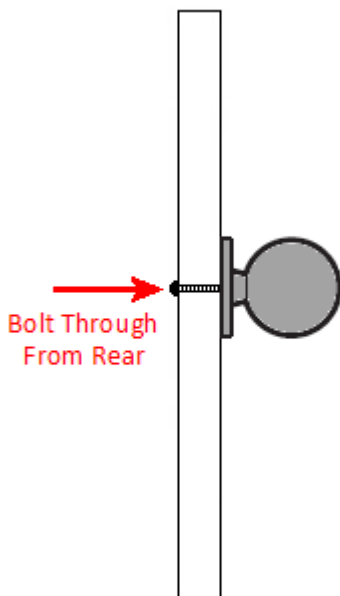


Oval Reeded Knob With Finial Ears - Brushed Satin Nickel

Product Images

Description

- 30423.1 - a unique oval shape reeded pattern cupboard knob with finial ears and a brushed satin nickel finish.
- Ideal for use on classic or contemporary units including, kitchen cabinet doors, wardrobes, cupboard doors and drawers.
- Available in 1 size only with the oval knob measuring 70mm x 26mm
- Brushed satin nickel finish. - Satin nickel is a very close match to satin stainless steel ideal for use in kitchens.

Size Details

Item Code	Size Of Oval	Backplate (Rose) Diameter	Projection From Door
30423.1	70mm x 26mm	26mm	46mm

Base Material

- Made from a zinc alloy.

Finish Details

- Satin nickel - a warm grey colour with a very slight golden tint and visible brush marks in the surface of the item.
- Satin nickel is a very close match to satin stainless steel ideal for use in kitchens.
- This item has been lacquered to help protect and maintain the satin nickel finish.

Alternative Finishes Available

- Black nickel

Fixings

- This cupboard knob is fitted via a M4 bolt from the rear of the door / drawer - see below diagram.

- Bolt through fixings provide a superior strong fixing allowing this knob to be fitted to tall or heavy doors.
- Comes supplied with M4 (diameter) x 60mm (long) bolts, these long bolts are designed to be cut down to length on site.
- To save having to cut down the bolts provided we sell a range of M4 fixing bolts in various lengths. (See related products below.)

Usage

- Suitable for internal use.

• Unit Of Sale

- These cupboard knobs are sold individually - (Each.)

Products in this set

30423.1 - Oval Shape Reeded Knob With Finial Ears - Satin Nickel - 70mm x 26mm - (Oval Size) - Each