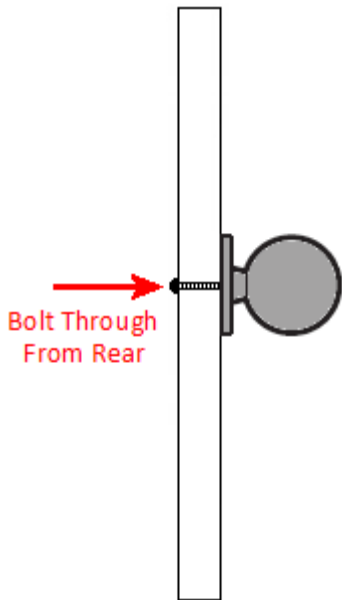

Ball Shape Cupboard Knobs With Loose Rose - Satin Stainless Steel

Product Images

Description

- Small plain design, ball shape cupboard door knobs with a loose backplate rose.
- Made from solid stainless steel these knobs are a brushed (satin) finish. Ideal for matching with stainless steel door handles.
- Ideal for use on classic or contemporary units including, kitchen cabinet doors, wardrobes, cupboard doors and drawers.
- Loose back plate design, these knobs can be fitted with or without the backplate rose as required.
- Available in 2 sizes from a small 25mm diameter up to a larger 30mm diameter.

Size Details

Item Code	Knob Diameter	Backplate (Rose) Diameter	Projection From Door
30424.1	25mm	25mm	29mm
30424.2	30mm	30mm	35mm

Base Material

- Made from solid stainless steel.

Finish Details

- Satin stainless steel - a grey colour with very slight golden undertones. The raw stainless steel has been satinised "brushed" to produce visible brush marks in the surface of the item.

Alternative Finishes Available

- Polished stainless steel - (shiny finish.)

Fixings

- This handle is fitted via a M4 bolt from the rear of the door / drawer - see below diagram.

- Bolt through fixings provide a superior strong fixing allowing this knob to be fitted to tall or heavy doors.
- Comes supplied with a 25mm long bolt - suitable for use on 18mm thick doors.
- For doors thicker than 18mm, longer M4 fixing bolts are available to buy separately. (See related products below.)

Alternative Fixings

- For fixing two cupboard knobs back to back on either side of a door, a length of M4 stud is required to screw the two knobs together. - See related products below.
- For face fixing a cupboard knob by screwing it directly into the front of a wooden door or drawer, a dual M4 / Wood screw is required. - See related products below.