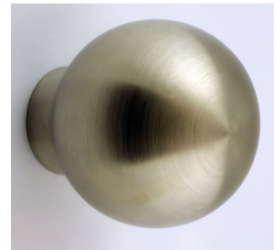

Ball Shape Cupboard Knobs With Loose Rose - Satin Stainless Steel

Product Images

Description

- Small plain design, ball shape cupboard door knobs with a loose backplate rose.
- Made from solid stainless steel these knobs are a brushed (satin) finish. Ideal for matching with stainless steel door handles.
- Ideal for use on classic or contemporary units including, kitchen cabinet doors, wardrobes, cupboard doors and drawers.
- Loose back plate design, these knobs can be fitted with or without the backplate rose as required.
- Available in 2 sizes from a small 25mm diameter up to a larger 30mm diameter.

Size Details

Item Code	Knob Diameter	Backplate (Rose) Diameter	Projection From Door
30424.1	25mm	25mm	29mm
30424.2	30mm	30mm	35mm

Base Material

- Made from solid stainless steel.

Finish Details

- Satin stainless steel - a grey colour with very slight golden undertones. The raw stainless steel has been satinised "brushed" to produce visible brush marks in the surface of the item.

Alternative Finishes Available

- Polished stainless steel - (shiny finish.)

Fixings

- This handle is fitted via a M4 bolt from the rear of the door / drawer - see below diagram.

- Bolt through fixings provide a superior strong fixing allowing this knob to be fitted to tall or heavy doors.
- Comes supplied with a 25mm long bolt - suitable for use on 18mm thick doors.
- For doors thicker than 18mm, longer M4 fixing bolts are available to buy separately. (See related products below.)

30424.1 - Ball Shape Cupboard Knob With Loose Rose - Satin Stainless Steel - 25mm Diameter Knob - Each

30424.2 - Ball Shape Cupboard Knob With Loose Rose - Satin Stainless Steel - 30mm Diameter Knob - Each