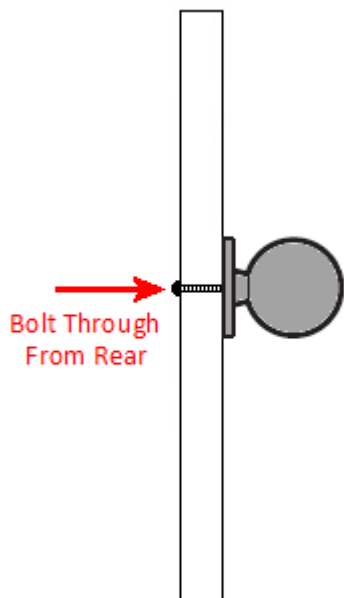


Ringed Pattern Cupboard Knobs - Available In 3 Sizes - Polished Chrome Plated

Product Images

Description

- Heavy quality, mushroom shape ringed pattern cupboard door knobs with a shiny, polished chrome plated finish.
- High architectural quality range, each knob is made from solid brass giving the item a heavy luxurious feel.
- This popular design is ideal for use on classic or contemporary units including, kitchen cabinet doors, wardrobes, cupboard doors and drawers.
- Available in 2 sizes from a small 28mm diameter and a larger 35mm diameter.
- Two piece design these knobs can be fitted with or without the backplate rose.

Size Details

Item Code	Knob Diameter	Backplate (Rose) Diameter	Projection From Door
30439.1	28mm	30mm	29mm
30439.2	35mm	38mm	36mm

Base Material

- Made from solid brass.

Finish Details

- Polished chrome - a highly shiny, smooth, mirror like finish with a very slight blue tint.
- The solid brass base material has been highly polished and chrome plated to produce this finish.

Alternative Finishes Available

- Satin nickel
- Matt satin chrome
- Florentine bronze
- Polished brass

Fixings

- This handle is fitted via a M4 bolt from the rear of the door / drawer - see below diagram.

- Bolt through fixings provide a superior strong fixing allowing this knob to be fitted to tall or heavy doors.
- Comes supplied with M4 (diameter) x 60mm (long) bolts, these long bolts are designed to be cut down to length on site.
- To save having to cut down the bolts provided we sell a range of M4 fixing bolts in various lengths. (See related products below.)