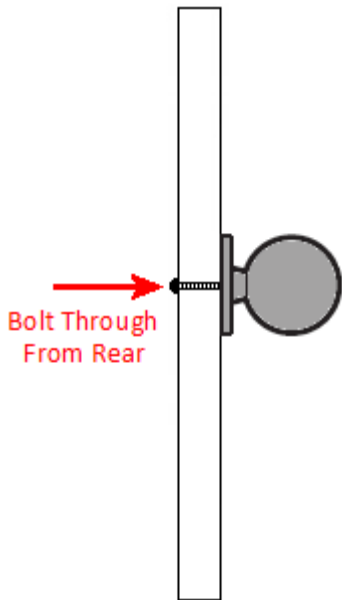


Shaker Style Single Step Pattern Cupboard Knobs - 35mm Diameter - Polished Chrome

Product Images

Description

- Shaker style, flat mushroom shape cupboard door knobs with a single stepped pattern detail and a shiny polished chrome plated finish.
- This popular shaker design is ideal for use on classic or contemporary units including, kitchen cabinet doors, wardrobes, cupboard doors and drawers.
- 35mm diameter.

Size Details

Item Code	Knob Diameter	Backplate (Rose) Diameter	Projection From Door
30440.2	35mm	19mm	26mm

Base Material

- Made from a zinc alloy.

Finish Details

- Polished chrome - a highly shiny, smooth, mirror like finish with a very slight blue tint.
- The solid brass base material has been highly polished and chrome plated to produce this finish.

Alternative Finishes Available

- Satin nickel
- Matt satin chrome
- Satin brass

Fixings

- This cupboard knob is fitted via a M4 bolt from the rear of the door / drawer - see below diagram.

- Bolt through fixings provide a superior strong fixing allowing this knob to be fitted to tall or heavy doors.
- Comes supplied with M4 (diameter) x 60mm (long) bolts, these long bolts are designed to be cut down to length on site.
- To save having to cut down the bolts provided we sell a range of M4 fixing bolts in various lengths. (See related products below.)

Alternative Fixings

- For fixing two cupboard knobs back to back on either side of a door, a length of M4 stud is required to screw the two knobs together. - See related products below.
- For face fixing a cupboard knob by screwing it directly into the front of a wooden door or drawer, a dual M4 / Wood screw is required. - See related products below.