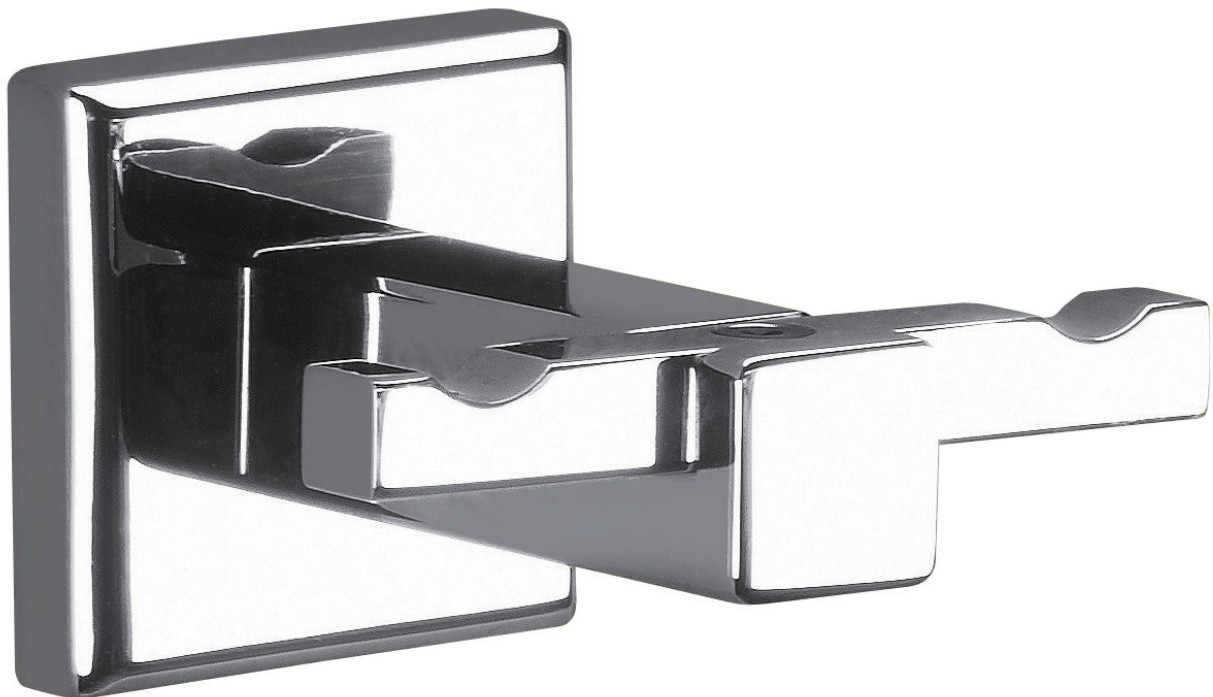

Colorado Range - Double Hook - Polished Chrome

Product Images

Description

Colorado Range - Double Hook - Polished Chrome

Products in this set

30599.1 - Colorado Range - Double Hook - Polished Chrome - Each