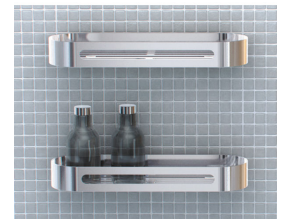

S5 Fahrenheit Range - Shower Basket - 215mm Wide - Polished Stainless Steel

Product Images

Description

Shower Basket - Shiny Polished Stainless Steel Finish - 215mm (w) x 40mm (h) x 110mm (d) - S5 Fahrenheit range.

Products in this set

30635.1 - S5 Fahrenheit Range - Shower Basket - Polished Stainless Steel - 215mm Wide - Each