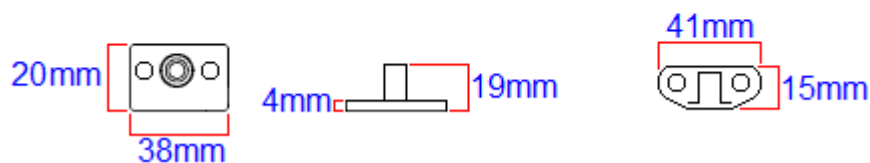

## Description

---

- JW77PC modern style casement window stay.
- Based on the original Basta design this window fitting is from the Frelan Hardware -Jedo collection.
- Contemporary square design with concealed pins, (no holes are seen in the top of the handle).
- A casement stay is the handle or arm that fixes to the bottom of the window to help push the window open and pull the window closed.
- The casement arm sits on pins this makes the window "stay" in position when in the open or closed position.

### Dimensions

Available in one length only

- 254mm - (10 inches)