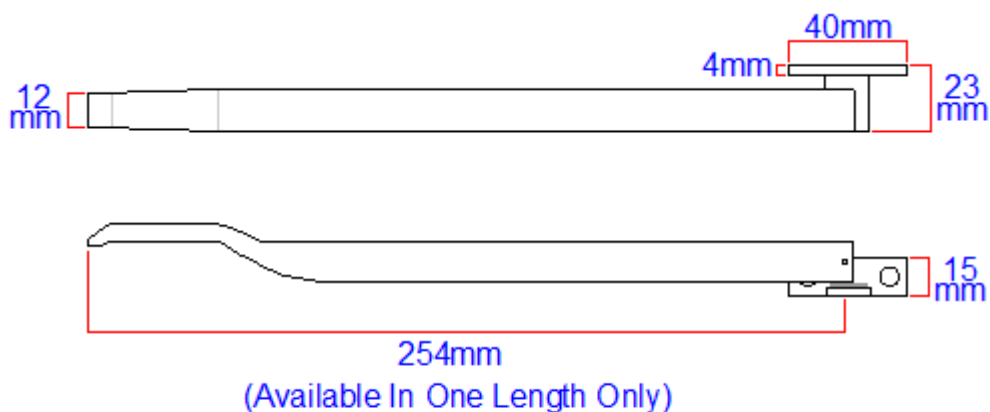

## Description

---

- JW77PC modern style casement window stay.
- Based on the original Basta design this window fitting is from the Frelan Hardware -Jedo collection.
- Contemporary square design with concealed pins, (no holes are seen in the top of the handle).
- A casement stay is the handle or arm that fixes to the bottom of the window to help push the window open and pull the window closed.
- The casement arm sits on pins this makes the window "stay" in position when in the open or closed position.

### Dimensions

Available in one length only

- 254mm - (10 inches)