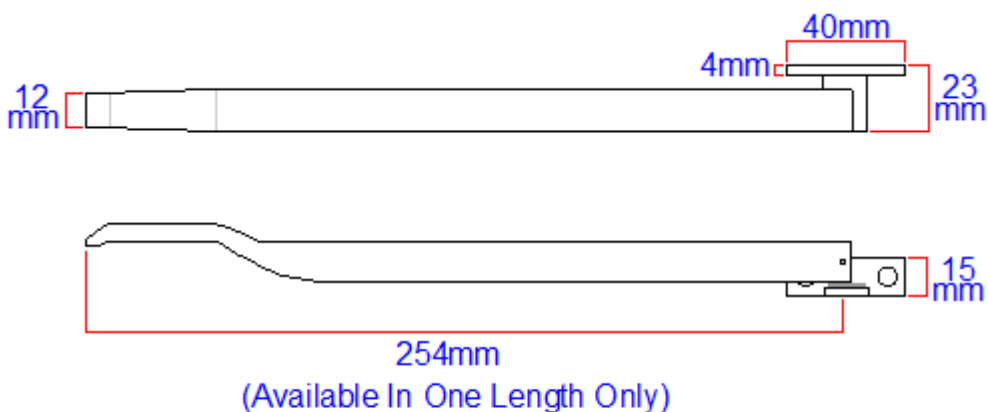

## Description

---

- 30648.1 modern style casement window stay.
- Contemporary square design with concealed pins, (no holes are seen in the top of the handle).
- A casement stay is the handle or arm that fixes to the bottom of the window to help push the window open and pull the window closed.
- The casement arm sits on pins this makes the window "stay" in position when in the open or closed position.

### Dimensions

Available in one length only

- 254mm - (10 inches)