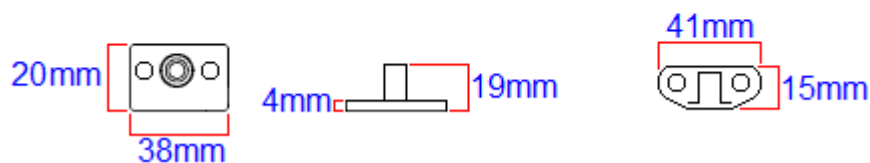

## Description

---

- 30648.1 modern style casement window stay.
- Contemporary square design with concealed pins, (no holes are seen in the top of the handle).
- A casement stay is the handle or arm that fixes to the bottom of the window to help push the window open and pull the window closed.
- The casement arm sits on pins this makes the window "stay" in position when in the open or closed position.

### Dimensions

Available in one length only

- 254mm - (10 inches)