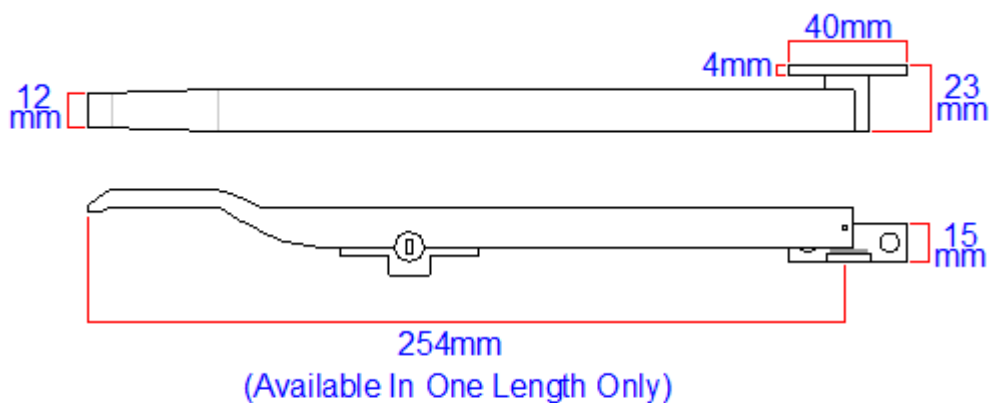


Modern Design Basta Style - Locking Casement Window Stay - 254mm Long - Polished Chrome

Product Images

Description

- 30651.1 - modern style locking casement window stay.
- Key lockable design, ideal for use on ground floor and first floor windows.
- Contemporary square design with concealed pins, (no holes are seen in the top of the handle).
- A casement stay is the handle or arm that fixes to the bottom of the window to help push the window open and pull the window closed.
- The casement arm sits on pins this makes the window "stay" in position when in the open or closed position.

Base Material

- Zinc alloy.

Finish

- Polished chrome - (shiny finish).

Dimensions

Available in one length only

- 254mm - (10 inches)

Important Info Before You Buy

- Suitable for use on timber windows.
- Suits standard outward opening casement windows.
- Comes supplied with fixing screws, pins and 1x key.
- Matching key lockable window fastener also available - 30659.1.

Products in this set

30651.1 - Modern Design Basta Style - Locking Casement Window Stay - 254mm Long - Polished Chrome