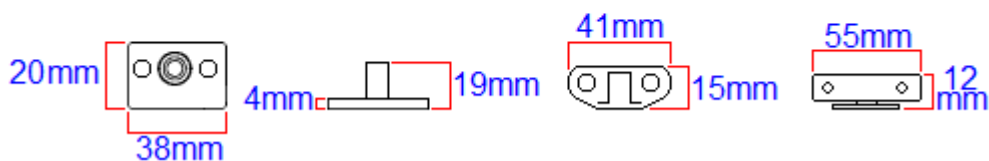


Modern Design Basta Style - Locking Casement Window Stay - 254mm Long - Polished Chrome

Product Images

Description

- 30651.1 - modern style locking casement window stay.
- Key lockable design, ideal for use on ground floor and first floor windows.
- Contemporary square design with concealed pins, (no holes are seen in the top of the handle).
- A casement stay is the handle or arm that fixes to the bottom of the window to help push the window open and pull the window closed.
- The casement arm sits on pins this makes the window "stay" in position when in the open or closed position.

Base Material

- Zinc alloy.

Finish

- Polished chrome - (shiny finish).

Dimensions

Available in one length only

- 254mm - (10 inches)

Important Info Before You Buy