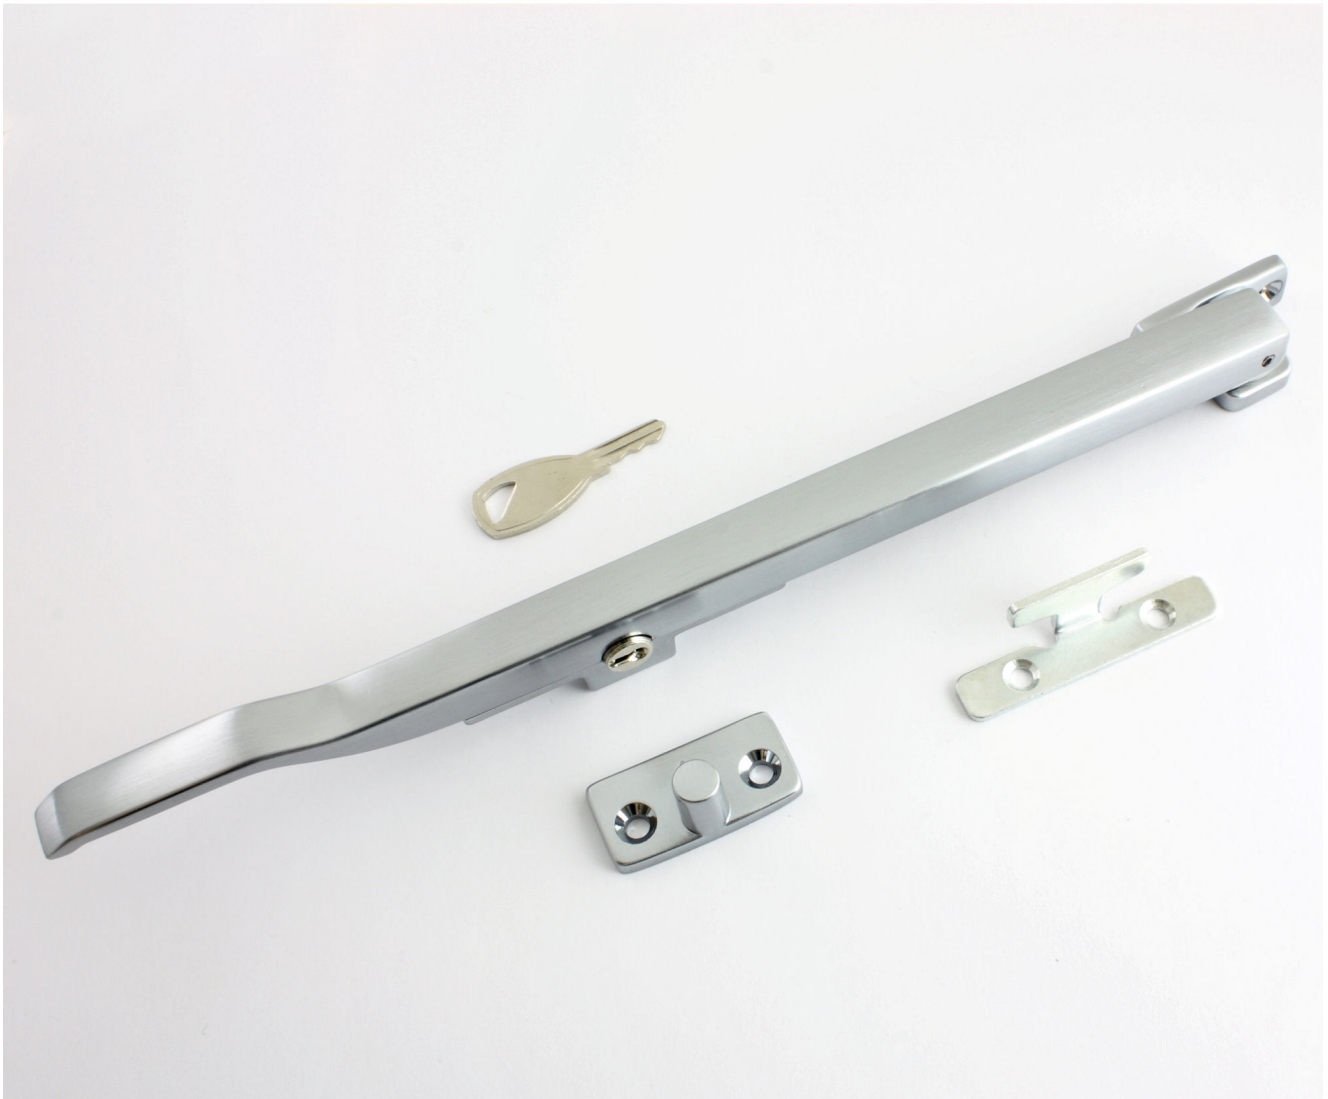

## Modern Design Basta Style - Locking Casement Window Stay - 254mm Long - Satin Chrome

## Description

- 30652.1 modern style locking casement window stay.
- Key lockable design, ideal for use on ground floor and first floor windows.
- Contemporary square design with concealed pins, (no holes are seen in the top of the handle).
- A casement stay is the handle or arm that fixes to the bottom of the window to help push the window open and pull the window closed.
- The casement arm sits on pins this makes the window "stay" in position when in the open or closed position.

### Dimensions

Available in one length only

- 254mm - (10 inches)

## Products in this set

30652.1 - Modern Lockable Window Stay - Satin Chrome - 250mm Long - Each