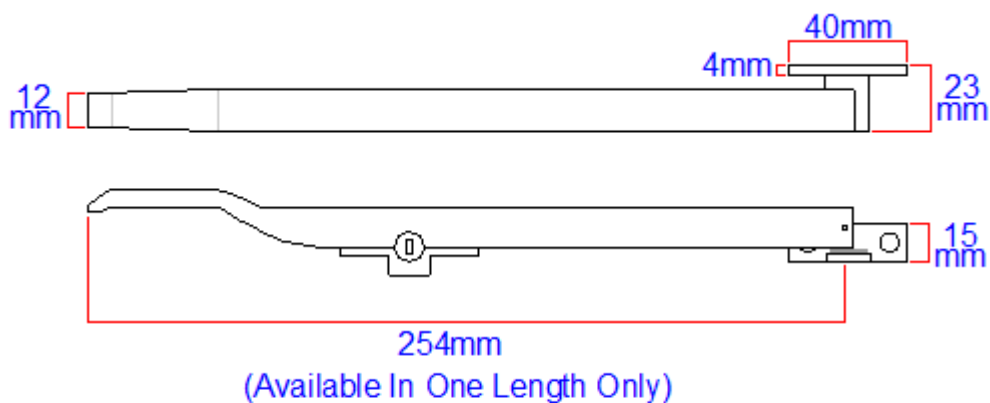

## Description

- 30652.1 modern style locking casement window stay.
- Key lockable design, ideal for use on ground floor and first floor windows.
- Contemporary square design with concealed pins, (no holes are seen in the top of the handle).
- A casement stay is the handle or arm that fixes to the bottom of the window to help push the window open and pull the window closed.
- The casement arm sits on pins this makes the window "stay" in position when in the open or closed position.

### Dimensions

Available in one length only

- 254mm - (10 inches)