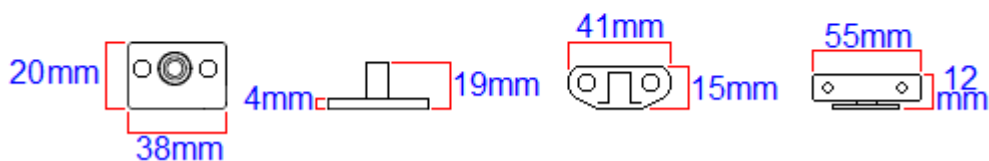

## Description

- 30652.1 modern style locking casement window stay.
- Key lockable design, ideal for use on ground floor and first floor windows.
- Contemporary square design with concealed pins, (no holes are seen in the top of the handle).
- A casement stay is the handle or arm that fixes to the bottom of the window to help push the window open and pull the window closed.
- The casement arm sits on pins this makes the window "stay" in position when in the open or closed position.

### Dimensions

Available in one length only

- 254mm - (10 inches)