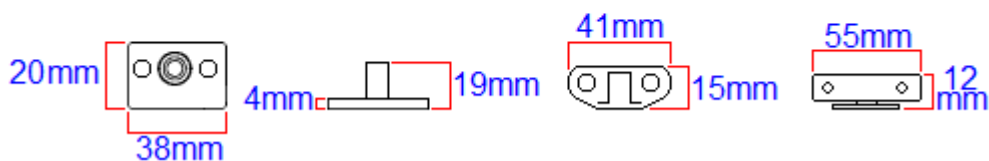

## Description

- 30653.1 - modern style locking casement window stay.
- Key lockable design, ideal for use on ground floor and first floor windows.
- Contemporary square design with concealed pins, (no holes are seen in the top of the handle).
- A casement stay is the handle or arm that fixes to the bottom of the window to help push the window open and pull the window closed.
- The casement arm sits on pins this makes the window "stay" in position when in the open or closed position.

### Dimensions

Available in one length only

- 254mm - (10 inches)