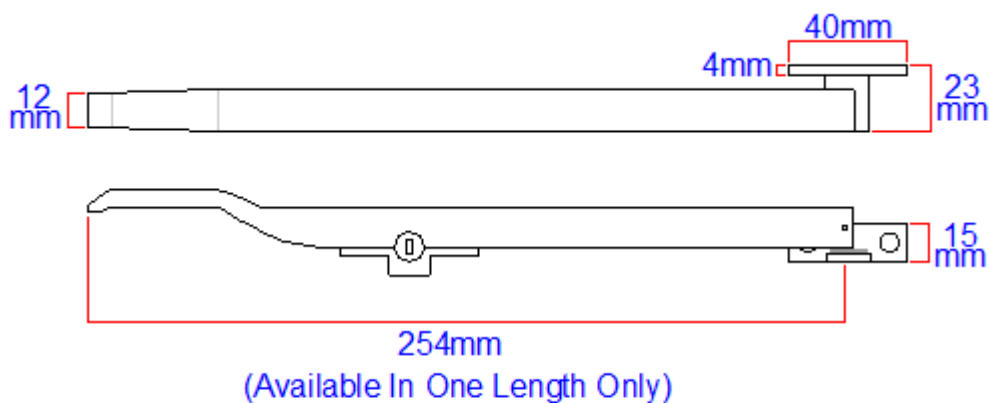

## Description

- 30653.1 - modern style locking casement window stay.
- Key lockable design, ideal for use on ground floor and first floor windows.
- Contemporary square design with concealed pins, (no holes are seen in the top of the handle).
- A casement stay is the handle or arm that fixes to the bottom of the window to help push the window open and pull the window closed.
- The casement arm sits on pins this makes the window "stay" in position when in the open or closed position.

### Dimensions

Available in one length only

- 254mm - (10 inches)