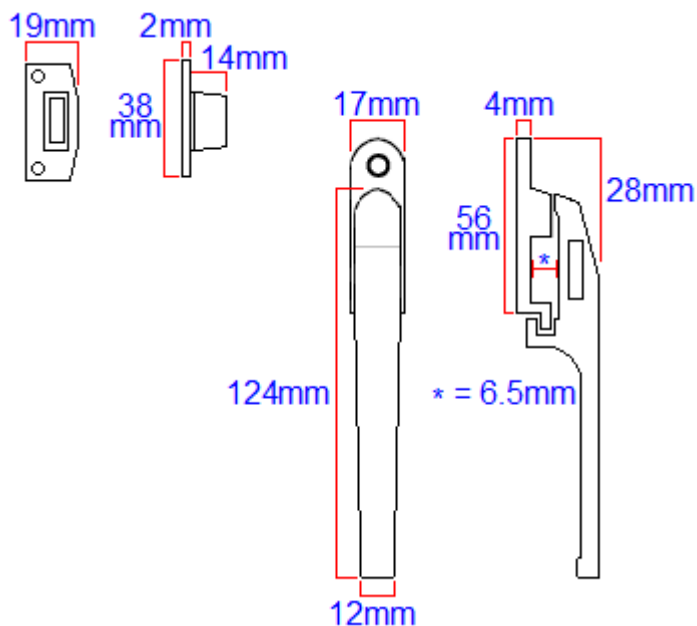

## Description

---

- 301654 - modern style casement window fastener.
- Wedge pattern - when in the closed position the window handle sits over a "wedge plate" mounted to the window frame, this pulls the window in with a nice tight seal and keeps it held closed.
- Night vent option - a second hole located in the fastener allows the window to be fastened with a small gap, to allow airflow into the room.
- This fastener is reversible and can be used on windows hung on the left or right.

### Dimensions

- Handle length - 124mm
- Backplate width - 17mm