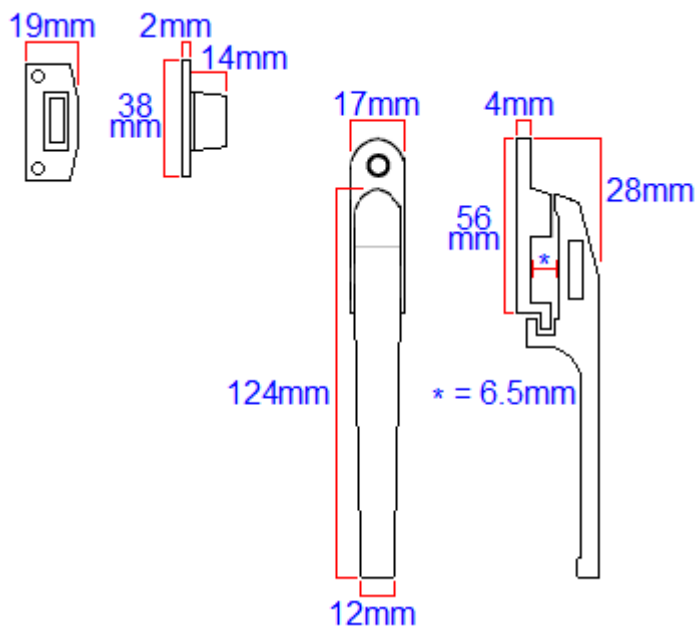


Modern Basta Style Casement Window Fastener - Wedge Pattern - Polished Chrome

Product Images

Description

- 30655.1 - modern style casement window fastener.
- Wedge pattern - when in the closed position the window handle sits over a "wedge plate" mounted to the window frame, this pulls the window in with a nice tight seal and keeps it held closed.
- Night vent option - a second hole located in the fastener allows the window to be fastened with a small gap, to allow airflow into the room.
- This fastener is reversible and can be used on windows hung on the left or right.

Base Material

- Zinc alloy.

Finish

- Polished chrome - (shiny finish).

Dimensions

- Handle length - 124mm
- Backplate width - 17mm

Important Info Before You Buy

- Suitable for use on timber windows.
- Suits standard outward opening casement windows.
- Comes supplied with fixing screws, wedge plate and 1x key.
- Matching key window stay also available - 30647.1.

Products in this set

30655.1 - Modern Basta Style Casement Window Fastener - Wedge Pattern - Polished Chrome