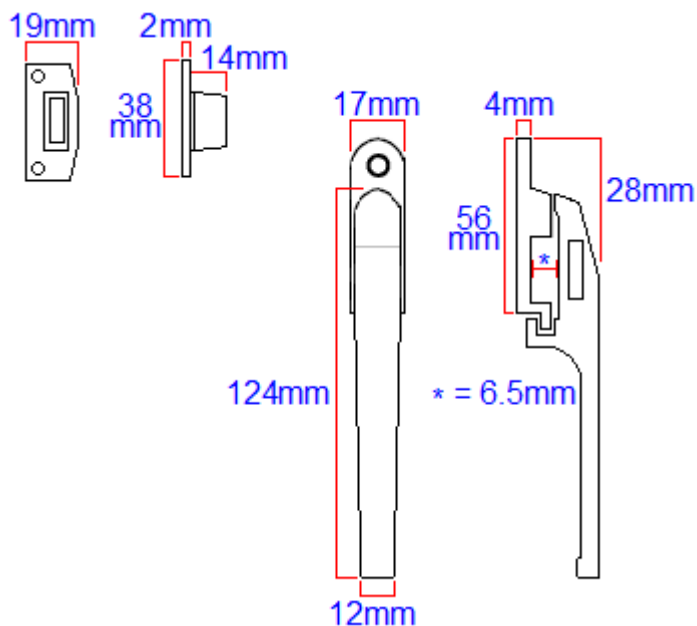

## Description

---

- 30656.1 modern style casement window fastener.
- Wedge pattern - when in the closed position the window handle sits over a "wedge plate" mounted to the window frame, this pulls the window in with a nice tight seal and keeps it held closed.
- Night vent option - a second hole located in the fastener allows the window to be fastened with a small gap, to allow airflow into the room.
- This fastener is reversible and can be used on windows hung on the left or right.

### Dimensions

- Handle length - 124mm
- Backplate width - 17mm