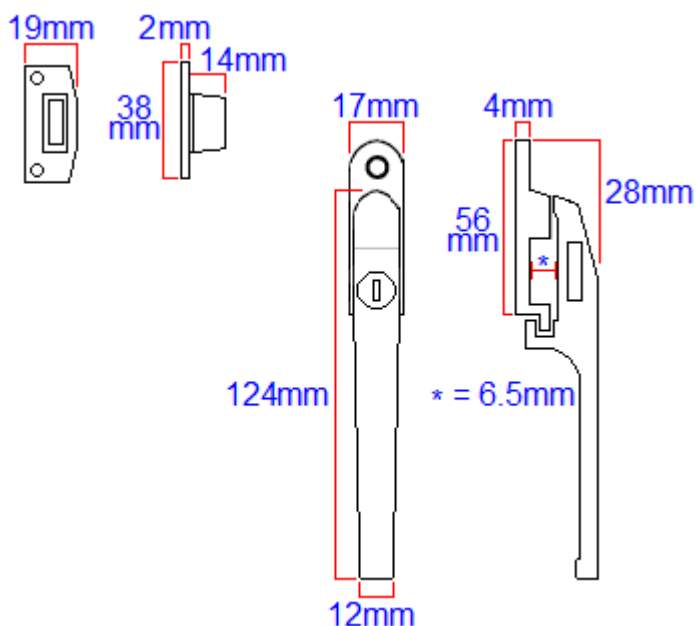


Modern Basta Style Locking Casement Window Fastener - Wedge Pattern - Satin Chrome

Product Images

Description

- 30660.1 modern style locking casement window fastener.
- This fastener can be locked via the key provided, making it ideal for use on ground floor and first floor windows.
- Wedge pattern - when in the closed position the window handle sits over a "wedge plate" mounted to the window frame, this pulls the window in with a nice tight seal and keeps it held closed.
- Night vent option - a second hole located in the fastener allows the window to be fastened (and locked) with a small gap, to allow airflow into the room.
- This fastener is reversible and can be used on windows hung on the left or right.

Base Material

- Zinc alloy.

Finish

- Satin chrome - (brushed finish).

Dimensions

- Handle length - 124mm
- Backplate width - 17mm

Important Info Before You Buy

- Suitable for use on timber windows.
- Suits standard outward opening casement windows.
- Comes supplied with fixing screws, wedge plate and 1x key.
- Matching key lockable window stay also available - 30652.1.

Products in this set

30660.1 - Modern Basta Style Locking Casement Window Fastener - Wedge Pattern - Satin Chrome