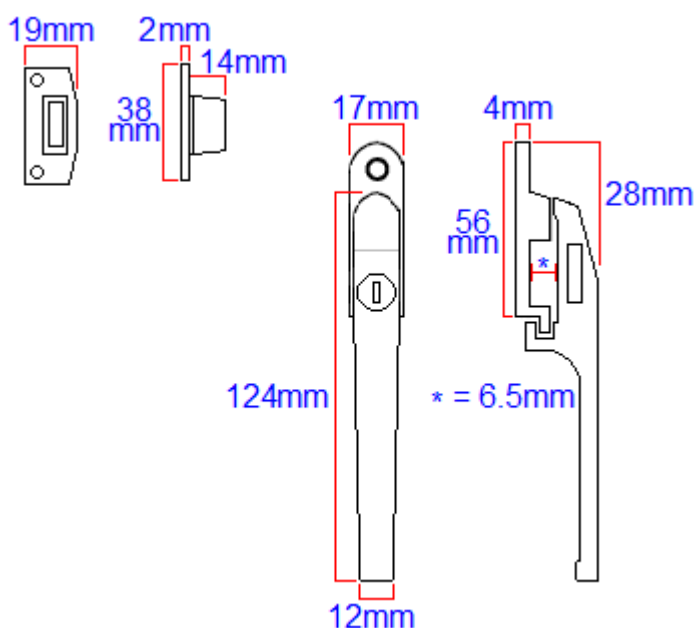


Modern Basta Style Locking Casement Window Fastener - Wedge Pattern - White

Product Images

Description

- 30661.1 - modern style locking casement window fastener.
- This fastener can be locked via the key provided, making it ideal for use on ground floor and first floor windows.
- Wedge pattern - when in the closed position the window handle sits over a "wedge plate" mounted to the window frame, this pulls the window in with a nice tight seal and keeps it held closed.
- Night vent option - a second hole located in the fastener allows the window to be fastened (and locked) with a small gap, to allow airflow into the room.
- This fastener is reversible and can be used on windows hung on the left or right.

Base Material

- Zinc alloy.

Finish

- White

Dimensions

- Handle length - 124mm
- Backplate width - 17mm

Important Info Before You Buy

- Suitable for use on timber windows.
- Suits standard outward opening casement windows.
- Comes supplied with fixing screws, wedge plate and 1x key.
- Matching key lockable window stay also available - 30653.1.

Products in this set

30661.1 - Modern Basta Style Locking Casement Window Fastener - Wedge Pattern - White Finish