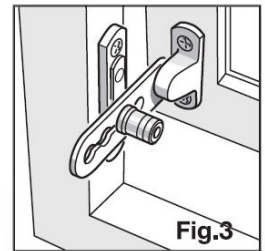

Child Safety Window Restrictor - White

Product Images

Description

- Window restrictor
- Suitable for use on wooden side hung or top hung windows.
- White finish.
- Comes supplied with key.
- Restricts opening of window but allows for ventilation. The window can be locked in the open position.
- Key supplied required to lock and unlock.