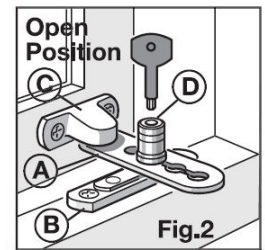

Child Safety Window Restrictor - White

Product Images

Description

- Window restrictor
- Suitable for use on wooden side hung or top hung windows.
- White finish.
- Comes supplied with key.
- Restricts opening of window but allows for ventilation. The window can be locked in the open position.
- Key supplied required to lock and unlock.