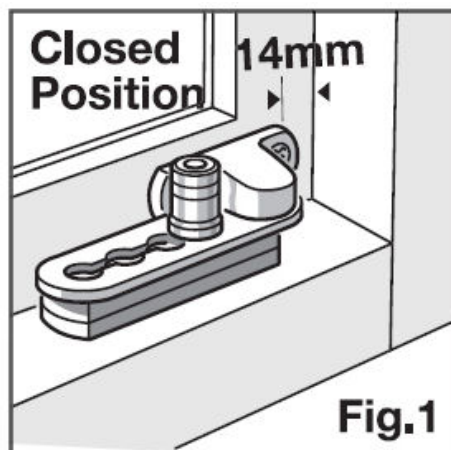

Child Safety Window Restrictor - White

Product Images

Description

- Window restrictor
- Suitable for use on wooden side hung or top hung windows.
- White finish.
- Comes supplied with key.
- Restricts opening of window but allows for ventilation. The window can be locked in the open position.
- Key supplied required to lock and unlock.