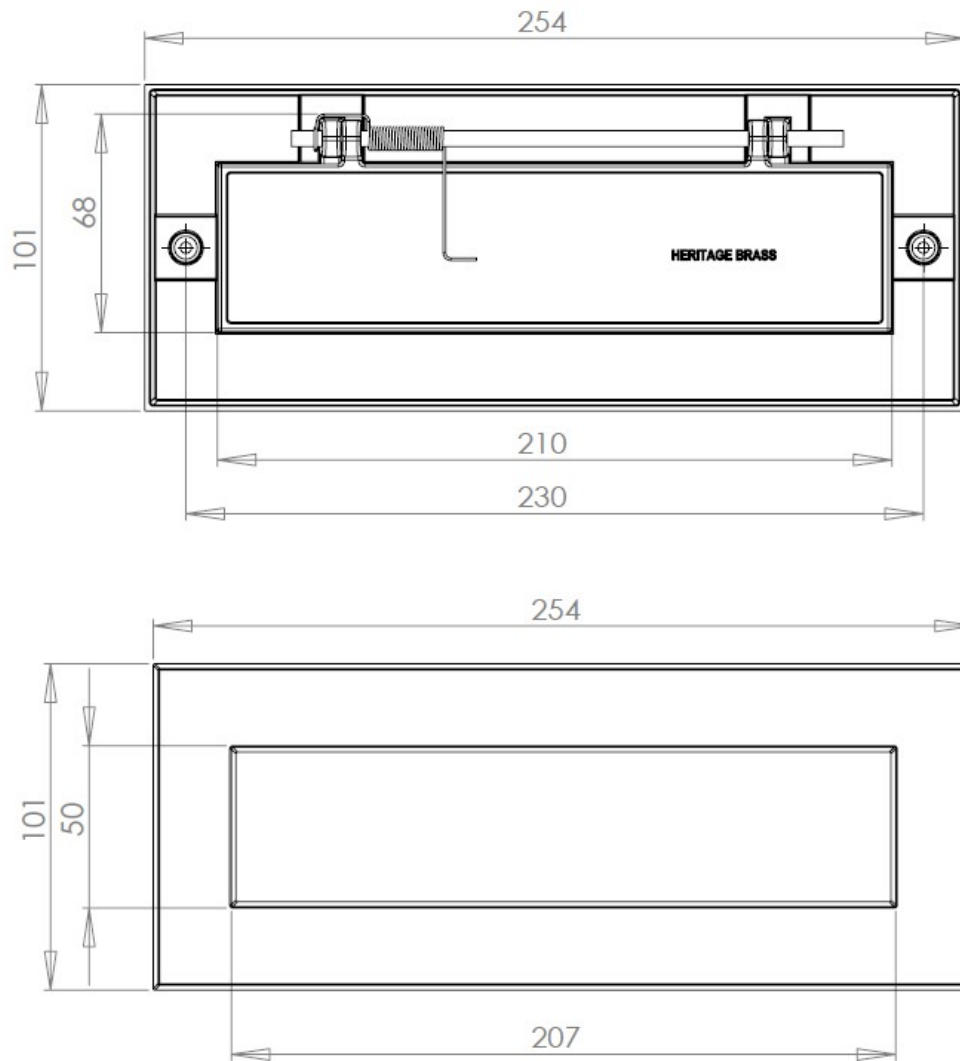

Plain Letter Plate - 254mm x 102mm - Satin Nickel

Product Images

Description

- Plain letter plate with spring loaded flap.

Finish

- Satin Nickel

Dimensions

30812	Dimensions
Overall Size	254mm x 102mm
Aperture Size	207mm x 50mm
Fixing Centres	230mm

Important Info Before You Buy

- This letter plate is a bolt through fixing and is secured from inside by 2 x domed nuts
- Comes with bolt (to be cut to length) and matching domed nuts
- TIP - remember when cutting length of bolt, to leave room for the nut to be screwed on the end!

Products in this set

30812.1 - Plain Letter Plate - Satin Nickel - 254mm x 102mm - Each