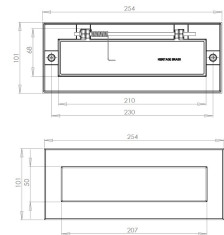

Plain Letter Plate - 254mm x 102mm - Satin Nickel

Product Images

Description

- Plain letter plate with spring loaded flap.

Finish

- Satin Nickel

Dimensions

30812	Dimensions
Overall Size	254mm x 102mm
Aperture Size	207mm x 50mm
Fixing Centres	230mm

Important Info Before You Buy

- This letter plate is a bolt through fixing and is secured from inside by 2 x domed nuts
- Comes with bolt (to be cut to length) and matching domed nuts
- TIP - remember when cutting length of bolt, to leave room for the nut to be screwed on the end!

Products in this set

30812.1 - Plain Letter Plate - Satin Nickel - 254mm x 102mm - Each