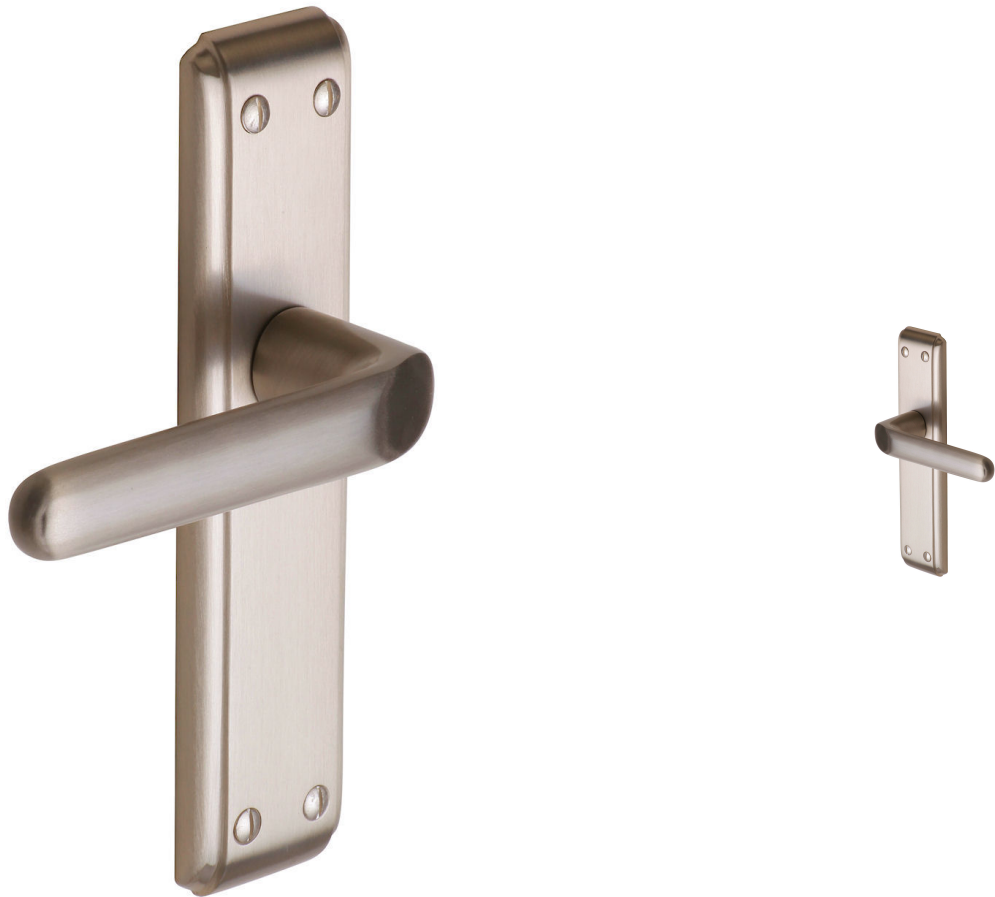

Deco Contemporary Door Handles - Satin Nickel

Product Images

Description

- This satin nickel finish lever suite is a contemporary brushed finish door handle with Art Deco features.
- Large backplate ideal for covering old marks from existing handles.
- Available with or without keyholes or with a turn and emergency release option for bathrooms and WC's

Base Material

- Made from solid brass.

Finish Details

- Satin nickel is a warm grey colour with a very slight golden tint and visible brush marks in the surface of the item.

Operation

- Both levers are sprung to ensure the lever always returns to its starting position

Back Plate Size

- 184mm x 46mm

Spindle Size

- 8mm x 8mm square - UK Standard.

Fixings

- Comes supplied with matching wood screws and spindle.

Usage

- Suitable for domestic use.
- Suitable for internal or external use.

Unit Of Sale

- Sold in pairs.
- (One pair consists of 1x left hand and 1x right hand)

Products in this set

30819.2 - Lever Latch Set - Deco Contemporary Door Handles - Satin Nickel - Pair

30819.3 - Bathroom Turn and Release Set - Deco Contemporary Door Handles - Satin Nickel - Pair