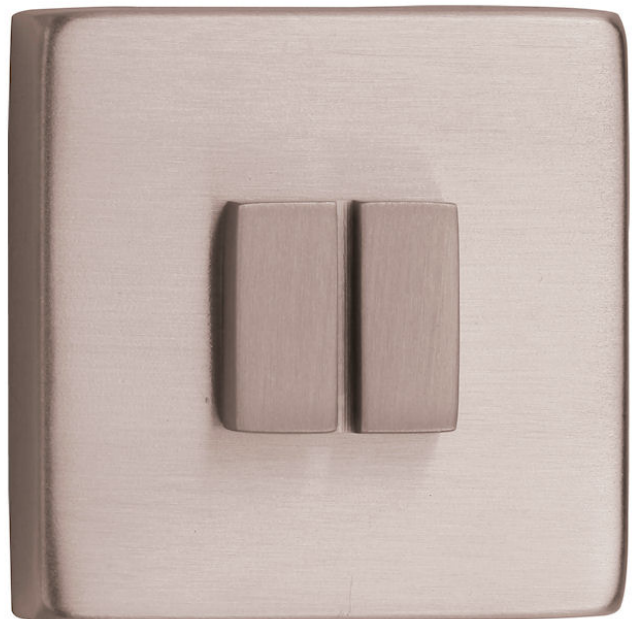

## Square Thumbturn & Release - Satin Nickel

## Description

---

- Bathroom square snib turn and coin emergency release set
- A turn and release consists of two parts
  - 1 - a snib turn which is fitted on the inside of the bathroom and is used to lock the bathroom or toilet by twisting the snib a quarter turn to the left or right
  - 2 - a release which is fitted on the outside of the bathroom. If someone gets locked in the bathroom or toilet the snib can be released in an emergency by twisting a coin or screwdriver in the slotted part of the rose a quarter turn
- This turn and release set uses a 5mm x 5mm spindle (the metal shaft that goes through the door) this suits standard UK bath locks
- A turn and release is only the cosmetic part that you see on the outside of the door and requires a mechanism to work in conjunction with it, such as a bathroom lock or deadbolt

### Finish

- Satin Nickel

### Dimensions

- Rose Size - 53mm x 53mm
- Rose Depth - 10mm