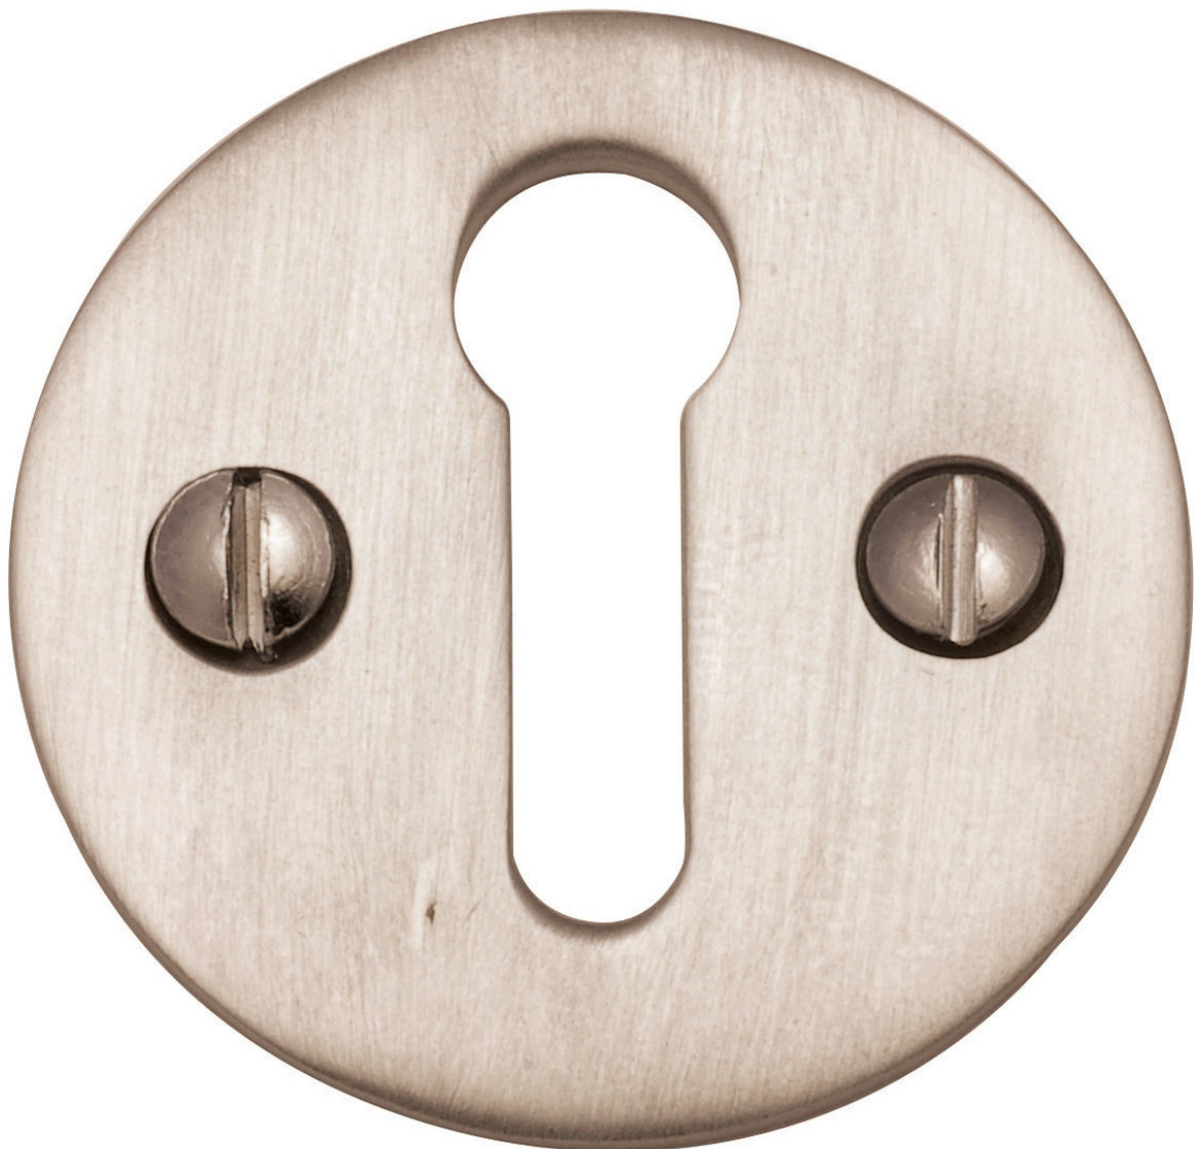

Round Open Escutcheon Key Hole Cover - Satin Nickel

Product Images

Description

- Round Open Escutcheon

Base Material

- Brass

Finish

- Satin Nickel

Dimensions

- Diameter - 32mm

Important Information

- Sold Individually (Each)

Products in this set

30933.1 - Round Open Escutcheon Key Hole Cover - Satin Nickel - Each