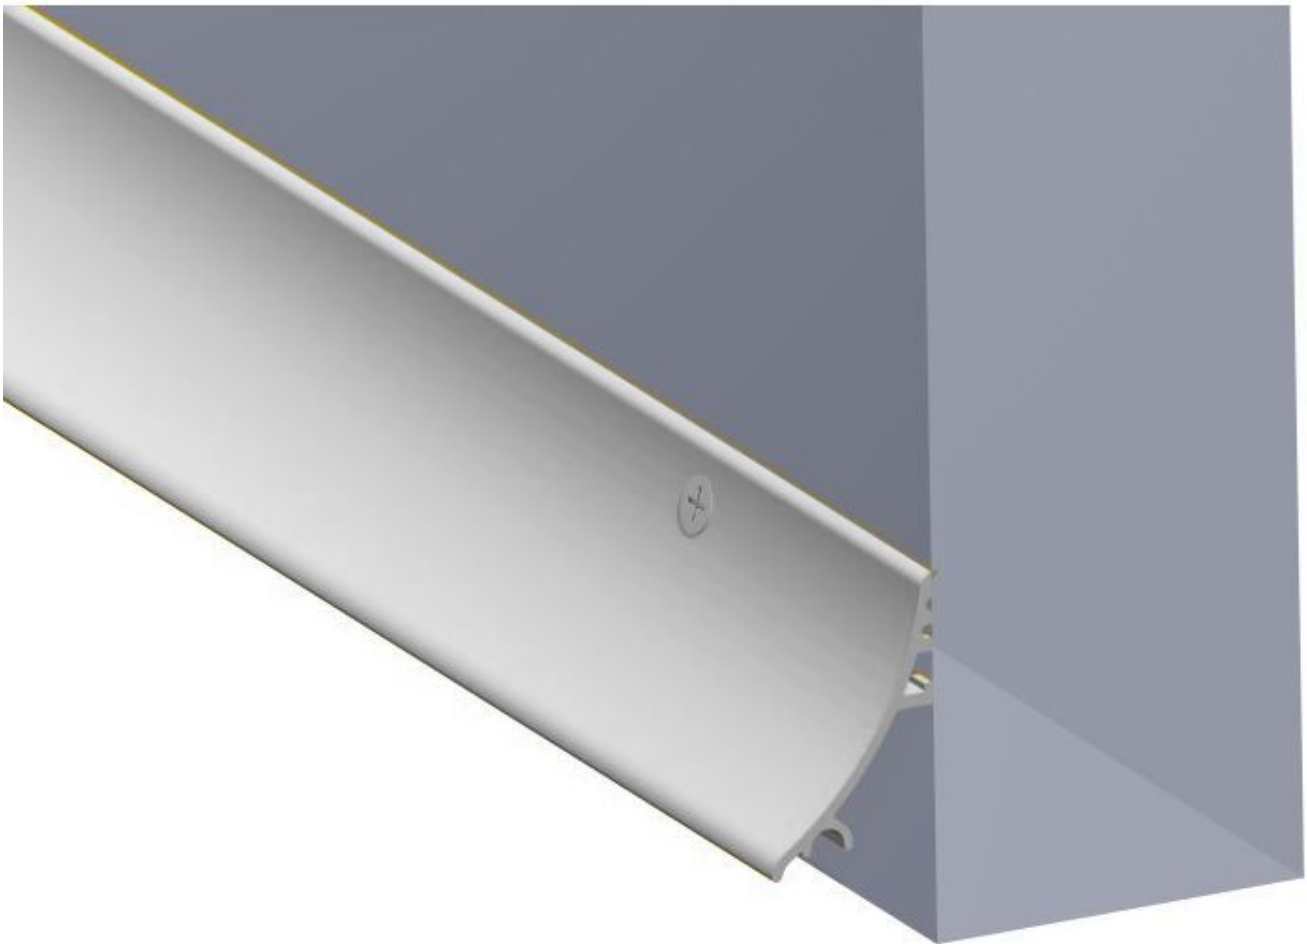

## Bottom Of Door Rain Deflector - Mill Aluminium - 914mm Long

## Description

---

- Bottom of door rain deflector.
- Designed to deflect water away from the door bottom, either in conjunction with a threshold sill, or to replace a weatherboard.
- Ideal for use on front doors.
- Suitable for inward or outward opening doors.
- Quick and easy to fit, pre-drilled with visible screw holes along the top edge.

## Dimensions

- Length Of Deflector - 914mm
- High Of Deflector - 32mm
- Projection Of Deflector - 20mm