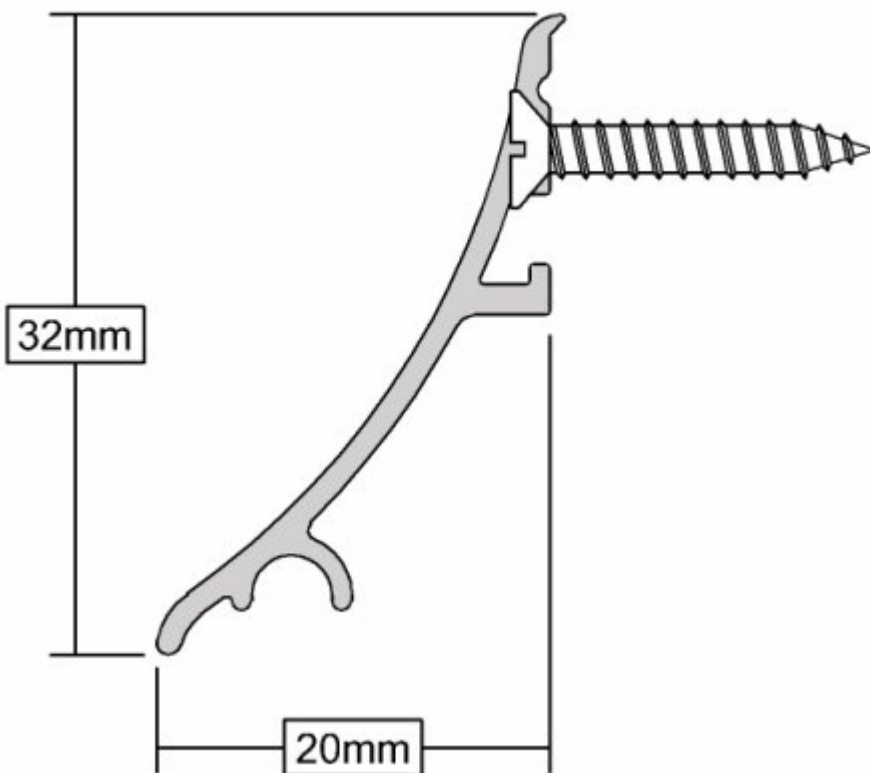

## Description

---

- Bottom of door rain deflector.
- Designed to deflect water away from the door bottom, either in conjunction with a threshold sill, or to replace a weatherboard.
- Ideal for use on front doors.
- Suitable for inward or outward opening doors.
- Quick and easy to fit, pre-drilled with visible screw holes along the top edge.

## Dimensions

- Length Of Deflector - 914mm
- High Of Deflector - 32mm
- Projection Of Deflector - 20mm