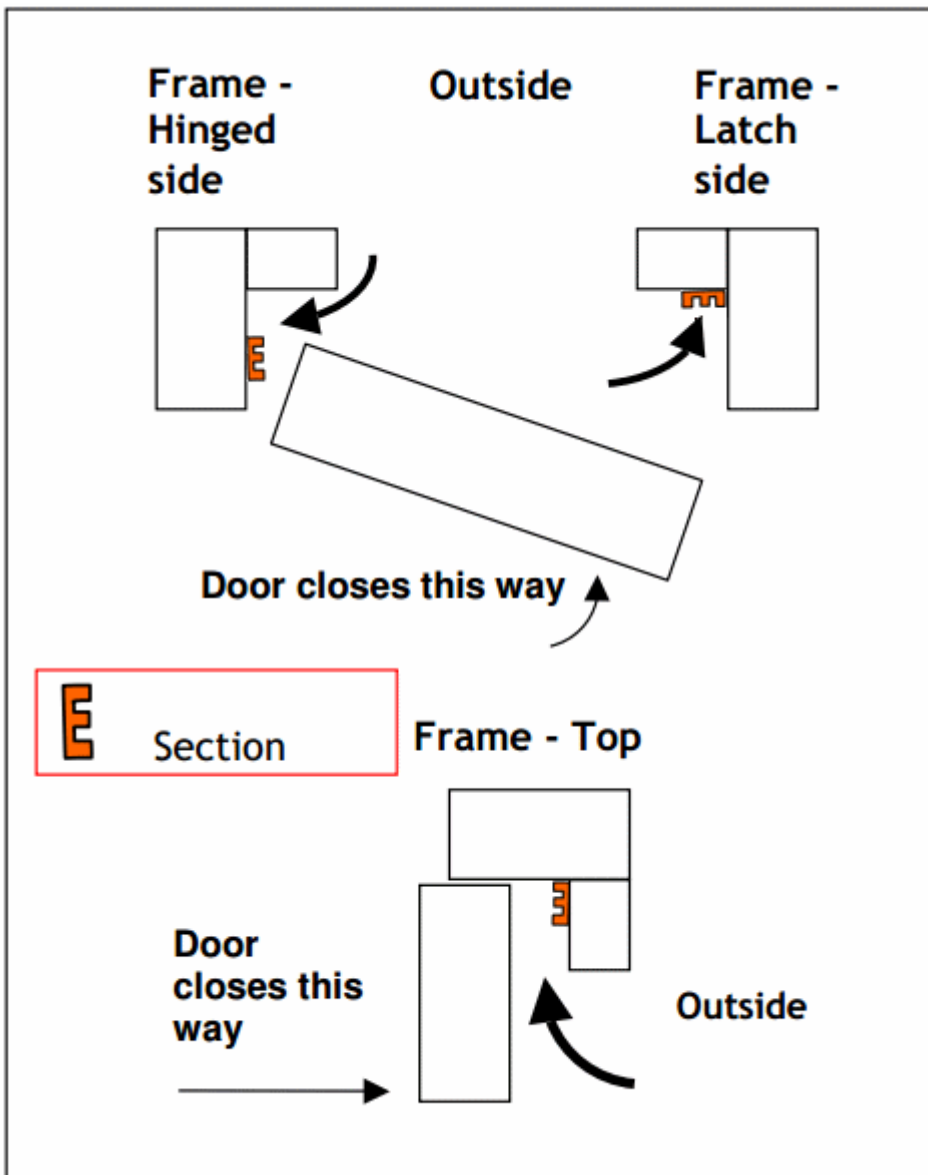

E' Profile EPDM Rubber Draught Proofing Strip For Doors & Windows - Brown - 10m Roll

Product Images

Description

- Brown finish E profile draught excluder.
- Self adhesive rubber weather strip.
- Excellent quality long life EPDM rubber (ethylene propylene diene M-class rubber) draught strip.
- Ideal for use on front doors, back doors and windows.
- Stretch resistant during fitting and in use.
- Simple, effective draught excluder which seals 1.5mm - 3mm gaps.
- Designed to be fitted in the rebate of a door or window frame.

Finish

- Brown finish EPDM rubber.

Dimensions

- Length Of Seal - 10m Roll
- Depth Of "E" - 4mm
- Width Of Strip - 9mm

Products in this set

30993.1 - E' Profile EPDM Rubber Draught Proofing Strip - Brown - 10m Roll