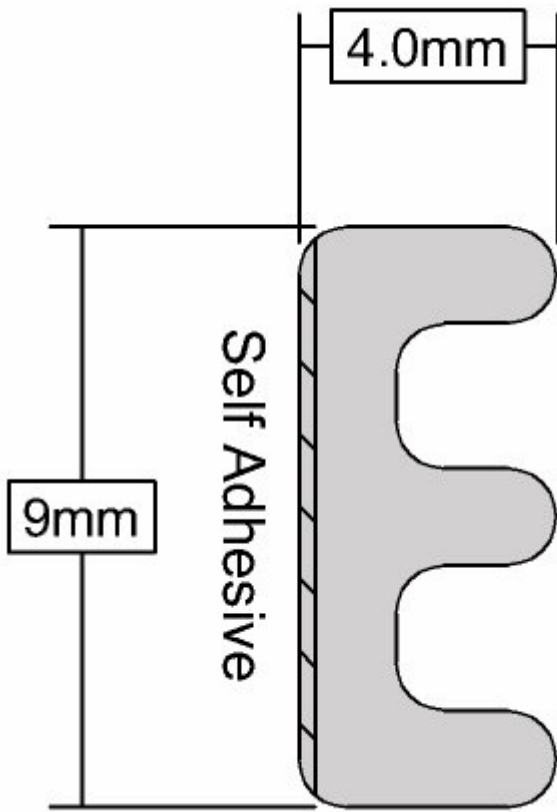

E' Profile EPDM Rubber Draught Proofing Strip For Doors & Windows - Brown - 10m Roll

Product Images

Description

- Brown finish E profile draught excluder.
- Self adhesive rubber weather strip.
- Excellent quality long life EPDM rubber (ethylene propylene diene M-class rubber) draught strip.
- Ideal for use on front doors, back doors and windows.
- Stretch resistant during fitting and in use.
- Simple, effective draught excluder which seals 1.5mm - 3mm gaps.
- Designed to be fitted in the rebate of a door or window frame.

Finish

- Brown finish EPDM rubber.

Dimensions

- Length Of Seal - 10m Roll
- Depth Of "E" - 4mm
- Width Of Strip - 9mm

Products in this set

30993.1 - E' Profile EPDM Rubber Draught Proofing Strip - Brown - 10m Roll