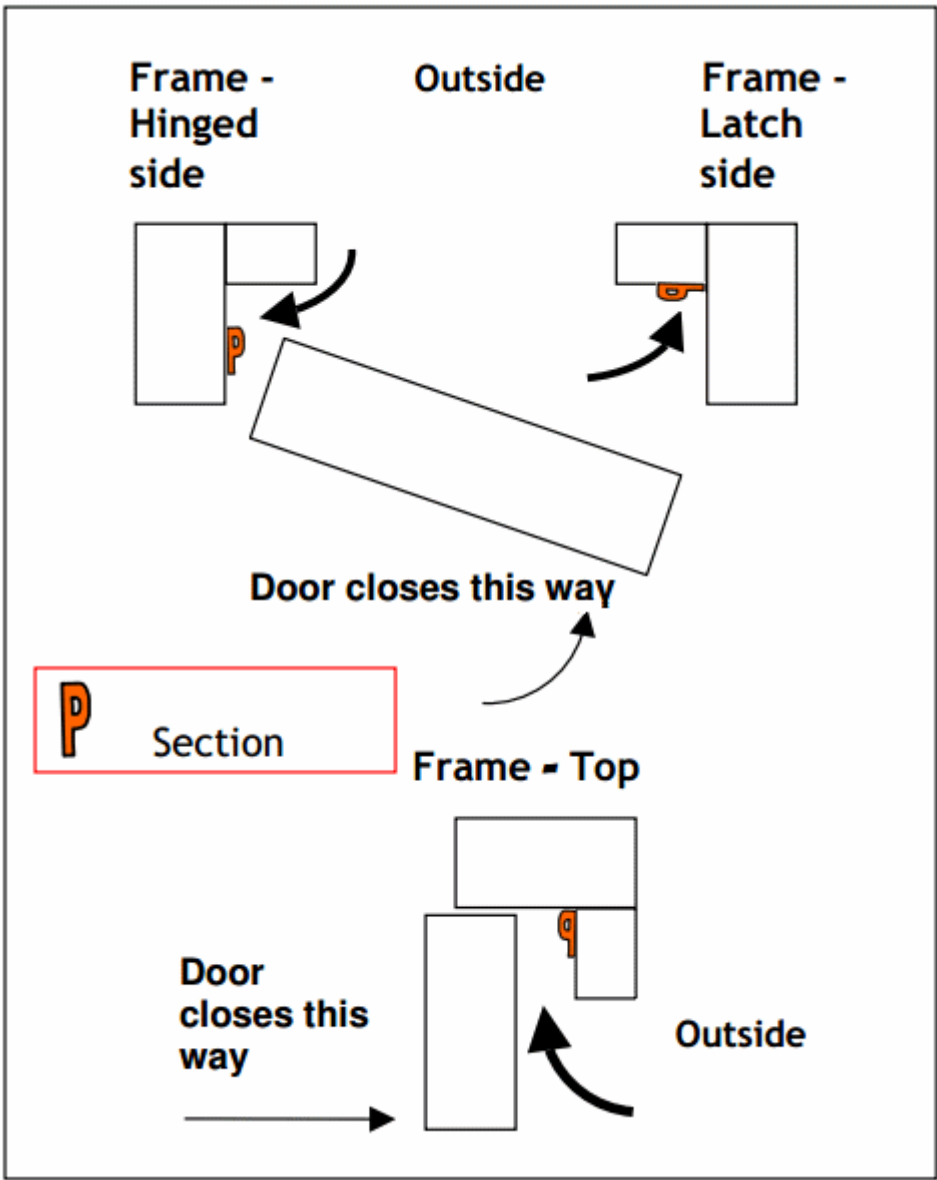

P' Profile EPDM Rubber Draught Proofing Strip For Doors & Windows - Brown - 10m Roll

Product Images

Description

- Brown finish P profile draught excluder.
- Self adhesive rubber weather strip.
- Excellent quality long life EPDM rubber (ethylene propylene diene M-class rubber) draught strip.
- Ideal for use on front doors, back doors and windows.
- Stretch resistant during fitting and in use.
- Simple, effective draught excluder which seals 3mm - 5mm gaps.
- Designed to be fitted in the rebate of a door or window frame.

Finish

- Brown finish EPDM rubber.

Dimensions

- Length Of Seal - 10m Roll
- Depth Of "P" - 5.5mm
- Width Of Strip - 9mm

Products in this set

30996.1 - P' Profile EPDM Rubber Draught Proofing Strip - Brown - 10m Roll