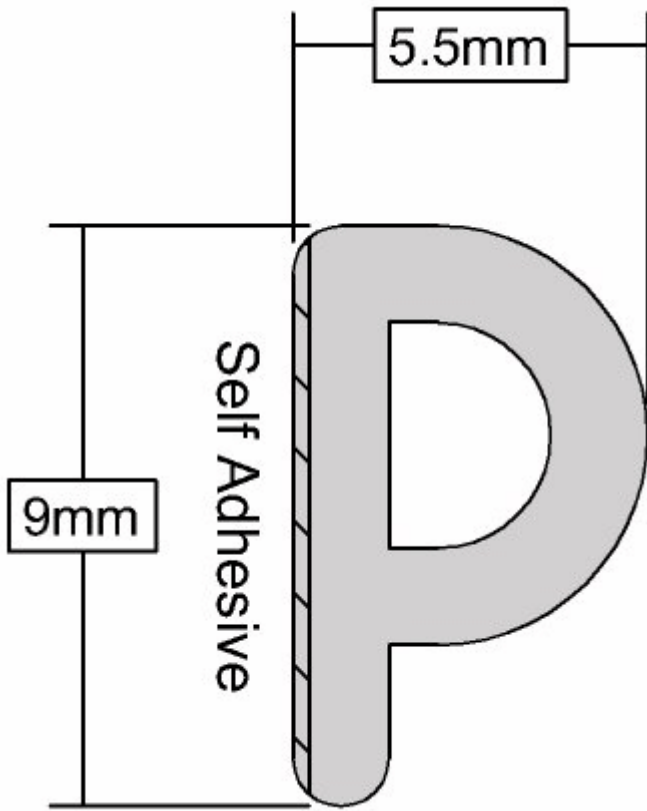

P' Profile EPDM Rubber Draught Proofing Strip For Doors & Windows - Brown - 10m Roll

Product Images

Description

- Brown finish P profile draught excluder.
- Self adhesive rubber weather strip.
- Excellent quality long life EPDM rubber (ethylene propylene diene M-class rubber) draught strip.
- Ideal for use on front doors, back doors and windows.
- Stretch resistant during fitting and in use.
- Simple, effective draught excluder which seals 3mm - 5mm gaps.
- Designed to be fitted in the rebate of a door or window frame.

Finish

- Brown finish EPDM rubber.

Dimensions

- Length Of Seal - 10m Roll
- Depth Of "P" - 5.5mm
- Width Of Strip - 9mm

Products in this set

30996.1 - P' Profile EPDM Rubber Draught Proofing Strip - Brown - 10m Roll