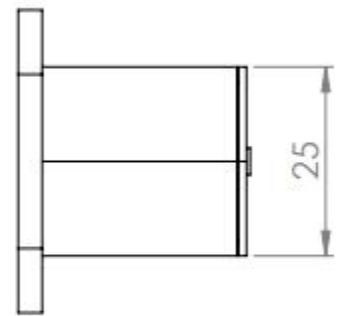

Emergency Release Door Stop For Use On Accessible Toilet Doors - Satin Stainless Steel

Product Images

Description

- Emergency release door stop for use on accessible toilet doors.
- 80mm x 40mm x 30mm.
- Satin stainless steel.
- Designed to be used with a double action pivot set.

Products in this set

31145.1 - Emergency Release Door Stop For Use On Accessible Toilet Doors - Satin Stainless Steel