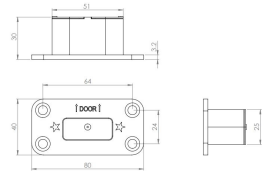

Emergency Release Door Stop For Use On Accessible Toilet Doors - Satin Stainless Steel

Product Images

Description

- Emergency release door stop for use on accessible toilet doors.
- 80mm x 40mm x 30mm.
- Satin stainless steel.
- Designed to be used with a double action pivot set.