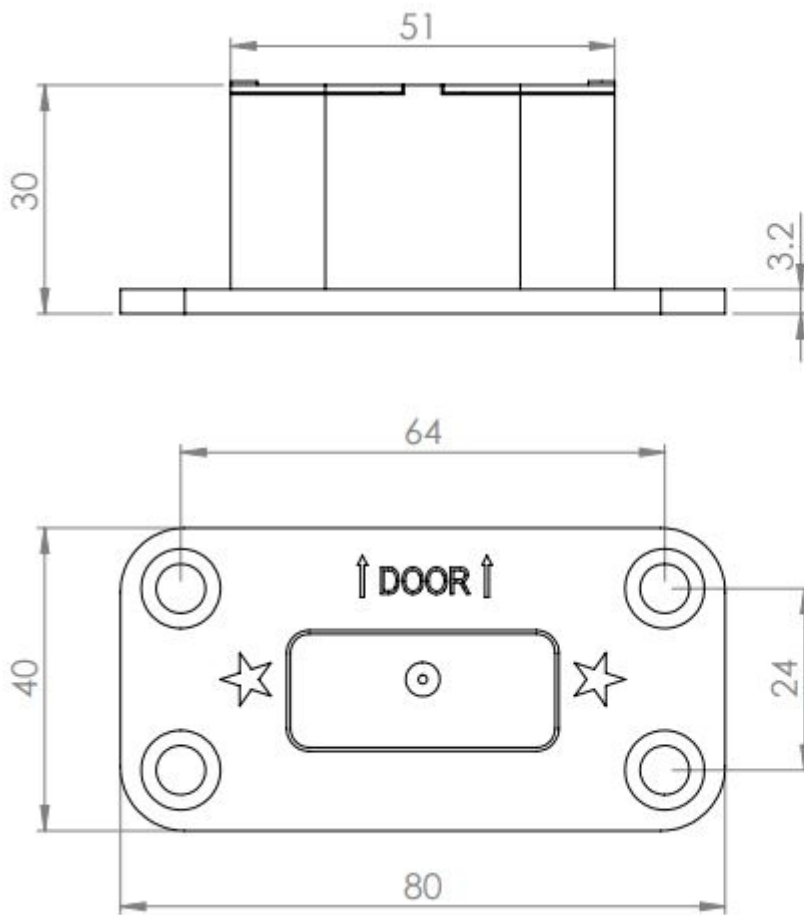

Emergency Release Door Stop For Use On Accessible Toilet Doors - Satin Stainless Steel

Product Images

Description

- Emergency release door stop for use on accessible toilet doors.
- 80mm x 40mm x 30mm.
- Satin stainless steel.
- Designed to be used with a double action pivot set.

Products in this set

31145.1 - Emergency Release Door Stop For Use On Accessible Toilet Doors - Satin Stainless Steel