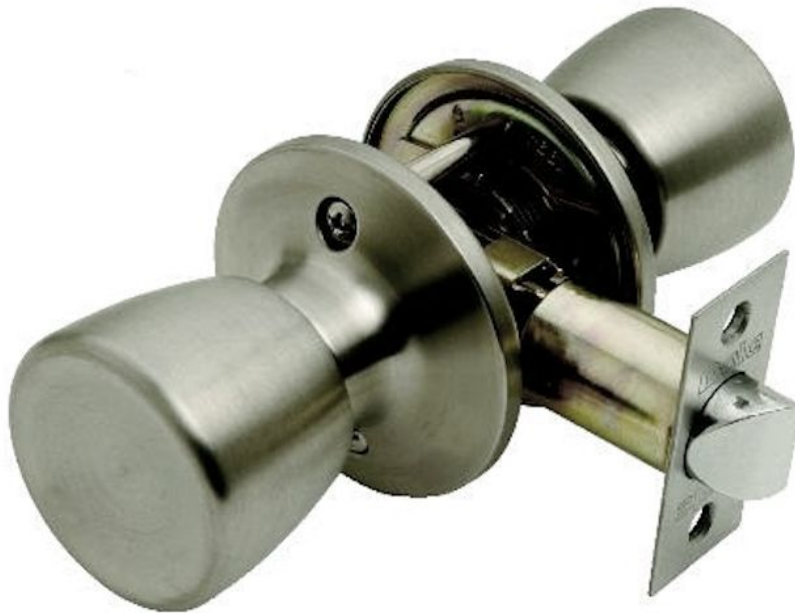

Guardian Door Knobset - Conical Shape Design - (Entrance / Passage / Privacy Options) - Satin Stainless Steel

Product Images

Description

- The Guardian range of door knobs are a contract quality knobset with a brushed satin stainless steel finish.
- Traditional conical shape design.
- This range of door knobs is supplied with an adjustable tubular latch with a backset between 60-70mm.
- Ideal for replacing and retro-fitting the Weiser and ERA range of door knobs.
- Please note to fit this range of door knobs a large 54mm diameter hole must be drilled into the face of the door.

Finish

- Satin stainless steel - (brushed finish).

Options Available

- **Guardian passage knobset** - A plain set of door knobs with no locking function, ideal for use in living rooms, kitchens and any internal door that doesn't need to be locked.
- **Guardian Privacy Knobset** - Designed for use on bathroom doors, toilet doors and WC's these door knobs have a thumbturn knob built into the middle of the inside handle, this allows the door to be locked and unlocked from the inside simply by twisting the knob through 90 degrees. In case of an emergency the door can be locked from the outside by simply inserting the supplied small pin into a hole of the outside handle.
- **Guardian Entrance Door Knobset** - A set of door knobs with integrated key lock positioned in the centre of the outside handle. Inserting the key into the middle of the knob allows you to lock and unlock the door. From the inside a simple thumbturn is located in the middle of the handle, twisting this knob also allows the door to be locked and unlocked.

Dimensions

- Backplate (Fixing Rose) - 65mm Diameter
- Projection From Door - 75mm
- Hole Diameter Required (Drilled Into Face Of Door) - 54mm Diameter
- Tubular Latch Depth - 85mm

- Tubular Latch Backset - 60mm - 70mm (Adjustable)
- Spindle Size - 7.5mm x 7.5mm (Square)
- Fixing Bolt Centres - 40mm