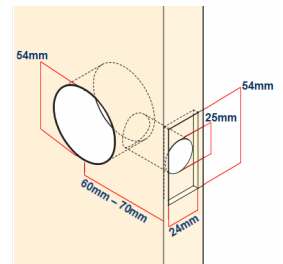

Guardian Door Knobset - Conical Shape Design - (Entrance / Passage / Privacy Options) - Satin Stainless Steel

Product Images

Description

- The Guardian range of door knobs are a contract quality knobset with a brushed satin stainless steel finish.
- Traditional conical shape design.
- This range of door knobs is supplied with an adjustable tubular latch with a backset between 60-70mm.
- Ideal for replacing and retro-fitting the Weiser and ERA range of door knobs.
- Please note to fit this range of door knobs a large 54mm diameter hole must be drilled into the face of the door.

Dimensions

- Backplate (Fixing Rose) - 65mm Diameter
- Projection From Door - 75mm
- Hole Diameter Required (Drilled Into Face Of Door) - 54mm Diameter
- Tubular Latch Depth - 85mm

- Tubular Latch Backset - 60mm - 70mm (Adjustable)
- Spindle Size - 7.5mm x 7.5mm (Square)
- Fixing Bolt Centres - 40mm