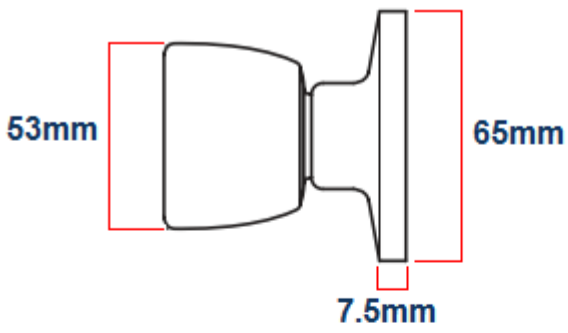

Guardian Door Knobset - Conical Shape Design - (Entrance / Passage / Privacy Options) - Satin Stainless Steel

Product Images

Description

- The Guardian range of door knobs are a contract quality knobset with a brushed satin stainless steel finish.
- Traditional conical shape design.
- This range of door knobs is supplied with an adjustable tubular latch with a backset between 60-70mm.
- Ideal for replacing and retro-fitting the Weiser and ERA range of door knobs.
- Please note to fit this range of door knobs a large 54mm diameter hole must be drilled into the face of the door.

Dimensions

- Backplate (Fixing Rose) - 65mm Diameter
- Projection From Door - 75mm
- Hole Diameter Required (Drilled Into Face Of Door) - 54mm Diameter
- Tubular Latch Depth - 85mm

- Tubular Latch Backset - 60mm - 70mm (Adjustable)
- Spindle Size - 7.5mm x 7.5mm (Square)
- Fixing Bolt Centres - 40mm