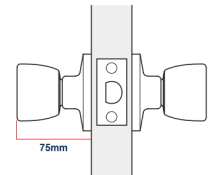

Guardian Door Knobset - Conical Shape Design - (Entrance / Passage / Privacy Options) - Satin Stainless Steel

Product Images

Description

- The Guardian range of door knobs are a contract quality knobset with a brushed satin stainless steel finish.
- Traditional conical shape design.
- This range of door knobs is supplied with an adjustable tubular latch with a backset between 60-70mm.
- Ideal for replacing and retro-fitting the Weiser and ERA range of door knobs.
- Please note to fit this range of door knobs a large 54mm diameter hole must be drilled into the face of the door.

Dimensions

- Backplate (Fixing Rose) - 65mm Diameter
- Projection From Door - 75mm
- Hole Diameter Required (Drilled Into Face Of Door) - 54mm Diameter
- Tubular Latch Depth - 85mm

- Tubular Latch Backset - 60mm - 70mm (Adjustable)
- Spindle Size - 7.5mm x 7.5mm (Square)
- Fixing Bolt Centres - 40mm