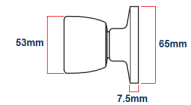

Guardian Door Knobset - Conical Shape Design - (Entrance / Passage / Privacy Options) - Satin Stainless Steel

Product Images

Description

- The Guardian range of door knobs are a contract quality knobset with a brushed satin stainless steel finish.
- Traditional conical shape design.
- This range of door knobs is supplied with an adjustable tubular latch with a backset between 60-70mm.
- Ideal for replacing and retro-fitting the Weiser and ERA range of door knobs.
- Please note to fit this range of door knobs a large 54mm diameter hole must be drilled into the face of the door.

Dimensions

- Backplate (Fixing Rose) - 65mm Diameter
- Projection From Door - 75mm
- Hole Diameter Required (Drilled Into Face Of Door) - 54mm Diameter
- Tubular Latch Depth - 85mm

- Tubular Latch Backset - 60mm - 70mm (Adjustable)
- Spindle Size - 7.5mm x 7.5mm (Square)
- Fixing Bolt Centres - 40mm