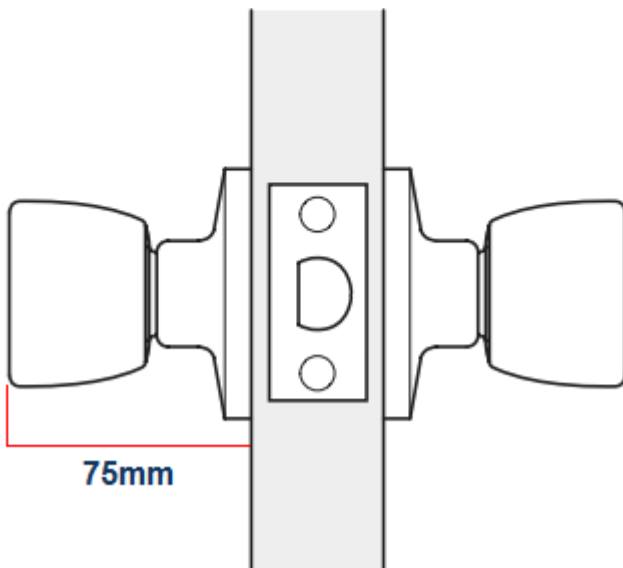

Guardian Door Knobset - Conical Shape Design - (Entrance / Passage / Privacy Options) - Satin Stainless Steel

Product Images

Description

- The Guardian range of door knobs are a contract quality knobset with a brushed satin stainless steel finish.
- Traditional conical shape design.
- This range of door knobs is supplied with an adjustable tubular latch with a backset between 60-70mm.
- Ideal for replacing and retro-fitting the Weiser and ERA range of door knobs.
- Please note to fit this range of door knobs a large 54mm diameter hole must be drilled into the face of the door.

Finish

- Satin stainless steel - (brushed finish).

Options Available

- **Guardian passage knobset** - A plain set of door knobs with no locking function, ideal for use in living rooms, kitchens and any internal door that doesn't need to be locked.
- **Guardian Privacy Knobset** - Designed for use on bathroom doors, toilet doors and WC's these door knobs have a thumbturn knob built into the middle of the inside handle, this allows the door to be locked and unlocked from the inside simply by twisting the knob through 90 degrees. In case of an emergency the door can be locked from the outside by simply inserting the supplied small pin into a hole of the outside handle.
- **Guardian Entrance Door Knobset** - A set of door knobs with integrated key lock positioned in the centre of the outside handle. Inserting the key into the middle of the knob allows you to lock and unlock the door. From the inside a simple thumbturn is located in the middle of the handle, twisting this knob also allows the door to be locked and unlocked.

Dimensions

- Backplate (Fixing Rose) - 65mm Diameter
- Projection From Door - 75mm
- Hole Diameter Required (Drilled Into Face Of Door) - 54mm Diameter
- Tubular Latch Depth - 85mm

- Tubular Latch Backset - 60mm - 70mm (Adjustable)
- Spindle Size - 7.5mm x 7.5mm (Square)
- Fixing Bolt Centres - 40mm