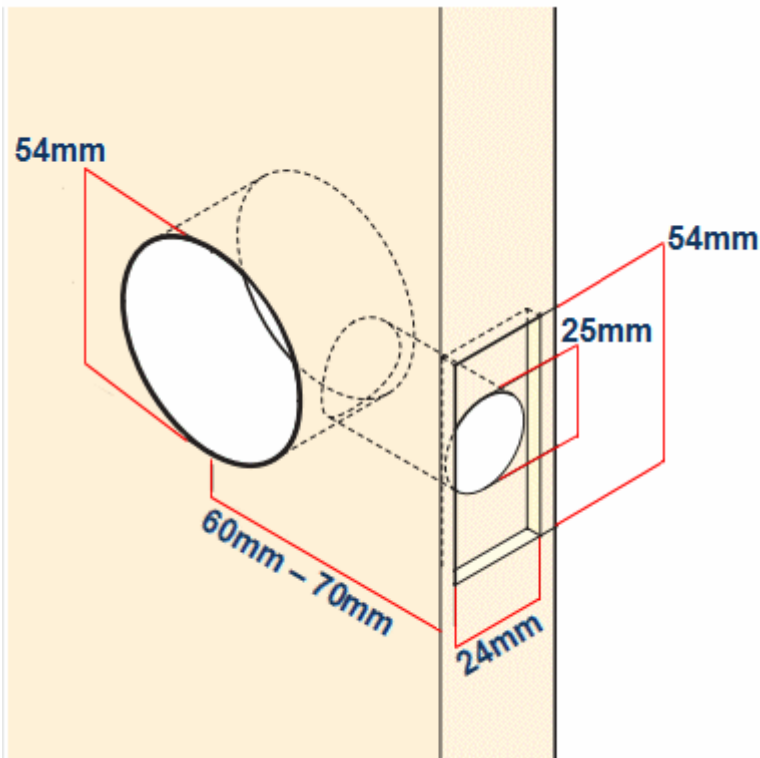

Guardian Door Knobset - Conical Shape Design - (Entrance / Passage / Privacy Options) - Satin Stainless Steel

Product Images

Description

- The Guardian range of door knobs are a contract quality knobset with a brushed satin stainless steel finish.
- Traditional conical shape design.
- This range of door knobs is supplied with an adjustable tubular latch with a backset between 60-70mm.
- Ideal for replacing and retro-fitting the Weiser and ERA range of door knobs.
- Please note to fit this range of door knobs a large 54mm diameter hole must be drilled into the face of the door.

Dimensions

- Backplate (Fixing Rose) - 65mm Diameter
- Projection From Door - 75mm
- Hole Diameter Required (Drilled Into Face Of Door) - 54mm Diameter
- Tubular Latch Depth - 85mm

- Tubular Latch Backset - 60mm - 70mm (Adjustable)
- Spindle Size - 7.5mm x 7.5mm (Square)
- Fixing Bolt Centres - 40mm