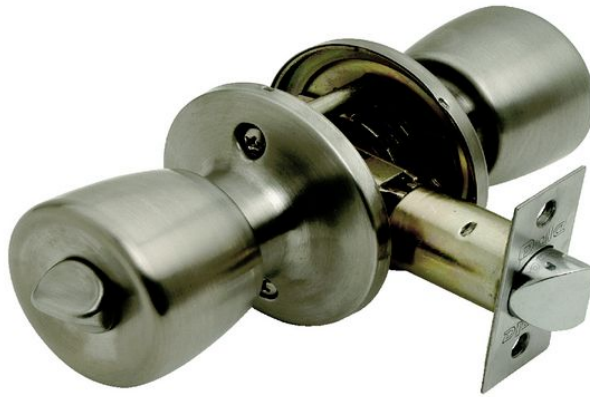

Guardian Door Knobset - Conical Shape Design - (Entrance / Passage / Privacy Options) - Satin Stainless Steel

Product Images

Description

- The Guardian range of door knobs are a contract quality knobset with a brushed satin stainless steel finish.
- Traditional conical shape design.
- This range of door knobs is supplied with an adjustable tubular latch with a backset between 60-70mm.
- Ideal for replacing and retro-fitting the Weiser and ERA range of door knobs.
- Please note to fit this range of door knobs a large 54mm diameter hole must be drilled into the face of the door.

Finish

- Satin stainless steel - (brushed finish).

Options Available

- **Guardian passage knobset** - A plain set of door knobs with no locking function, ideal for use in living rooms, kitchens and any internal door that doesn't need to be locked.
- **Guardian Privacy Knobset** - Designed for use on bathroom doors, toilet doors and WC's these door knobs have a thumbturn knob built into the middle of the inside handle, this allows the door to be locked and unlocked from the inside simply by twisting the knob through 90 degrees. In case of an emergency the door can be locked from the outside by simply inserting the supplied small pin into a hole of the outside handle.
- **Guardian Entrance Door Knobset** - A set of door knobs with integrated key lock positioned in the centre of the outside handle. Inserting the key into the middle of the knob allows you to lock and unlock the door. From the inside a simple thumbturn is located in the middle of the handle, twisting this knob also allows the door to be locked and unlocked.

Dimensions

- Backplate (Fixing Rose) - 65mm Diameter
- Projection From Door - 75mm
- Hole Diameter Required (Drilled Into Face Of Door) - 54mm Diameter
- Tubular Latch Depth - 85mm

- Tubular Latch Backset - 60mm - 70mm (Adjustable)
- Spindle Size - 7.5mm x 7.5mm (Square)
- Fixing Bolt Centres - 40mm