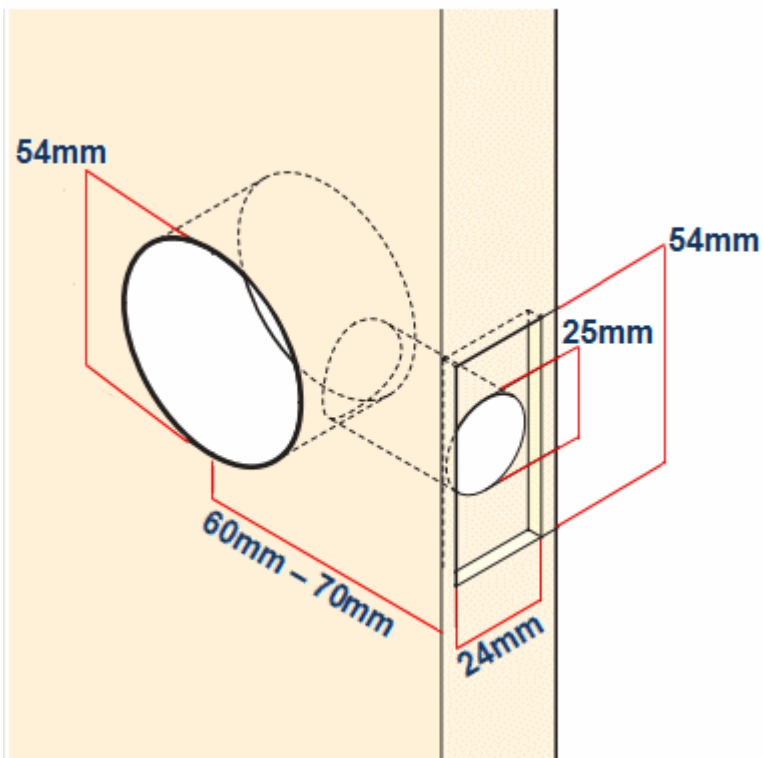

Bala Door Knobset - Ball Shape Design - (Entrance / Passage / Privacy Options) - Satin Stainless Steel

Product Images

Description

- The Bala range of door knobs are a contract quality knobset with a brushed satin stainless steel finish.
- Modern ball shape (round) design.
- This range of door knobs is supplied with an adjustable tubular latch with a backset between 60-70mm.
- Ideal for replacing and retro-fitting the Weiser and ERA range of door knobs.
- Please note to fit this range of door knobs a large 54mm diameter hole must be drilled into the face of the door.

Finish

- Satin stainless steel - (brushed finish).

Options Available

- **Bala passage knobset** - A plain set of door knobs with no locking function, ideal for use in living rooms, kitchens and any internal door that doesn't need to be locked.
- **Bala Privacy Knobset** - Designed for use on bathroom doors, toilet doors and WC's these door knobs have a thumbturn knob built into the middle of the inside handle, this allows the door to be locked and unlocked from the inside simply by twisting the knob through 90 degrees. In case of an emergency the door can be locked from the outside by simply inserting the supplied small pin into a hole of the outside handle.
- **Bala Entrance Door Knobset** - A set of door knobs with integrated key lock positioned in the centre of the outside handle. Inserting the key into the middle of the knob allows you to lock and unlock the door. From the inside a simple thumbturn is located in the middle of the handle, twisting this knob also allows the door to be locked and unlocked.

Dimensions

- Backplate (Fixing Rose) - 65mm Diameter
- Projection From Door - 75mm

- Hole Diameter Required (Drilled Into Face Of Door) - 54mm Diameter
- Tubular Latch Depth - 85mm
- Tubular Latch Backset - 60mm - 70mm (Adjustable)
- Spindle Size - 7.5mm x 7.5mm (Square)
- Fixing Bolt Centres - 40mm