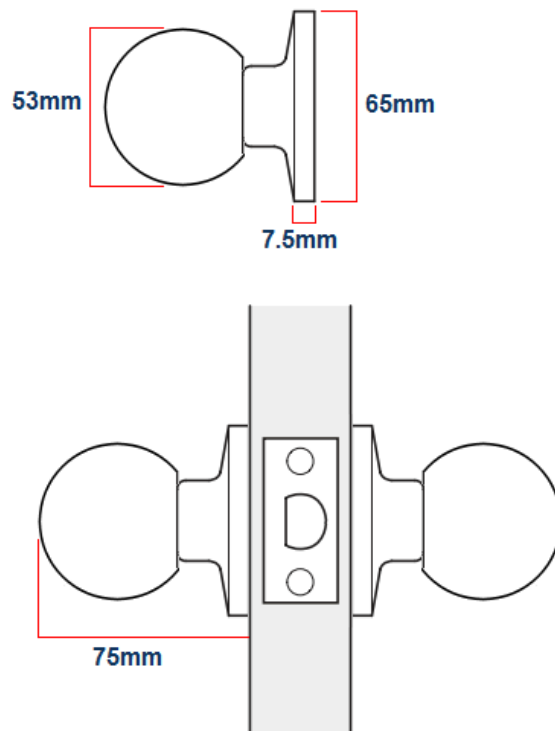

Bala Door Knobset - Ball Shape Design - (Entrance / Passage / Privacy Options) - Satin Stainless Steel

Product Images

Description

- The Bala range of door knobs are a contract quality knobset with a brushed satin stainless steel finish.
- Modern ball shape (round) design.
- This range of door knobs is supplied with an adjustable tubular latch with a backset between 60-70mm.
- Ideal for replacing and retro-fitting the Weiser and ERA range of door knobs.
- Please note to fit this range of door knobs a large 54mm diameter hole must be drilled into the face of the door.

Finish

- Satin stainless steel - (brushed finish).

Options Available

- **Bala passage knobset** - A plain set of door knobs with no locking function, ideal for use in living rooms, kitchens and any internal door that doesn't need to be locked.
- **Bala Privacy Knobset** - Designed for use on bathroom doors, toilet doors and WC's these door knobs have a thumbturn knob built into the middle of the inside handle, this allows the door to be locked and unlocked from the inside simply by twisting the knob through 90 degrees. In case of an emergency the door can be locked from the outside by simply inserting the supplied small pin into a hole of the outside handle.
- **Bala Entrance Door Knobset** - A set of door knobs with integrated key lock positioned in the centre of the outside handle. Inserting the key into the middle of the knob allows you to lock and unlock the door. From the inside a simple thumbturn is located in the middle of the handle, twisting this knob also allows the door to be locked and unlocked.

Dimensions

- Backplate (Fixing Rose) - 65mm Diameter
- Projection From Door - 75mm

- Hole Diameter Required (Drilled Into Face Of Door) - 54mm Diameter
- Tubular Latch Depth - 85mm
- Tubular Latch Backset - 60mm - 70mm (Adjustable)
- Spindle Size - 7.5mm x 7.5mm (Square)
- Fixing Bolt Centres - 40mm

31166.1 - Bala Door Knobset - Entrance Set - Satin Stainless Steel - Pair (Including Latch)