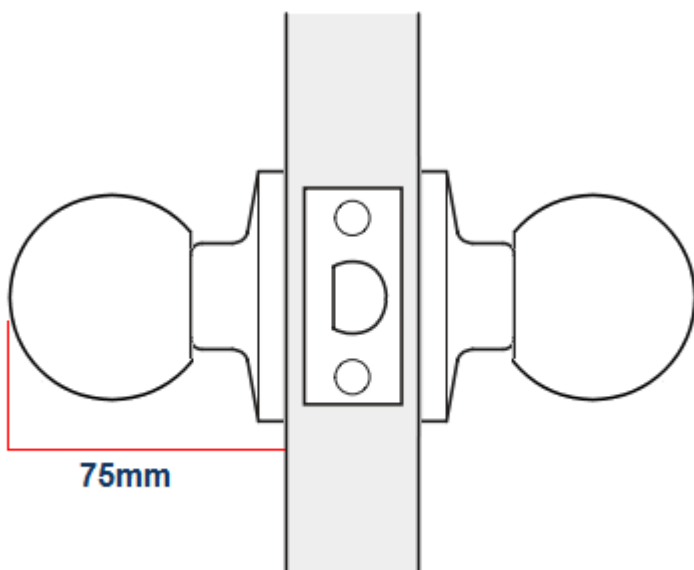

Bala Door Knobset - Ball Shape Design - (Entrance / Passage / Privacy Options) - Satin Stainless Steel

Product Images

Description

- The Bala range of door knobs are a contract quality knobset with a brushed satin stainless steel finish.
- Modern ball shape (round) design.
- This range of door knobs is supplied with an adjustable tubular latch with a backset between 60-70mm.
- Ideal for replacing and retro-fitting the Weiser and ERA range of door knobs.
- Please note to fit this range of door knobs a large 54mm diameter hole must be drilled into the face of the door.

Finish

- Satin stainless steel - (brushed finish).

Options Available

- **Bala passage knobset** - A plain set of door knobs with no locking function, ideal for use in living rooms, kitchens and any internal door that doesn't need to be locked.
- **Bala Privacy Knobset** - Designed for use on bathroom doors, toilet doors and WC's these door knobs have a thumbturn knob built into the middle of the inside handle, this allows the door to be locked and unlocked from the inside simply by twisting the knob through 90 degrees. In case of an emergency the door can be locked from the outside by simply inserting the supplied small pin into a hole of the outside handle.
- **Bala Entrance Door Knobset** - A set of door knobs with integrated key lock positioned in the centre of the outside handle. Inserting the key into the middle of the knob allows you to lock and unlock the door. From the inside a simple thumbturn is located in the middle of the handle, twisting this knob also allows the door to be locked and unlocked.

Dimensions

- Backplate (Fixing Rose) - 65mm Diameter
- Projection From Door - 75mm

- Hole Diameter Required (Drilled Into Face Of Door) - 54mm Diameter
- Tubular Latch Depth - 85mm
- Tubular Latch Backset - 60mm - 70mm (Adjustable)
- Spindle Size - 7.5mm x 7.5mm (Square)
- Fixing Bolt Centres - 40mm