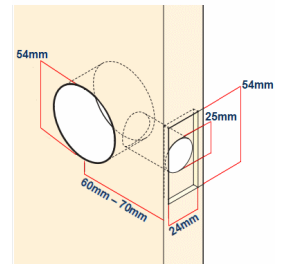

Bala Door Knobset - Ball Shape Design - (Entrance / Passage / Privacy Options) - Satin Stainless Steel

Product Images

Description

- The Bala range of door knobs are a contract quality knobset with a brushed satin stainless steel finish.
- Modern ball shape (round) design.
- This range of door knobs is supplied with an adjustable tubular latch with a backset between 60-70mm.
- Ideal for replacing and retro-fitting the Weiser and ERA range of door knobs.
- Please note to fit this range of door knobs a large 54mm diameter hole must be drilled into the face of the door.

Dimensions

- Backplate (Fixing Rose) - 65mm Diameter
- Projection From Door - 75mm

- Hole Diameter Required (Drilled Into Face Of Door) - 54mm Diameter
- Tubular Latch Depth - 85mm
- Tubular Latch Backset - 60mm - 70mm (Adjustable)
- Spindle Size - 7.5mm x 7.5mm (Square)
- Fixing Bolt Centres - 40mm