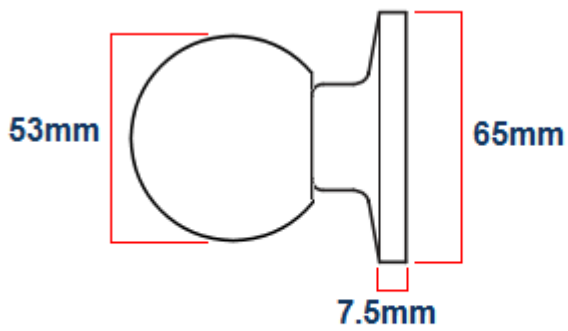

Bala Door Knobset - Ball Shape Design - (Entrance / Passage / Privacy Options) - Satin Stainless Steel

Product Images

Description

- The Bala range of door knobs are a contract quality knobset with a brushed satin stainless steel finish.
- Modern ball shape (round) design.
- This range of door knobs is supplied with an adjustable tubular latch with a backset between 60-70mm.
- Ideal for replacing and retro-fitting the Weiser and ERA range of door knobs.
- Please note to fit this range of door knobs a large 54mm diameter hole must be drilled into the face of the door.

Dimensions

- Backplate (Fixing Rose) - 65mm Diameter
- Projection From Door - 75mm

- Hole Diameter Required (Drilled Into Face Of Door) - 54mm Diameter
- Tubular Latch Depth - 85mm
- Tubular Latch Backset - 60mm - 70mm (Adjustable)
- Spindle Size - 7.5mm x 7.5mm (Square)
- Fixing Bolt Centres - 40mm