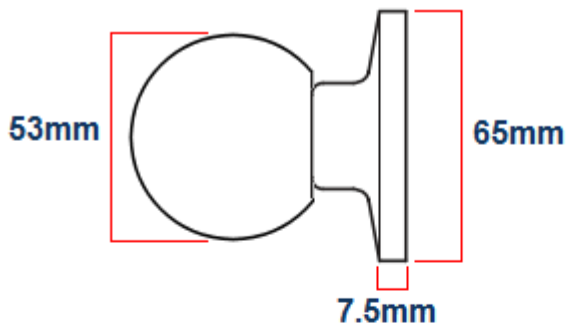

Bala Door Knobset - Ball Shape Design - (Entrance / Passage / Privacy Options) - Polished Brass Plated

Product Images

Description

- The Bala range of door knobs are a contract quality knobset with a polished brass plated finish.
- Modern ball shape (round) design.
- This range of door knobs is supplied with an adjustable tubular latch with a backset between 60-70mm.
- Ideal for replacing and retro-fitting the Weiser and ERA range of door knobs.
- Please note to fit this range of door knobs a large 54mm diameter hole must be drilled into the face of the door.

Finish

- Polished brass plated - (shiny finish).

Options Available

- **Bala passage knobset** - A plain set of door knobs with no locking function, ideal for use in living rooms, kitchens and any internal door that doesn't need to be locked.
- **Bala Privacy Knobset** - Designed for use on bathroom doors, toilet doors and WC's these door knobs have a thumbturn knob built into the middle of the inside handle, this allows the door to be locked and unlocked from the inside simply by twisting the knob through 90 degrees. In case of an emergency the door can be locked from the outside by simply inserting the supplied small pin into a hole of the outside handle.
- **Bala Entrance Door Knobset** - A set of door knobs with integrated key lock positioned in the centre of the outside handle. Inserting the key into the middle of the knob allows you to lock and unlock the door. From the inside a simple thumbturn is located in the middle of the handle, twisting this knob also allows the door to be locked and unlocked.

Dimensions

- Backplate (Fixing Rose) - 65mm Diameter
- Projection From Door - 75mm
- Hole Diameter Required (Drilled Into Face Of Door) - 54mm Diameter
- Tubular Latch Depth - 85mm

- Tubular Latch Backset - 60mm - 70mm (Adjustable)
- Spindle Size - 7.5mm x 7.5mm (Square)
- Fixing Bolt Centres - 40mm