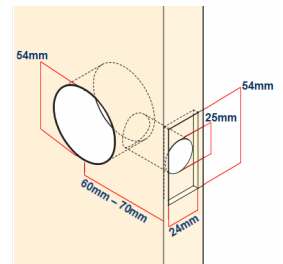

Bala Door Knobset - Ball Shape Design - (Entrance / Passage / Privacy Options) - Polished Brass Plated

Product Images

Description

- The Bala range of door knobs are a contract quality knobset with a polished brass plated finish.
- Modern ball shape (round) design.
- This range of door knobs is supplied with an adjustable tubular latch with a backset between 60-70mm.
- Ideal for replacing and retro-fitting the Weiser and ERA range of door knobs.
- Please note to fit this range of door knobs a large 54mm diameter hole must be drilled into the face of the door.

Dimensions

- Backplate (Fixing Rose) - 65mm Diameter
- Projection From Door - 75mm
- Hole Diameter Required (Drilled Into Face Of Door) - 54mm Diameter
- Tubular Latch Depth - 85mm

- Tubular Latch Backset - 60mm - 70mm (Adjustable)
- Spindle Size - 7.5mm x 7.5mm (Square)
- Fixing Bolt Centres - 40mm