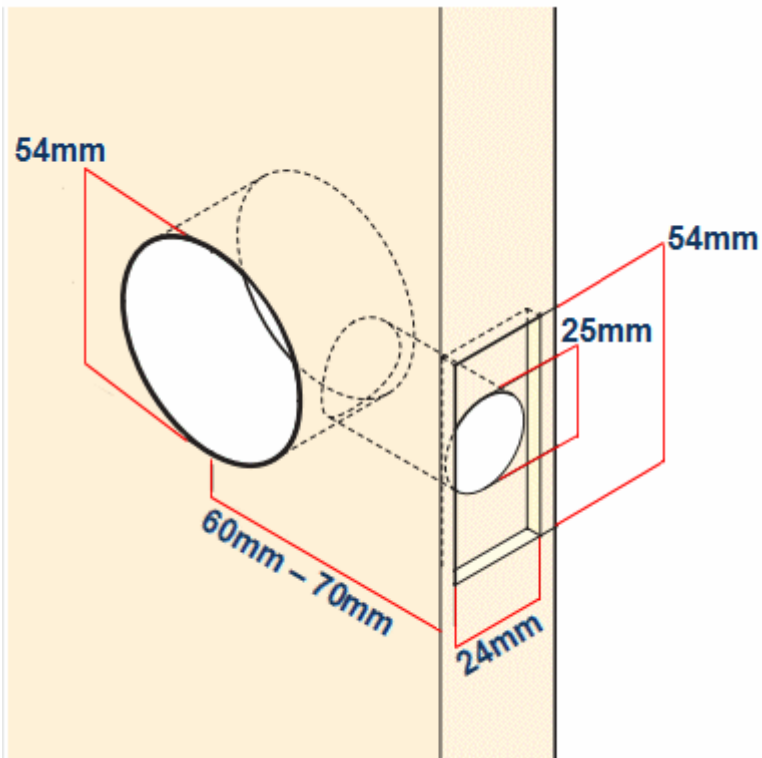

Bala Door Knobset - Ball Shape Design - (Entrance / Passage / Privacy Options) - Polished Brass Plated

Product Images

Description

- The Bala range of door knobs are a contract quality knobset with a polished brass plated finish.
- Modern ball shape (round) design.
- This range of door knobs is supplied with an adjustable tubular latch with a backset between 60-70mm.
- Ideal for replacing and retro-fitting the Weiser and ERA range of door knobs.
- Please note to fit this range of door knobs a large 54mm diameter hole must be drilled into the face of the door.

Finish

- Polished brass plated - (shiny finish).

Options Available

- **Bala passage knobset** - A plain set of door knobs with no locking function, ideal for use in living rooms, kitchens and any internal door that doesn't need to be locked.
- **Bala Privacy Knobset** - Designed for use on bathroom doors, toilet doors and WC's these door knobs have a thumbturn knob built into the middle of the inside handle, this allows the door to be locked and unlocked from the inside simply by twisting the knob through 90 degrees. In case of an emergency the door can be locked from the outside by simply inserting the supplied small pin into a hole of the outside handle.
- **Bala Entrance Door Knobset** - A set of door knobs with integrated key lock positioned in the centre of the outside handle. Inserting the key into the middle of the knob allows you to lock and unlock the door. From the inside a simple thumbturn is located in the middle of the handle, twisting this knob also allows the door to be locked and unlocked.

Dimensions

- Backplate (Fixing Rose) - 65mm Diameter
- Projection From Door - 75mm
- Hole Diameter Required (Drilled Into Face Of Door) - 54mm Diameter
- Tubular Latch Depth - 85mm

- Tubular Latch Backset - 60mm - 70mm (Adjustable)
- Spindle Size - 7.5mm x 7.5mm (Square)
- Fixing Bolt Centres - 40mm