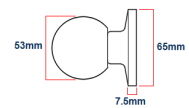

Bala Door Knobset - Ball Shape Design - (Entrance / Passage / Privacy Options) - Polished Brass Plated

Product Images

Description

- The Bala range of door knobs are a contract quality knobset with a polished brass plated finish.
- Modern ball shape (round) design.
- This range of door knobs is supplied with an adjustable tubular latch with a backset between 60-70mm.
- Ideal for replacing and retro-fitting the Weiser and ERA range of door knobs.
- Please note to fit this range of door knobs a large 54mm diameter hole must be drilled into the face of the door.

Dimensions

- Backplate (Fixing Rose) - 65mm Diameter
- Projection From Door - 75mm
- Hole Diameter Required (Drilled Into Face Of Door) - 54mm Diameter
- Tubular Latch Depth - 85mm

- Tubular Latch Backset - 60mm - 70mm (Adjustable)
- Spindle Size - 7.5mm x 7.5mm (Square)
- Fixing Bolt Centres - 40mm