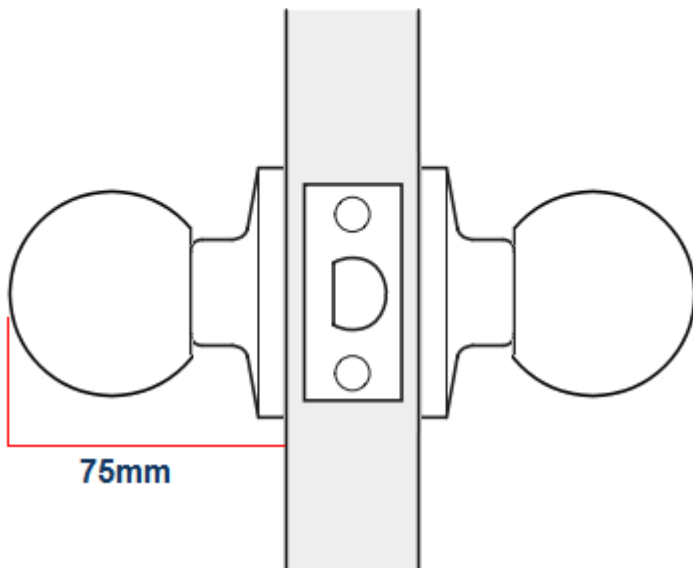

Bala Door Knobset - Ball Shape Design - (Entrance / Passage / Privacy Options) - Polished Brass Plated

Product Images

Description

- The Bala range of door knobs are a contract quality knobset with a polished brass plated finish.
- Modern ball shape (round) design.
- This range of door knobs is supplied with an adjustable tubular latch with a backset between 60-70mm.
- Ideal for replacing and retro-fitting the Weiser and ERA range of door knobs.
- Please note to fit this range of door knobs a large 54mm diameter hole must be drilled into the face of the door.

Finish

- Polished brass plated - (shiny finish).

Options Available

- **Bala passage knobset** - A plain set of door knobs with no locking function, ideal for use in living rooms, kitchens and any internal door that doesn't need to be locked.
- **Bala Privacy Knobset** - Designed for use on bathroom doors, toilet doors and WC's these door knobs have a thumbturn knob built into the middle of the inside handle, this allows the door to be locked and unlocked from the inside simply by twisting the knob through 90 degrees. In case of an emergency the door can be locked from the outside by simply inserting the supplied small pin into a hole of the outside handle.
- **Bala Entrance Door Knobset** - A set of door knobs with integrated key lock positioned in the centre of the outside handle. Inserting the key into the middle of the knob allows you to lock and unlock the door. From the inside a simple thumbturn is located in the middle of the handle, twisting this knob also allows the door to be locked and unlocked.

Dimensions

- Backplate (Fixing Rose) - 65mm Diameter
- Projection From Door - 75mm
- Hole Diameter Required (Drilled Into Face Of Door) - 54mm Diameter
- Tubular Latch Depth - 85mm

- Tubular Latch Backset - 60mm - 70mm (Adjustable)
- Spindle Size - 7.5mm x 7.5mm (Square)
- Fixing Bolt Centres - 40mm