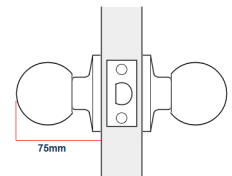

Bala Door Knobset - Ball Shape Design - (Entrance / Passage / Privacy Options) - Polished Brass Plated

Product Images

Description

- The Bala range of door knobs are a contract quality knobset with a polished brass plated finish.
- Modern ball shape (round) design.
- This range of door knobs is supplied with an adjustable tubular latch with a backset between 60-70mm.
- Ideal for replacing and retro-fitting the Weiser and ERA range of door knobs.
- Please note to fit this range of door knobs a large 54mm diameter hole must be drilled into the face of the door.

Finish

- Polished brass plated - (shiny finish).

Options Available

- **Bala passage knobset** - A plain set of door knobs with no locking function, ideal for use in living rooms, kitchens and any internal door that doesn't need to be locked.
- **Bala Privacy Knobset** - Designed for use on bathroom doors, toilet doors and WC's these door knobs have a thumbturn knob built into the middle of the inside handle, this allows the door to be locked and unlocked from the inside simply by twisting the knob through 90 degrees. In case of an emergency the door can be locked from the outside by simply inserting the supplied small pin into a hole of the outside handle.
- **Bala Entrance Door Knobset** - A set of door knobs with integrated key lock positioned in the centre of the outside handle. Inserting the key into the middle of the knob allows you to lock and unlock the door. From the inside a simple thumbturn is located in the middle of the handle, twisting this knob also allows the door to be locked and unlocked.

Dimensions

- Backplate (Fixing Rose) - 65mm Diameter
- Projection From Door - 75mm
- Hole Diameter Required (Drilled Into Face Of Door) - 54mm Diameter
- Tubular Latch Depth - 85mm

- Tubular Latch Backset - 60mm - 70mm (Adjustable)
- Spindle Size - 7.5mm x 7.5mm (Square)
- Fixing Bolt Centres - 40mm