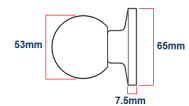

Bala Door Knobset - Ball Shape Design - (Entrance / Passage / Privacy Options) - Polished Stainless Steel

Product Images

Description

- The Bala range of door knobs are a contract quality knobset with a polished stainless steel finish.
- Modern ball shape (round) design.
- This range of door knobs is supplied with an adjustable tubular latch with a backset between 60-70mm.
- Ideal for replacing and retro-fitting the Weiser and ERA range of door knobs.
- Please note to fit this range of door knobs a large 54mm diameter hole must be drilled into the face of the door.

Dimensions

- Backplate (Fixing Rose) - 65mm Diameter
- Projection From Door - 75mm
- Hole Diameter Required (Drilled Into Face Of Door) - 54mm Diameter
- Tubular Latch Depth - 85mm

- Tubular Latch Backset - 60mm - 70mm (Adjustable)
- Spindle Size - 7.5mm x 7.5mm (Square)
- Fixing Bolt Centres - 40mm