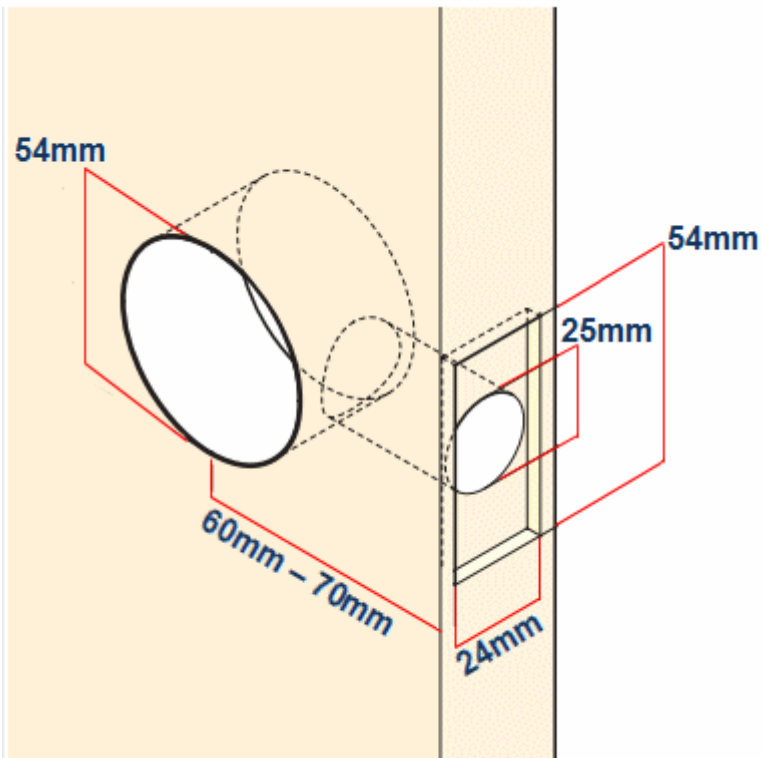

Bala Door Knobset - Ball Shape Design - (Entrance / Passage / Privacy Options) - Polished Stainless Steel

Product Images

Description

- The Bala range of door knobs are a contract quality knobset with a polished stainless steel finish.
- Modern ball shape (round) design.
- This range of door knobs is supplied with an adjustable tubular latch with a backset between 60-70mm.
- Ideal for replacing and retro-fitting the Weiser and ERA range of door knobs.
- Please note to fit this range of door knobs a large 54mm diameter hole must be drilled into the face of the door.

Finish

- Polished stainless steel - (a shiny chrome like finish).

Options Available

- **Bala passage knobset** - A plain set of door knobs with no locking function, ideal for use in living rooms, kitchens and any internal door that doesn't need to be locked.
- **Bala Privacy Knobset** - Designed for use on bathroom doors, toilet doors and WC's these door knobs have a thumbturn knob built into the middle of the inside handle, this allows the door to be locked and unlocked from the inside simply by twisting the knob through 90 degrees. In case of an emergency the door can be locked from the outside by simply inserting the supplied small pin into a hole of the outside handle.
- **Bala Entrance Door Knobset** - A set of door knobs with integrated key lock positioned in the centre of the outside handle. Inserting the key into the middle of the knob allows you to lock and unlock the door. From the inside a simple thumbturn is located in the middle of the handle, twisting this knob also allows the door to be locked and unlocked.

Dimensions

- Backplate (Fixing Rose) - 65mm Diameter
- Projection From Door - 75mm
- Hole Diameter Required (Drilled Into Face Of Door) - 54mm Diameter
- Tubular Latch Depth - 85mm

- Tubular Latch Backset - 60mm - 70mm (Adjustable)
- Spindle Size - 7.5mm x 7.5mm (Square)
- Fixing Bolt Centres - 40mm