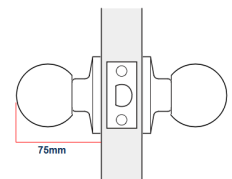

Bala Door Knobset - Ball Shape Design - (Entrance / Passage / Privacy Options) - Polished Stainless Steel

Product Images

Description

- The Bala range of door knobs are a contract quality knobset with a polished stainless steel finish.
- Modern ball shape (round) design.
- This range of door knobs is supplied with an adjustable tubular latch with a backset between 60-70mm.
- Ideal for replacing and retro-fitting the Weiser and ERA range of door knobs.
- Please note to fit this range of door knobs a large 54mm diameter hole must be drilled into the face of the door.

Finish

- Polished stainless steel - (a shiny chrome like finish).

Options Available

- **Bala passage knobset** - A plain set of door knobs with no locking function, ideal for use in living rooms, kitchens and any internal door that doesn't need to be locked.
- **Bala Privacy Knobset** - Designed for use on bathroom doors, toilet doors and WC's these door knobs have a thumbturn knob built into the middle of the inside handle, this allows the door to be locked and unlocked from the inside simply by twisting the knob through 90 degrees. In case of an emergency the door can be locked from the outside by simply inserting the supplied small pin into a hole of the outside handle.
- **Bala Entrance Door Knobset** - A set of door knobs with integrated key lock positioned in the centre of the outside handle. Inserting the key into the middle of the knob allows you to lock and unlock the door. From the inside a simple thumbturn is located in the middle of the handle, twisting this knob also allows the door to be locked and unlocked.

Dimensions

- Backplate (Fixing Rose) - 65mm Diameter
- Projection From Door - 75mm
- Hole Diameter Required (Drilled Into Face Of Door) - 54mm Diameter
- Tubular Latch Depth - 85mm

- Tubular Latch Backset - 60mm - 70mm (Adjustable)
- Spindle Size - 7.5mm x 7.5mm (Square)
- Fixing Bolt Centres - 40mm