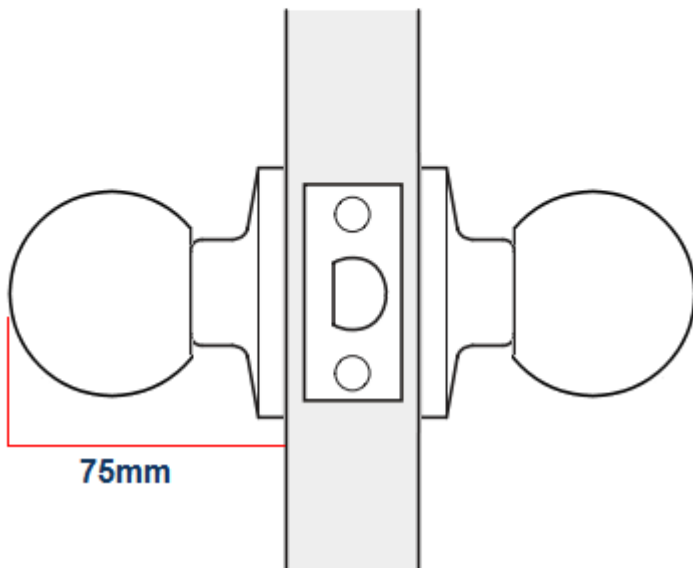

Bala Door Knobset - Ball Shape Design - (Entrance / Passage / Privacy Options) - Polished Stainless Steel

Product Images

Description

- The Bala range of door knobs are a contract quality knobset with a polished stainless steel finish.
- Modern ball shape (round) design.
- This range of door knobs is supplied with an adjustable tubular latch with a backset between 60-70mm.
- Ideal for replacing and retro-fitting the Weiser and ERA range of door knobs.
- Please note to fit this range of door knobs a large 54mm diameter hole must be drilled into the face of the door.

Finish

- Polished stainless steel - (a shiny chrome like finish).

Options Available

- **Bala passage knobset** - A plain set of door knobs with no locking function, ideal for use in living rooms, kitchens and any internal door that doesn't need to be locked.
- **Bala Privacy Knobset** - Designed for use on bathroom doors, toilet doors and WC's these door knobs have a thumbturn knob built into the middle of the inside handle, this allows the door to be locked and unlocked from the inside simply by twisting the knob through 90 degrees. In case of an emergency the door can be locked from the outside by simply inserting the supplied small pin into a hole of the outside handle.
- **Bala Entrance Door Knobset** - A set of door knobs with integrated key lock positioned in the centre of the outside handle. Inserting the key into the middle of the knob allows you to lock and unlock the door. From the inside a simple thumbturn is located in the middle of the handle, twisting this knob also allows the door to be locked and unlocked.

Dimensions

- Backplate (Fixing Rose) - 65mm Diameter
- Projection From Door - 75mm
- Hole Diameter Required (Drilled Into Face Of Door) - 54mm Diameter
- Tubular Latch Depth - 85mm

- Tubular Latch Backset - 60mm - 70mm (Adjustable)
- Spindle Size - 7.5mm x 7.5mm (Square)
- Fixing Bolt Centres - 40mm