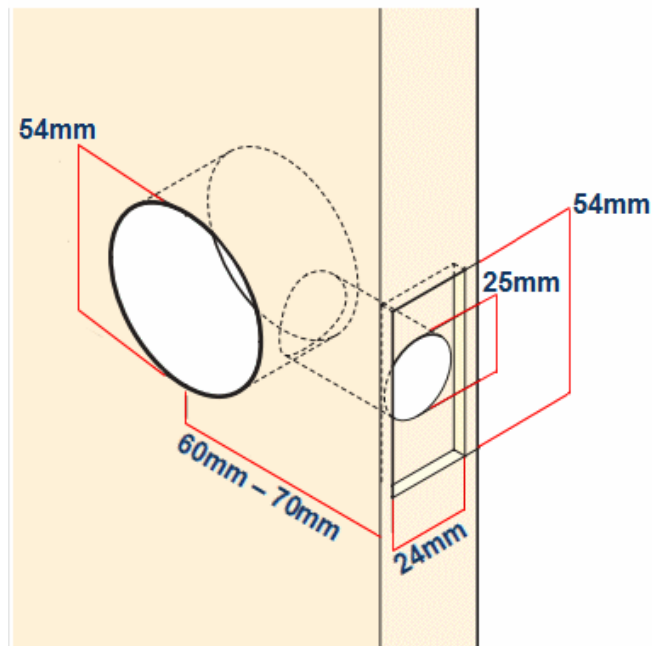

Bala Door Knobset - Ball Shape Design - (Entrance / Passage / Privacy Options) - Polished Stainless Steel

Product Images

Description

- The Bala range of door knobs are a contract quality knobset with a polished stainless steel finish.
- Modern ball shape (round) design.
- This range of door knobs is supplied with an adjustable tubular latch with a backset between 60-70mm.
- Ideal for replacing and retro-fitting the Weiser and ERA range of door knobs.
- Please note to fit this range of door knobs a large 54mm diameter hole must be drilled into the face of the door.

Dimensions

- Backplate (Fixing Rose) - 65mm Diameter
- Projection From Door - 75mm
- Hole Diameter Required (Drilled Into Face Of Door) - 54mm Diameter
- Tubular Latch Depth - 85mm

- Tubular Latch Backset - 60mm - 70mm (Adjustable)
- Spindle Size - 7.5mm x 7.5mm (Square)
- Fixing Bolt Centres - 40mm