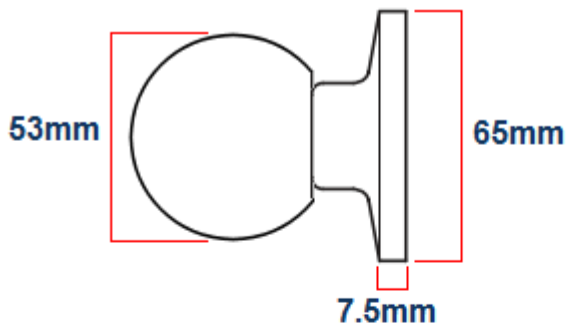

Bala Door Knobset - Ball Shape Design - (Entrance / Passage / Privacy Options) - Polished Stainless Steel

Product Images

Description

- The Bala range of door knobs are a contract quality knobset with a polished stainless steel finish.
- Modern ball shape (round) design.
- This range of door knobs is supplied with an adjustable tubular latch with a backset between 60-70mm.
- Ideal for replacing and retro-fitting the Weiser and ERA range of door knobs.
- Please note to fit this range of door knobs a large 54mm diameter hole must be drilled into the face of the door.

Dimensions

- Backplate (Fixing Rose) - 65mm Diameter
- Projection From Door - 75mm
- Hole Diameter Required (Drilled Into Face Of Door) - 54mm Diameter
- Tubular Latch Depth - 85mm

- Tubular Latch Backset - 60mm - 70mm (Adjustable)
- Spindle Size - 7.5mm x 7.5mm (Square)
- Fixing Bolt Centres - 40mm