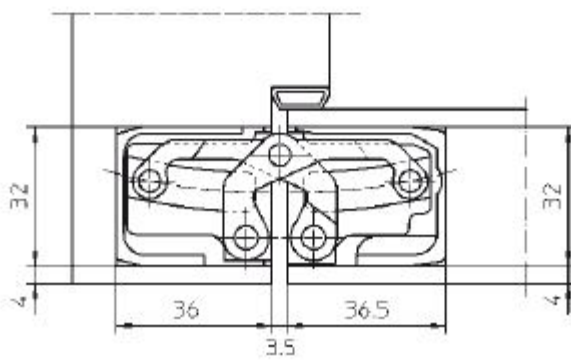

- Max Weight 120.00 kg
- Option 30 min fire rated
- Size 200 x 32
- Type Hinge