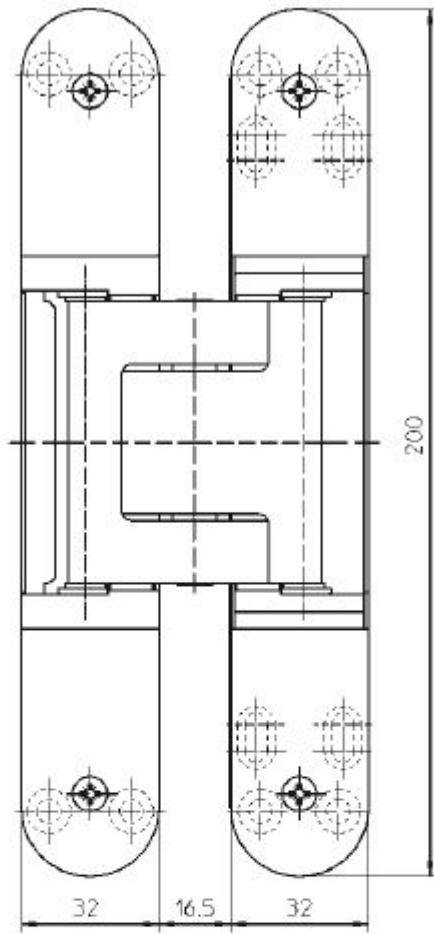

- Max Weight 120.00 kg
- Option 30 min fire rated
- Size 200 x 32
- Type Hinge