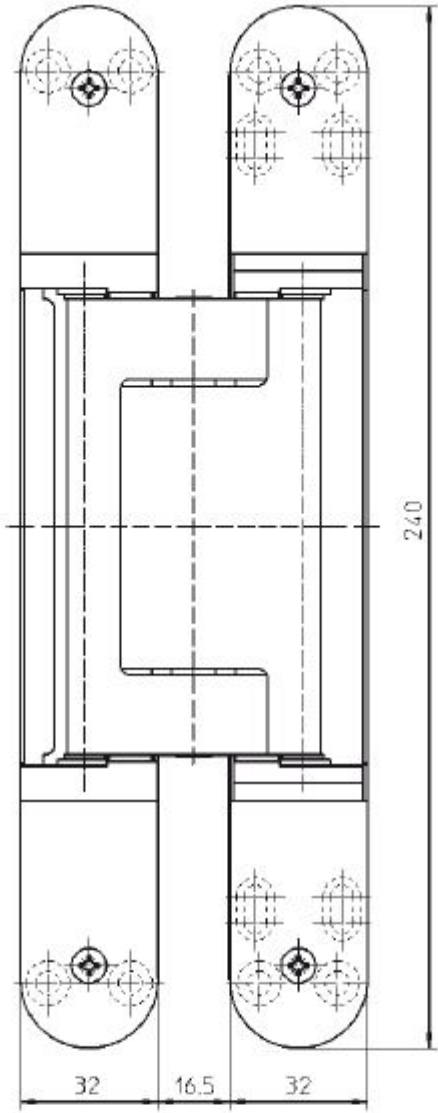

### Product Images

---

### Description

---

- Size 240 x 32mm
- Completely concealed for unrebated and rebated flush doors with timber, steel and aluminium frames
- Opening angle up to 180 and contains maintenance free bearings
- Max door weight 200kg
- 3D Adjustable
  - +/- 3mm Side
  - +/- 3mm Height
  - +/- 1mm Compression