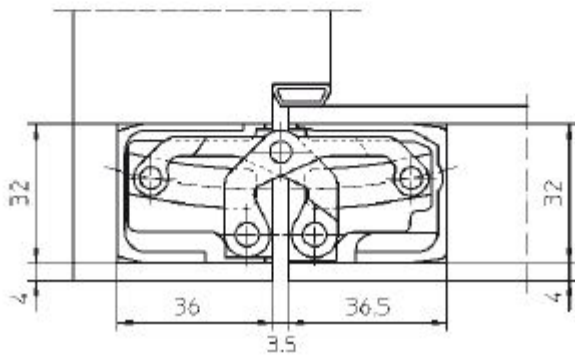

### Product Images

---

### Description

---

- Size 240 x 32mm
- Completely concealed for unrebated and rebated flush doors with timber, steel and aluminium frames
- Opening angle up to 180 and contains maintenance free bearings
- Max door weight 200kg
- 3D Adjustable
  - +/- 3mm Side
  - +/- 3mm Height
  - +/- 1mm Compression