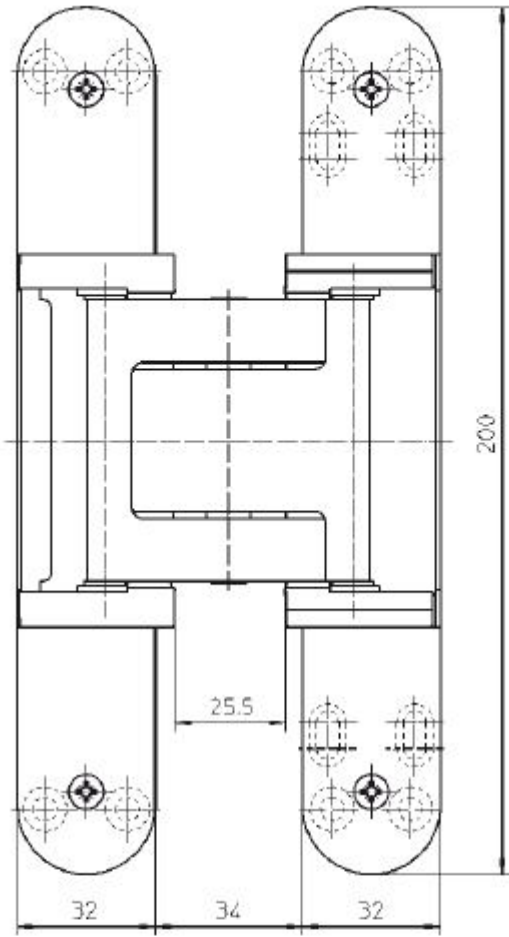

### Product Images

---

### Description

---

- TECTUS TE 540 3D A8 hinge for doors with claddings of up to 8 mm.
- Completely concealed for unrebated, heavy-duty doors with timber, steel and aluminium frames.
- UL-certified,
- Load capacity 100 kg, opening angle up to 180°,
- Overall length 200 mm,
- Maintenance-free slide bearings,
- 3D adjustable side +/- 3 mm, height +/- 3 mm, compression +/- 1 mm.
- Size - 200mm x 32mm
- SOLD PER HINGE - (EACH)