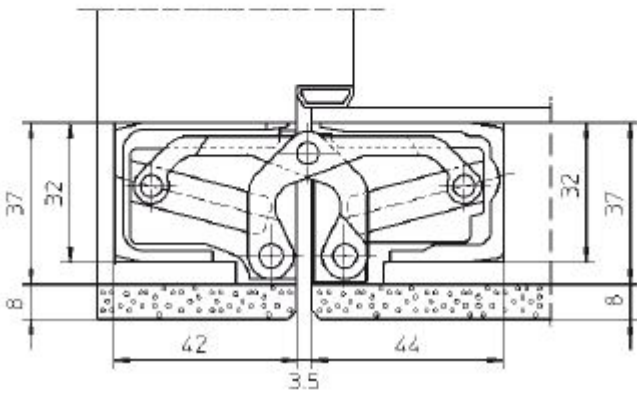

### Product Images

---

### Description

---

- TECTUS TE 540 3D A8 hinge for doors with claddings of up to 8 mm.
- Completely concealed for unrebated, heavy-duty doors with timber, steel and aluminium frames.
- UL-certified,
- Load capacity 100 kg, opening angle up to 180°,
- Overall length 200 mm,
- Maintenance-free slide bearings,
- 3D adjustable side +/- 3 mm, height +/- 3 mm, compression +/- 1 mm.
- Size - 200mm x 32mm
- SOLD PER HINGE - (EACH)