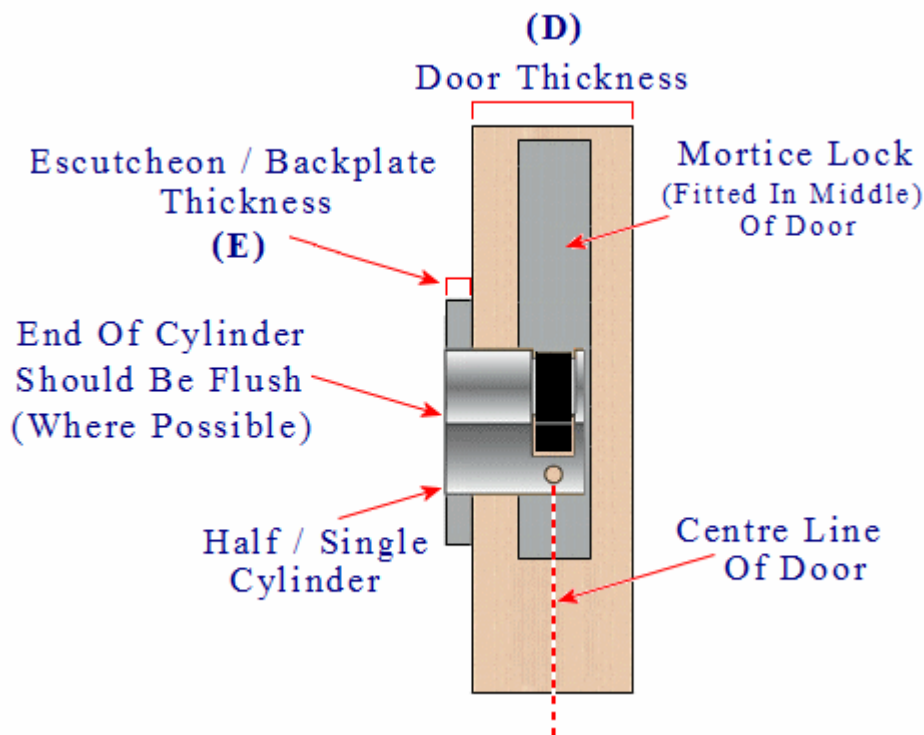

Operation

- Single (half) cylinder - key operation from the outside side of the door only.
- The door can be locked and un-locked by turning the key from the outside only (with single cylinders there is no facility to lock a door from the inside).
- Key differed - if ordering more than one, the cylinders will come with different keys.
- Suitable for use on wooden, UPVC and metal doors.
- Must be used in conjunction with some form of Euro profile mortice lock or multi-point locking system (sold separately).

Anti-snap design with the following features

- Snap off front section via (sacrificial cut). If an attempt is made to snap the cylinder, it will break in a pre-designed position which helps prevent burglars from manipulating the cam in the middle of the cylinder.
- 6 Hardened steel Anti-Drill pins, plugs and disc.
- Anti-plug pull feature.
- Anti-twist.
- Anti-pick.
- Anti-bump.
- Suitable for use on internal or external doors including front doors where a high level of security is required.

Finish

- Satin chrome - (brushed finish.)

Alternative Finishes Available

- Polished chrome
- Polished brass

Dimensions

- Equal cylinders (each side of the cam is the same size.)

All measurements in mm

Equal cylinders for use with timber doors or doors with a mortice lock fitted in the middle of the door.

Item Code Overall Length (A) External Side (B) Internal Side (C) Anti-Snap Section

31243.2 50mm 40mm 10mm 13mm

- To determine out the length of cylinder you require you need to add together
 - The thickness of the door. (D) on the below diagram.
 - Plus the thickness of the escutcheon / backplate on each side of the door. (E) on the diagram below.