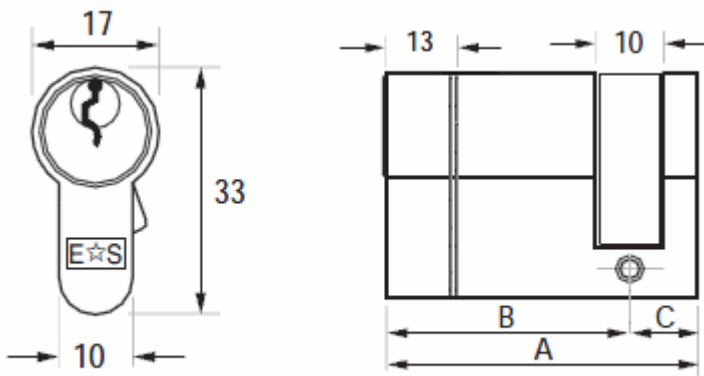

Finish

- Satin chrome - (brushed finish.)

Alternative Finishes Available

- Polished chrome
- Polished brass

Dimensions

- Equal cylinders (each side of the cam is the same size.)

All measurements in mm

Equal cylinders for use with timber doors or doors with a mortice lock fitted in the middle of the door.

Item Code Overall Length (A) External Side (B) Internal Side (C) Anti-Snap Section

31243.2 50mm 40mm 10mm 13mm

- To determine out the length of cylinder you require you need to add together
 - The thickness of the door. (D) on the below diagram.
 - Plus the thickness of the escutcheon / backplate on each side of the door. (E) on the diagram below.