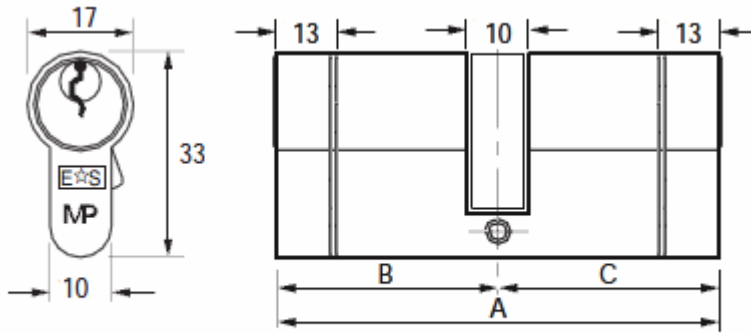

Finish

- Polished chrome - (shiny finish.)

Alternative Finishes Available

- Satin chrome
- Polished brass

Dimensions

- Equal cylinders (each side of the cam is the same size.)

All measurements in mm

Equal cylinders for use with timber doors or doors with a mortice lock fitted in the middle of the door.

Item Code Overall Length (A) External Side (B) Internal Side (C) Anti-Snap Section

31255.9	70mm	35mm	35mm	13mm
31255.1	80mm	40mm	40mm	13mm
31255.11	90mm	45mm	45mm	13mm
31255.10	100mm	50mm	50mm	13mm

Offset cylinders for use with uPVC / composite doors or doors with a mortice lock fitted in offset of the middle of the door.