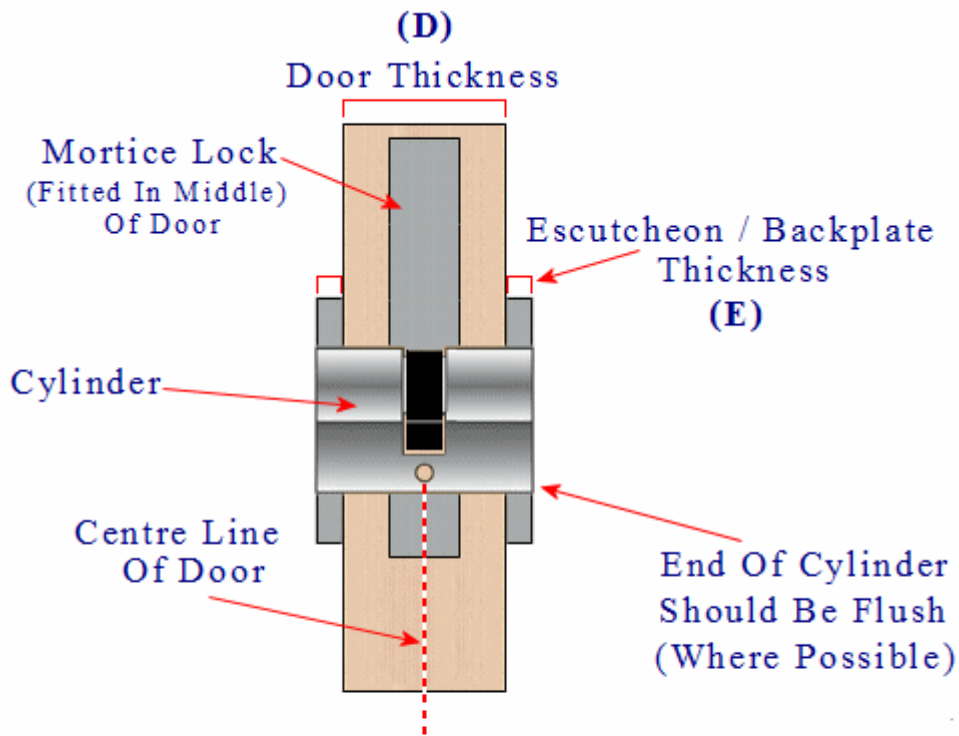

Item Code Overall Length (A) External Side (B) Internal Side (C) Anti-Snap Section

31255.9	70mm	35mm	35mm	13mm
31255.1	80mm	40mm	40mm	13mm
31255.11	90mm	45mm	45mm	13mm
31255.10	100mm	50mm	50mm	13mm

Offset cylinders for use with uPVC / composite doors or doors with a mortice lock fitted in offset of the middle of the door.

Item Code Overall Length (A) External Side (B) Internal Side (C) Anti-Snap Section

31255.3	75mm	35mm	40mm	13mm
31255.4	80mm	35mm	45mm	13mm
31255.5	85mm	35mm	50mm	13mm
31255.7	100mm	40mm	60mm	13mm

- To determine out the length of cylinder you require you need to add together
- - The thickness of the door. (D) on the below diagram.
- - Plus the thickness of the escutcheon / backplate on each side of the door. (E) on the diagram below.