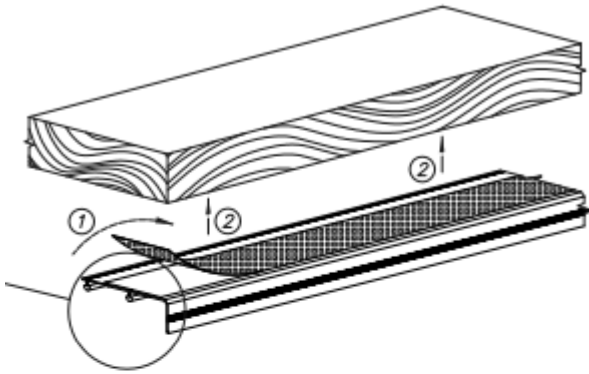

Fixing Options

- Designed for ceiling / floor mounting.

Items Included Within The Sliding Wardrobe Door Kit

- 1x Upper track
- 1x Bottom track
- 4x 2700mm long vertical profile handles for 2 door kits - (6x 2700mm vertical profile handles for 3 door kits).
- 2x Angle profile for 2 door kits - (3x Angle profiles for 3 door kits)
- 4x Sprung upper wheels for 2 door kits - (6 x Sprung upper wheels for 3 door kits)
- 4x Sprung bottom wheels for 2 door kits - (6 x Sprung bottom wheels for 3 door kits)
- 2x Wheel positioner for 2 door kits - (2 x Wheel positioner for 3 door kits)

Installation Video For The Sliding Wardrobe Door Kit