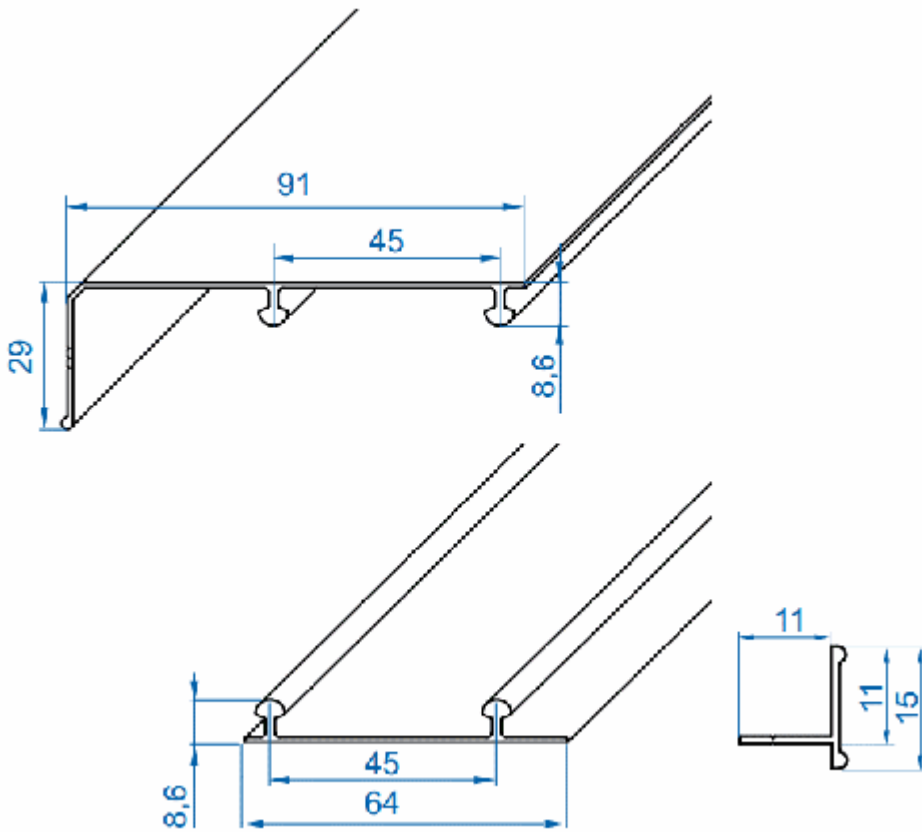

Premium Sliding Door Gear System For Cupboard Doors - Doors Up To 70kg In Weight

Product Images

Description

- This premium quality twin track sliding door system for use with two or three doors and is ideal for sliding wardrobe doors.
- It can be used for two or three wardrobe doors and not only includes high quality door running gear, but also includes track with an integrated masking plate plus a full set of decorative silver aluminium door edging profiles for the perfect finish.
- Anodised aluminium track with integrated masking plate for a durable, highly decorative finish.
- Top and bottom mounted rollers on ball bearings, fitted to sprung chassis for extra smooth and quiet running.
- The sprung chassis makes fitting extremely easy and allows doors to be quickly removed and refitted.
- Designed for use with 18mm MDF doors and will suit up to 70kg in weight.
- Tested to over 100,000 cycles - to BS EN152.

Kits Available To Suit 2 Door Systems

2 Door System

Kits Available To Suit 3 Door Systems

3 Door System

Track Lengths Available

Item Code	Overall Track Length (L)	To Suit No. Of Doors	Maximum Door Weight (W)	Minimum Door Thickness (X)	Maximum Door Thickness (X)
31271.1	1800mm	2	70kg	16mm	18mm
31271.2	2700mm	3	70kg	16mm	18mm

- Longer kits can be created by simply joining to kits "end on" (next to each other).

Dimensions

Fixing Options

- Designed for ceiling / floor mounting.

Items Included Within The Sliding Wardrobe Door Kit

- 1x Upper track
- 1x Bottom track
- 4x 2700mm long vertical profile handles for 2 door kits - (6x 2700mm vertical profile handles for 3 door kits).
- 2x Angle profile for 2 door kits - (3x Angle profiles for 3 door kits)
- 4x Sprung upper wheels for 2 door kits - (6 x Sprung upper wheels for 3 door kits)
- 4x Sprung bottom wheels for 2 door kits - (6 x Sprung bottom wheels for 3 door kits)
- 2x Wheel positioner for 2 door kits - (2 x Wheel positioner for 3 door kits)