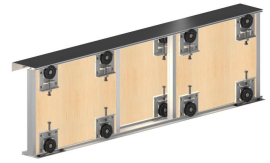

Premium Sliding Door Gear System For Cupboard Doors - Doors Up To 70kg In Weight

Product Images

Description

- This premium quality twin track sliding door system for use with two or three doors and is ideal for sliding wardrobe doors.
- It can be used for two or three wardrobe doors and not only includes high quality door running gear, but also includes track with an integrated masking plate plus a full set of decorative silver aluminium door edging profiles for the perfect finish.
- Anodised aluminium track with integrated masking plate for a durable, highly decorative finish.
- Top and bottom mounted rollers on ball bearings, fitted to sprung chassis for extra smooth and quiet running.
- The sprung chassis makes fitting extremely easy and allows doors to be quickly removed and refitted.
- Designed for use with 18mm MDF doors and will suit up to 70kg in weight.
- Tested to over 100,000 cycles - to BS EN152.

Kits Available To Suit 2 Door Systems

2 Door System

Kits Available To Suit 3 Door Systems

3 Door System

Track Lengths Available

Item Code	Overall Track Length (L)	To Suit No. Of Doors	Maximum Door Weight (W)	Minimum Door Thickness (X)	Maximum Door Thickness (X)
31271.1	1800mm	2	70kg	16mm	18mm
31271.2	2700mm	3	70kg	16mm	18mm