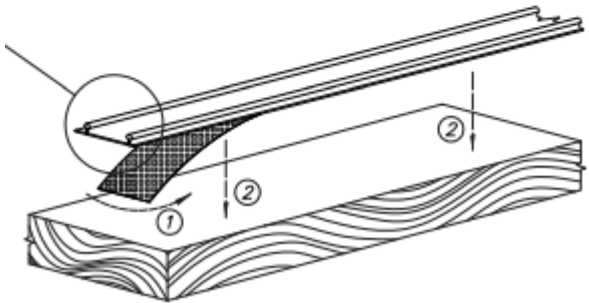

Fixing Options

- Designed for ceiling / floor mounting.

Items Included Within The Sliding Wardrobe Door Kit

- 1x Upper track
- 1x Bottom track
- 4x 2700mm long vertical profile handles for 2 door kits - (6x 2700mm vertical profile handles for 3 door kits).
- 2x Angle profile for 2 door kits - (3x Angle profiles for 3 door kits)
- 4x Sprung upper wheels for 2 door kits - (6 x Sprung upper wheels for 3 door kits)
- 4x Sprung bottom wheels for 2 door kits - (6 x Sprung bottom wheels for 3 door kits)
- 2x Wheel positioner for 2 door kits - (2 x Wheel positioner for 3 door kits)

Installation Video For The Sliding Wardrobe Door Kit