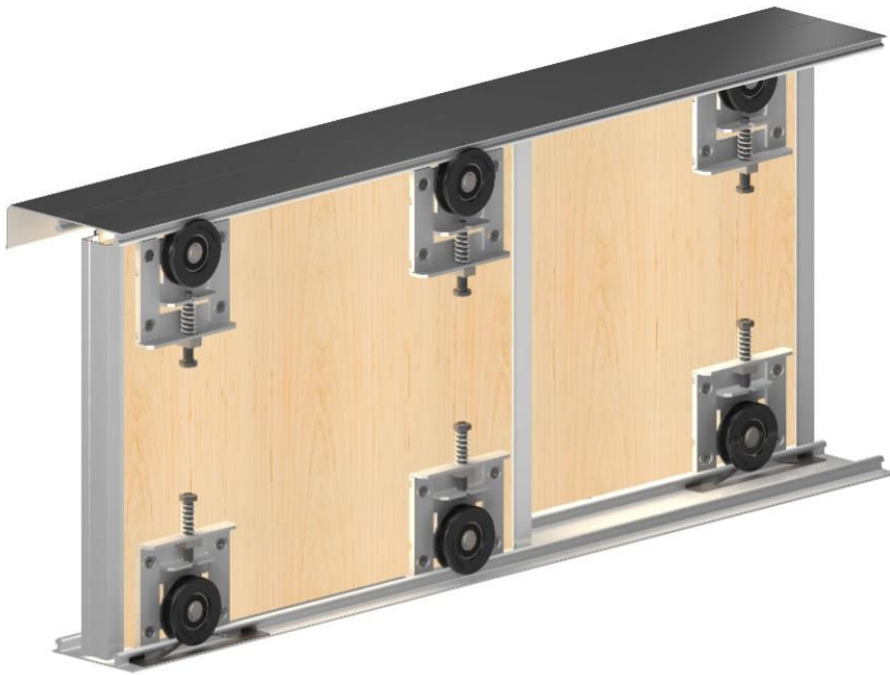

Premium Sliding Door Gear System For Cupboard Doors - Doors Up To 70kg In Weight

Product Images

Description

- This premium quality twin track sliding door system for use with two or three doors and is ideal for sliding wardrobe doors.
- It can be used for two or three wardrobe doors and not only includes high quality door running gear, but also includes track with an integrated masking plate plus a full set of decorative silver aluminium door edging profiles for the perfect finish.
- Anodised aluminium track with integrated masking plate for a durable, highly decorative finish.
- Top and bottom mounted rollers on ball bearings, fitted to sprung chassis for extra smooth and quiet running.
- The sprung chassis makes fitting extremely easy and allows doors to be quickly removed and refitted.
- Designed for use with 18mm MDF doors and will suit up to 70kg in weight.
- Tested to over 100,000 cycles - to BS EN152.

Kits Available To Suit 2 Door Systems

2 Door System

Kits Available To Suit 3 Door Systems

3 Door System

Track Lengths Available

Item Code	Overall Track Length (L)	To Suit No. Of Doors	Maximum Door Weight (W)	Minimum Door Thickness (X)	Maximum Door Thickness (X)
31271.1	1800mm	2	70kg	16mm	18mm
31271.2	2700mm	3	70kg	16mm	18mm

- Longer kits can be created by simply joining to kits "end on" (next to each other).

Dimensions

Fixing Options

- Designed for ceiling / floor mounting.

Items Included Within The Sliding Wardrobe Door Kit