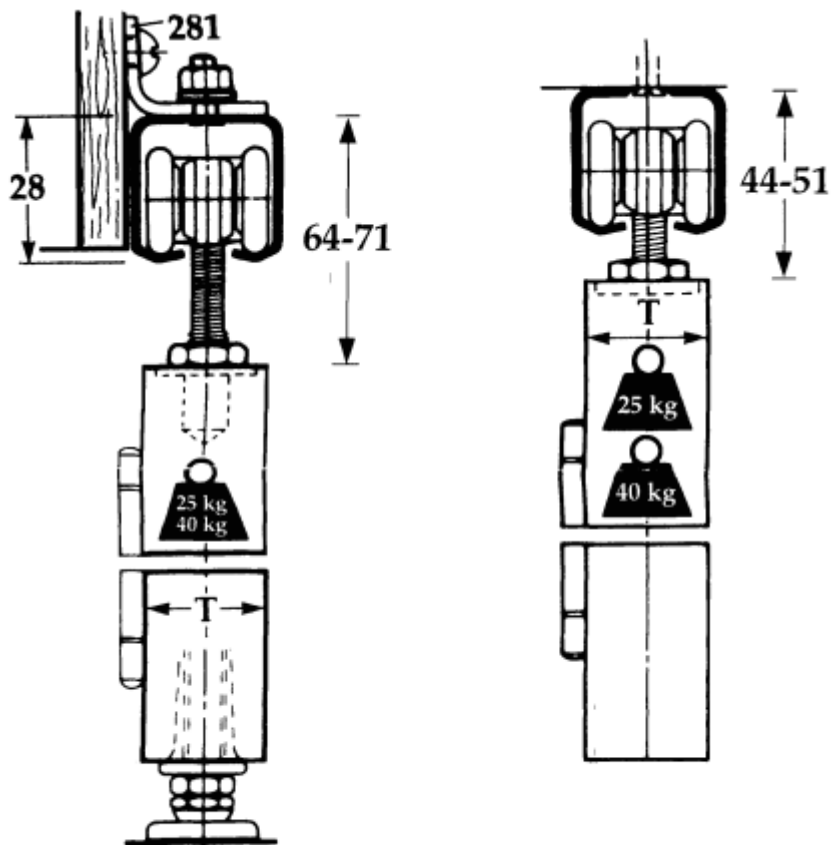

Items Included Within The Henderson Husky 25 Folding Door Kit

- Top track
- Top and bottom pivots for fixing into the end panel
- 4 Wheeled adjustable nylon hangers
- Zinc plated hinges
- Adjustable bottom pivot assembly

Products in this set

31280.1 - Bi-Folding Door Gear For 25kg Internal Doors - Widths Up To 600mm - Track Length 1200mm - 2 Door Leafs

31280.2 - Bi-Folding Door Gear For 25kg Internal Doors - Widths Up To 600mm - Track Length 2400mm - 4 Door Leafs