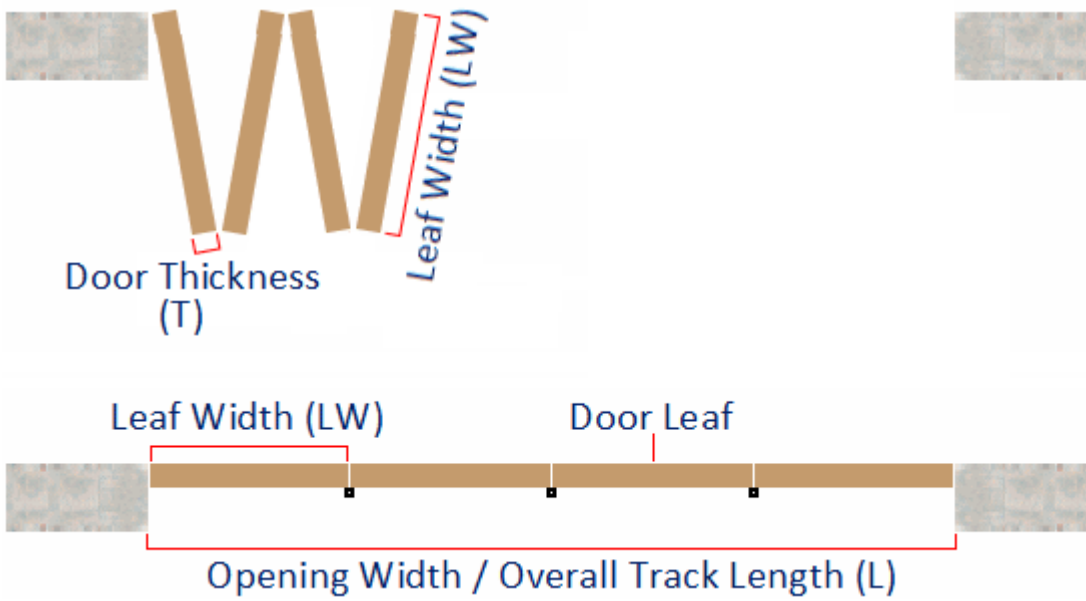

### Two Door System

# Track Lengths Available

Item Code	Overall Track Length (L)	To Suit No. Of Door Leaves	Max Leaf Width (LW)	Max Door Weight	Min Door Thickness (T)	Max Door Thickness (T)
31280.1	1200mm	2	600mm	25kg	20mm	44mm
31280.2	2400mm	4	600mm	25kg	20mm	44mm