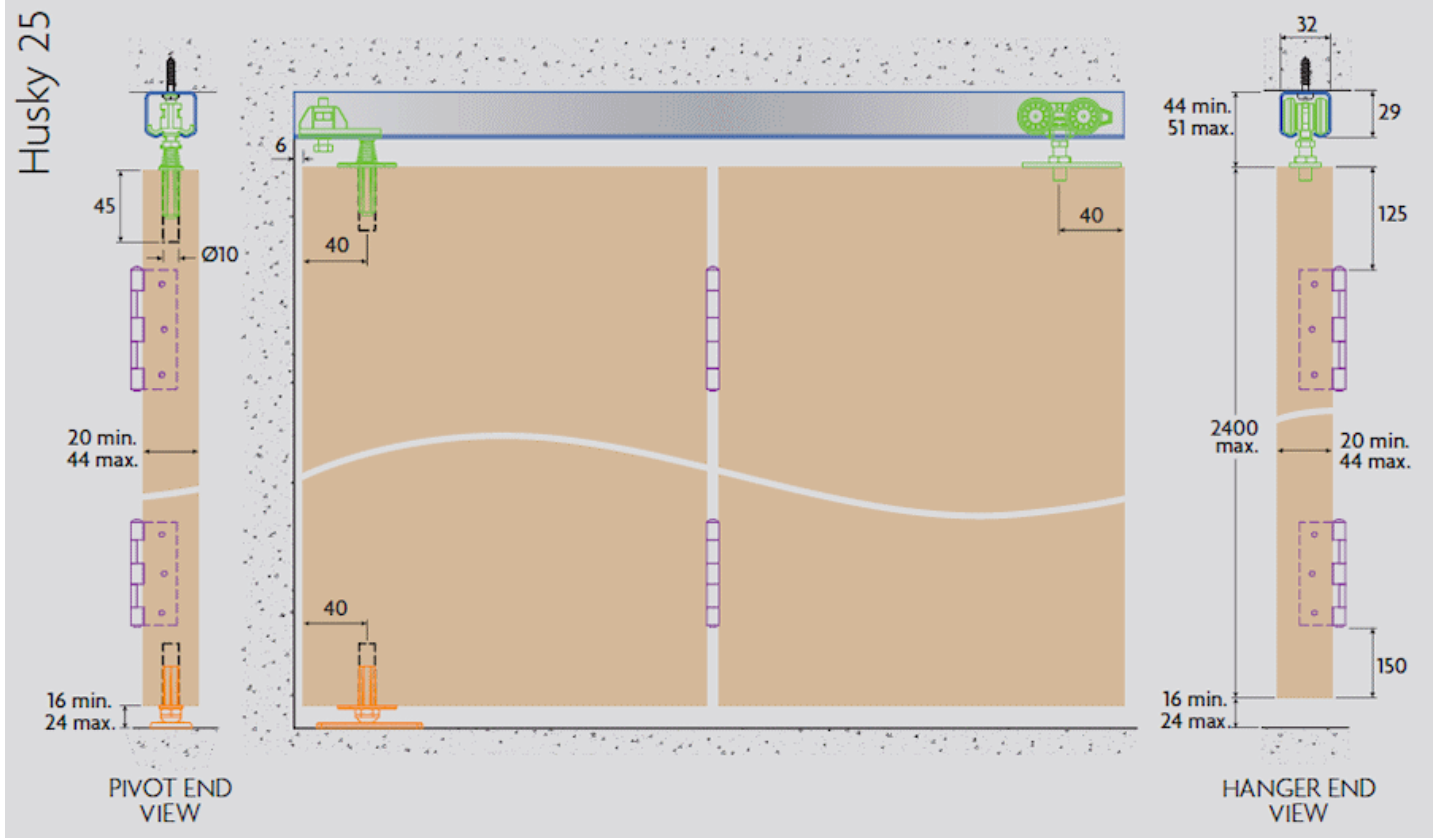

## Kits Available To Suit Four Door Bi-Folding Door Systems

- Please note the 4 door kit will only allow for all 4 doors to fold in one direction (as shown in the diagram below).
- If you require 2 doors to fold to the left and 2 doors to fold to the right please contact us as additional items will need to be purchased.

### Four Door System

# Track Lengths Available

Item Code	Overall Track Length (L)	To Suit No. Of Door Leaves	Max Leaf Width (LW)	Max Door Weight	Min Door Thickness (T)	Max Door Thickness (T)
31280.1	1200mm	2	600mm	25kg	20mm	44mm
31280.2	2400mm	4	600mm	25kg	20mm	44mm