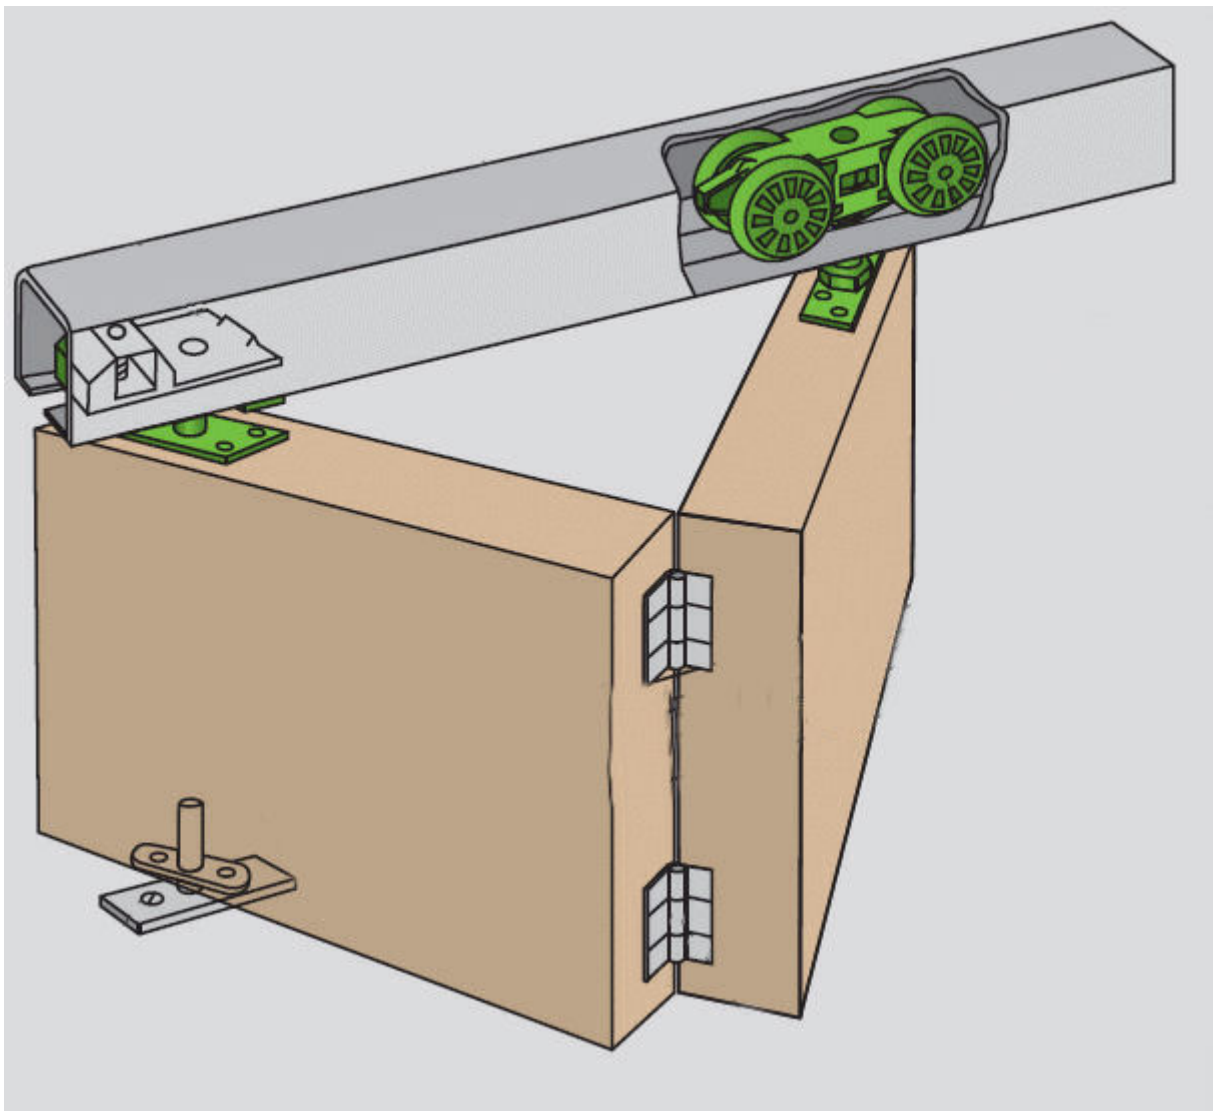

## Husky 25 - Folding Door Gear System For Bi-Folding Medium Weight 25kg Internal Doors Up To 44mm Thick

### Description

---

- The Husky 25 Folding door system provides a simple and flexible solution for both light and medium weight residential Bifolding doors and room dividers.

- Designed for use with internal timber doors.
- The Henderson Husky Folding 25 can support doors of up to 25kg in weight and 600mm wide without a floor channel. Its concealed fixings and robust floor gear allow the partitions to be neatly stacked to one side of the opening.
- Silent and easy to fix with attractive aluminium top track.
- Supplied with zinc plated hinges as standard, alternative finishes can be purchased separately.