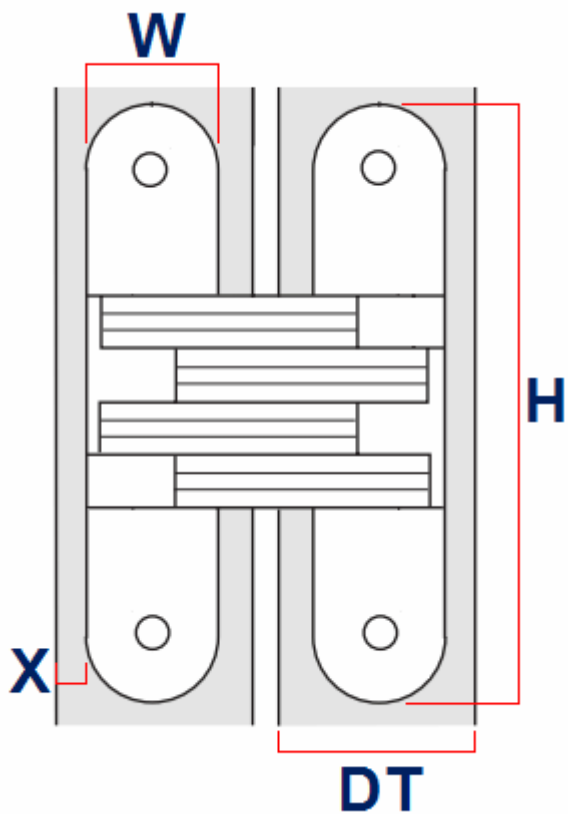

### Description

---

- Concealed SOSS style hinges
- Size - 60.4mm x 12.7mm
- For door thickness 19mm - 26 mm
- Opening angle 180 degree one way
- Zinc alloy hinge body and links
- Satin chrome plated finish
- Max door weight (per 3 hinges) - 14kg
- Complete with fixing Screws
- PLEASE NOTE THE SOSS STYLE CONCEALED HINGES ARE **SOLD INDIVIDUALLY - (EACH HINGE)**

## Dimensions

Item Code	Height (H)	Leaf Width (W)	To Suit Door Thickness (DT)	Max Door Weight- (Per 3 Hinges)	Distance To Door Edge (X)	Plate Thickness (A)	Mortice Depth (B)	Mortice Height (C)
31517.1	60.4mm	12.7mm	19mm - 26mm	14kg	3.2mm	5.3mm	18.2mm	29.9mm

#### Products in this set

31517.1 - Concealed SOSS Style Hinge - Satin Chrome - 60.4mm x 12.7mm - Each - (Sold Per Hinge)