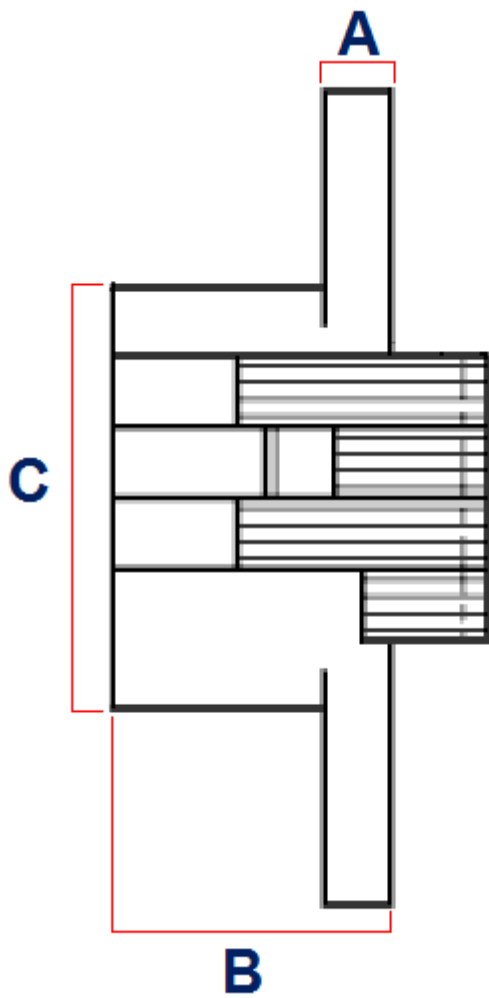

### Description

---

- Concealed SOSS style hinges
- Size - 60.4mm x 12.7mm
- For door thickness 19mm - 26 mm
- Opening angle 180 degree one way
- Zinc alloy hinge body and links
- Satin chrome plated finish
- Max door weight (per 3 hinges) - 14kg
- Complete with fixing Screws
- PLEASE NOTE THE SOSS STYLE CONCEALED HINGES ARE **SOLD INDIVIDUALLY - (EACH HINGE)**

## Dimensions

Item Code	Height (H)	Leaf Width (W)	To Suit Door Thickness (DT)	Max Door Weight- (Per 3 Hinges)	Distance To Door Edge (X)	Plate Thickness (A)	Mortice Depth (B)	Mortice Height (C)
31517.1	60.4mm	12.7mm	19mm - 26mm	14kg	3.2mm	5.3mm	18.2mm	29.9mm

#### Products in this set

31517.1 - Concealed SOSS Style Hinge - Satin Chrome - 60.4mm x 12.7mm - Each - (Sold Per Hinge)