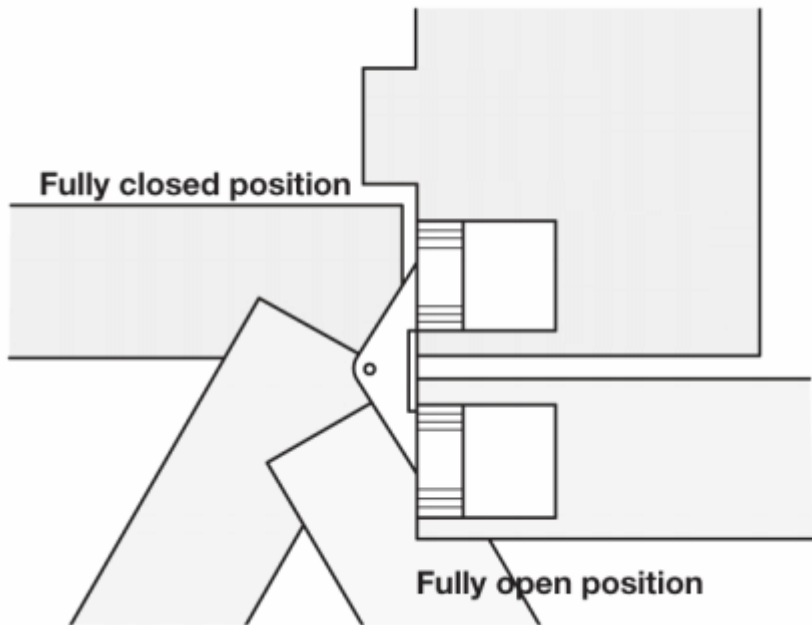

### Product Images

---

### Description

---

- Concealed SOSS style hinges
- Size - 60.4mm x 12.7mm
- For door thickness 19mm - 26 mm
- Opening angle 180 degree one way
- Zinc alloy hinge body and links
- Satin chrome plated finish
- Max door weight (per 3 hinges) - 14kg
- Complete with fixing Screws
- PLEASE NOTE THE SOSS STYLE CONCEALED HINGES ARE **SOLD INDIVIDUALLY - (EACH HINGE)**

## Dimensions

Item Code	Height (H)	Leaf Width (W)	To Suit Door Thickness (DT)	Max Door Weight- (Per 3 Hinges)	Distance To Door Edge (X)	Plate Thickness (A)	Mortice Depth (B)	Mortice Height (C)
31517.1	60.4mm	12.7mm	19mm - 26mm	14kg	3.2mm	5.3mm	18.2mm	29.9mm