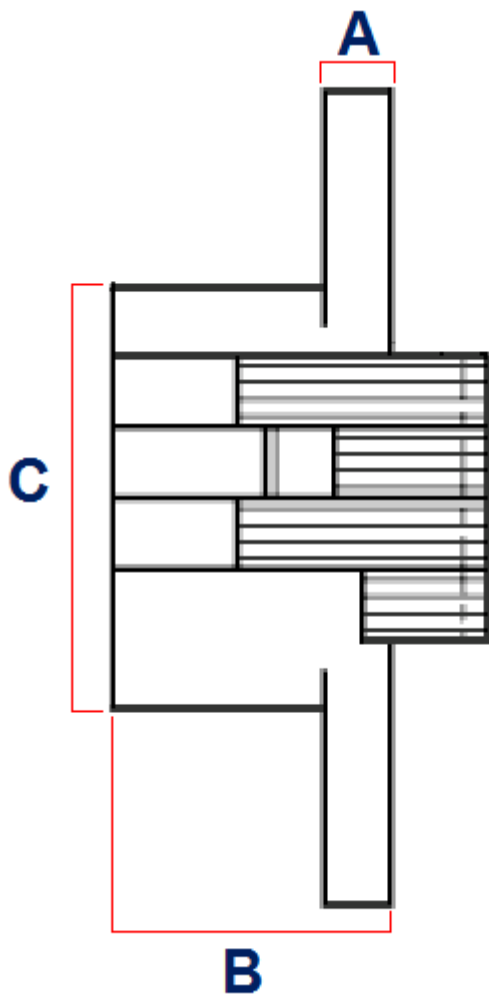

Concealed SOSS Style Hinges - 68.8mm x 15.7mm - Satin Chrome

Product Images

Description

- Concealed SOSS style hinges
- Size - 68.8mm x 15.7mm
- For door thickness 22mm - 26 mm
- Opening angle 180 degree one way
- Zinc alloy hinge body and links
- Satin chrome plated finish
- Max door weight (per 3 hinges) - 25kg
- Complete with fixing Screws
- PLEASE NOTE THE SOSS STYLE CONCEALED HINGES ARE **SOLD INDIVIDUALLY - (EACH HINGE)**

Dimensions

Item Code	Height (H)	Leaf Width (W)	To Suit Door Thickness (DT)	Max Door Weight- (Per 3 Hinges)	Distance To Door Edge (X)	Plate Thickness (A)	Mortice Depth (B)	Mortice Height (C)
31518.1	68.8mm	15.7mm	22mm - 26mm	25kg	4mm	7mm	22.8mm	33.3mm

Products in this set

31518.1 - Concealed Soss Style Hinge - Satin Chrome - 68.8mm x 15.7mm - Each - (Sold Per Hinge)