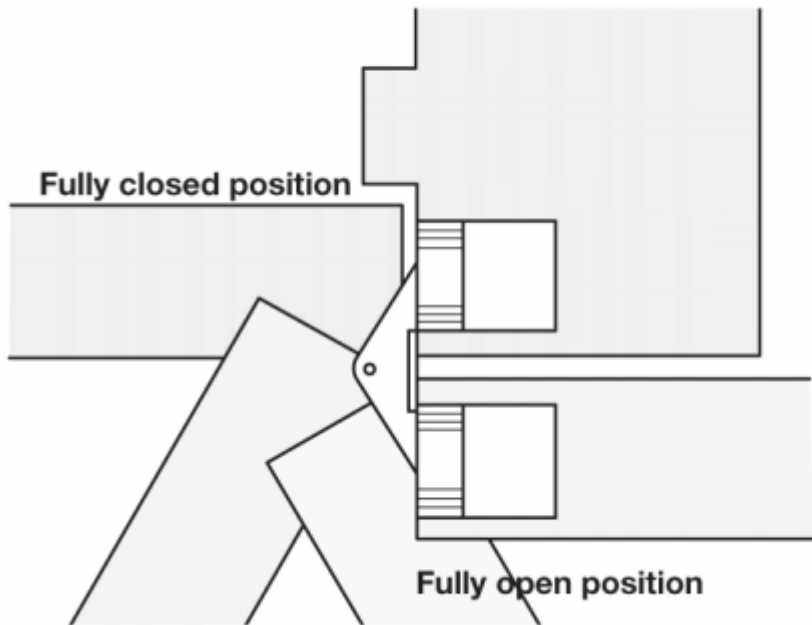

Concealed SOSS Style Hinges - 68.8mm x 15.7mm - Satin Chrome

Product Images

Description

- Concealed SOSS style hinges
- Size - 68.8mm x 15.7mm
- For door thickness 22mm - 26 mm
- Opening angle 180 degree one way
- Zinc alloy hinge body and links
- Satin chrome plated finish
- Max door weight (per 3 hinges) - 25kg
- Complete with fixing Screws
- PLEASE NOTE THE SOSS STYLE CONCEALED HINGES ARE **SOLD INDIVIDUALLY - (EACH HINGE)**

Dimensions

Item Code	Height (H)	Leaf Width (W)	To Suit Door Thickness (DT)	Max Door Weight- (Per 3 Hinges)	Distance To Door Edge (X)	Plate Thickness (A)	Mortice Depth (B)	Mortice Height (C)
31518.1	68.8mm	15.7mm	22mm - 26mm	25kg	4mm	7mm	22.8mm	33.3mm

Products in this set

31518.1 - Concealed Soss Style Hinge - Satin Chrome - 68.8mm x 15.7mm - Each - (Sold Per Hinge)