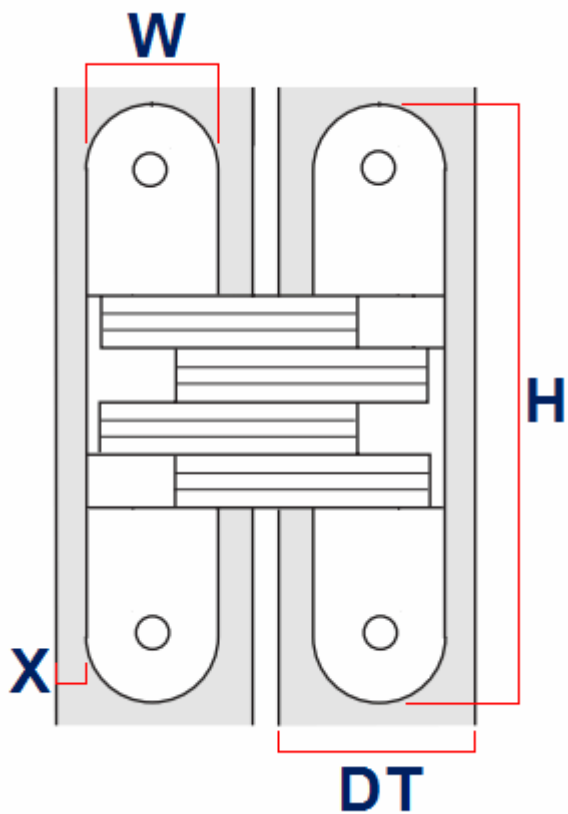

Concealed SOSS Style Hinges - 68.8mm x 15.7mm - Satin Chrome

Product Images

Description

- Concealed SOSS style hinges
- Size - 68.8mm x 15.7mm
- For door thickness 22mm - 26 mm
- Opening angle 180 degree one way
- Zinc alloy hinge body and links
- Satin chrome plated finish
- Max door weight (per 3 hinges) - 25kg
- Complete with fixing Screws
- PLEASE NOTE THE SOSS STYLE CONCEALED HINGES ARE **SOLD INDIVIDUALLY - (EACH HINGE)**

Dimensions

Item Code	Height (H)	Leaf Width (W)	To Suit Door Thickness (DT)	Max Door Weight- (Per 3 Hinges)	Distance To Door Edge (X)	Plate Thickness (A)	Mortice Depth (B)	Mortice Height (C)
31518.1	68.8mm	15.7mm	22mm - 26mm	25kg	4mm	7mm	22.8mm	33.3mm

Products in this set

31518.1 - Concealed Soss Style Hinge - Satin Chrome - 68.8mm x 15.7mm - Each - (Sold Per Hinge)