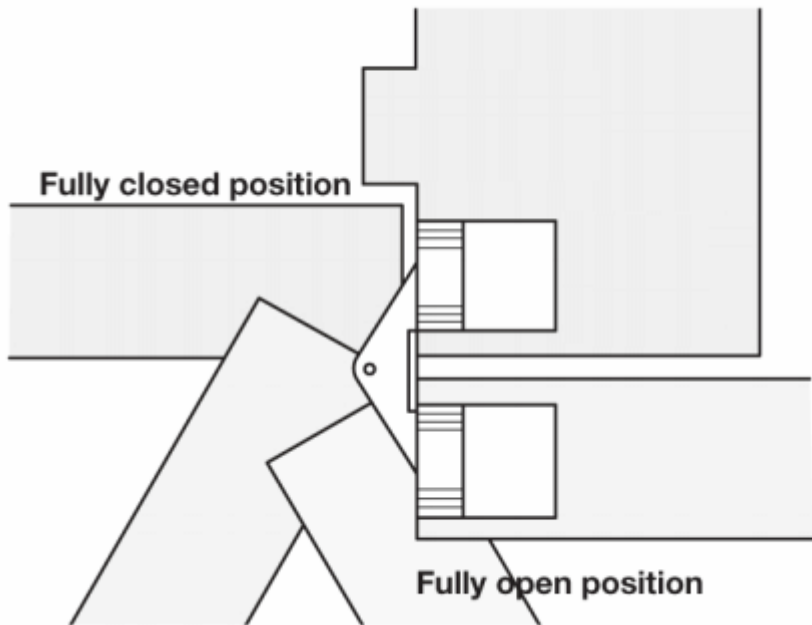

Concealed SOSS Style Hinges - 115.8mm x 24.7mm - Satin Chrome

Product Images

Description

- Concealed SOSS style hinges
- Size - 115.8mm x 24.7mm
- For door thickness 35mm - 38mm
- Opening angle 180 degree one way
- Zinc alloy hinge body and links
- Satin chrome plated finish
- Max door weight (per 3 hinges) - 45kg
- Complete with fixing Screws
- PLEASE NOTE THE SOSS STYLE CONCEALED HINGES ARE **SOLD INDIVIDUALLY - (EACH HINGE)**

Dimensions

Item Code	Height (H)	Leaf Width (W)	To Suit Door Thickness (DT)	Max Door Weight- (Per 3 Hinges)	Distance To Door Edge (X)	Plate Thickness (A)	Mortice Depth (B)	Mortice Height (C)
31520.1	115.8mm	24.7mm	35mm - 38mm	45kg	6.4mm	11mm	36.6mm	62.7mm

Products in this set

31520.1 - Concealed Soss Style Hinge - Satin Chrome - 115.8mm x 24.7mm - Each - (Sold Per Hinge)