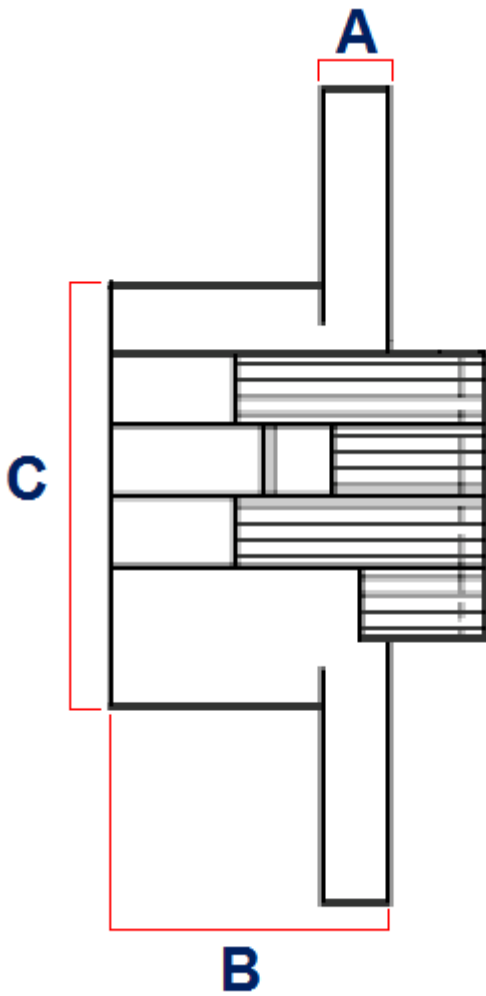

Concealed SOSS Style Hinges - 115.8mm x 24.7mm - Satin Chrome

Product Images

Description

- Concealed SOSS style hinges
- Size - 115.8mm x 24.7mm
- For door thickness 35mm - 38mm
- Opening angle 180 degree one way
- Zinc alloy hinge body and links
- Satin chrome plated finish
- Max door weight (per 3 hinges) - 45kg
- Complete with fixing Screws
- PLEASE NOTE THE SOSS STYLE CONCEALED HINGES ARE **SOLD INDIVIDUALLY - (EACH HINGE)**

Dimensions

Item Code	Height (H)	Leaf Width (W)	To Suit Door Thickness (DT)	Max Door Weight- (Per 3 Hinges)	Distance To Door Edge (X)	Plate Thickness (A)	Mortice Depth (B)	Mortice Height (C)
31520.1	115.8mm	24.7mm	35mm - 38mm	45kg	6.4mm	11mm	36.6mm	62.7mm

Products in this set

31520.1 - Concealed Soss Style Hinge - Satin Chrome - 115.8mm x 24.7mm - Each - (Sold Per Hinge)