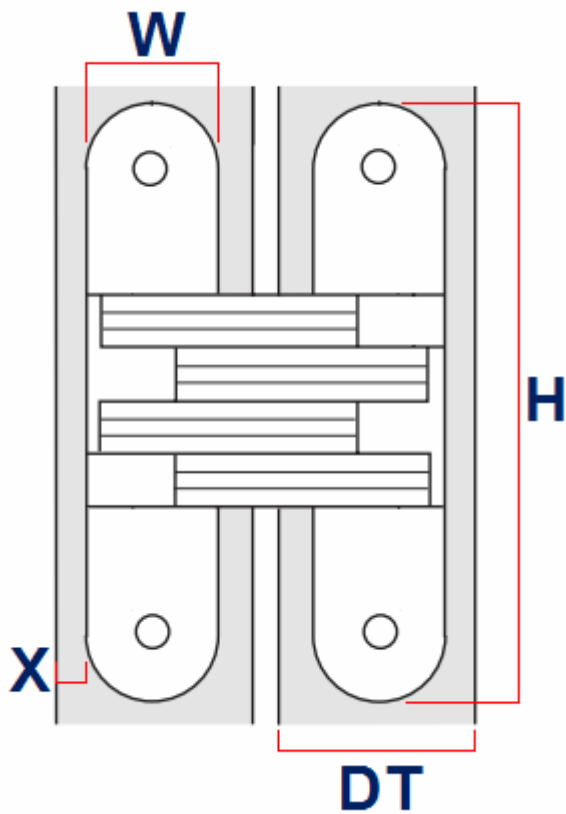

Concealed SOSS Style Hinges - 115.8mm x 24.7mm - Satin Chrome

Product Images

Description

- Concealed SOSS style hinges
- Size - 115.8mm x 24.7mm
- For door thickness 35mm - 38mm
- Opening angle 180 degree one way
- Zinc alloy hinge body and links
- Satin chrome plated finish
- Max door weight (per 3 hinges) - 45kg
- Complete with fixing Screws
- PLEASE NOTE THE SOSS STYLE CONCEALED HINGES ARE **SOLD INDIVIDUALLY - (EACH HINGE)**

Dimensions

Item Code	Height (H)	Leaf Width (W)	To Suit Door Thickness (DT)	Max Door Weight- (Per 3 Hinges)	Distance To Door Edge (X)	Plate Thickness (A)	Mortice Depth (B)	Mortice Height (C)
31520.1	115.8mm	24.7mm	35mm - 38mm	45kg	6.4mm	11mm	36.6mm	62.7mm

Products in this set

31520.1 - Concealed Soss Style Hinge - Satin Chrome - 115.8mm x 24.7mm - Each - (Sold Per Hinge)