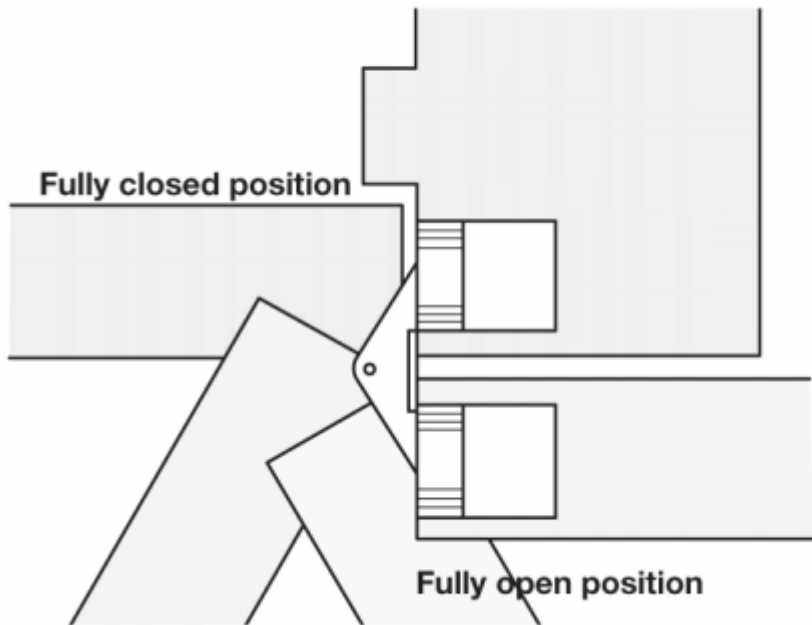

### Product Images

---

### Description

---

- Concealed SOSS style hinges
- Size - 137.2mm x 33.6mm
- For door thickness 47mm - 51mm
- Opening angle 180 degree one way
- Zinc alloy hinge body and links
- Satin chrome plated finish
- Max door weight (per 3 hinges) - 70kg
- Complete with fixing Screws
- PLEASE NOTE THE SOSS STYLE CONCEALED HINGES ARE **SOLD INDIVIDUALLY - (EACH HINGE)**

## Dimensions

| Item Code | Height (H) | Leaf Width (W) | To Suit Door Thickness (DT) | Max Door Weight- (Per 3 Hinges) | Distance To Door Edge (X) | Plate Thickness (A) | Mortice Depth (B) | Mortice Height (C) |
|-----------|------------|----------------|-----------------------------|---------------------------------|---------------------------|---------------------|-------------------|--------------------|
| 31522.1   | 137.2mm    | 33.6mm         | 47mm - 51mm                 | 70kg                            | 7.5mm                     | 11.1mm              | 49.3mm            | 73.3mm             |