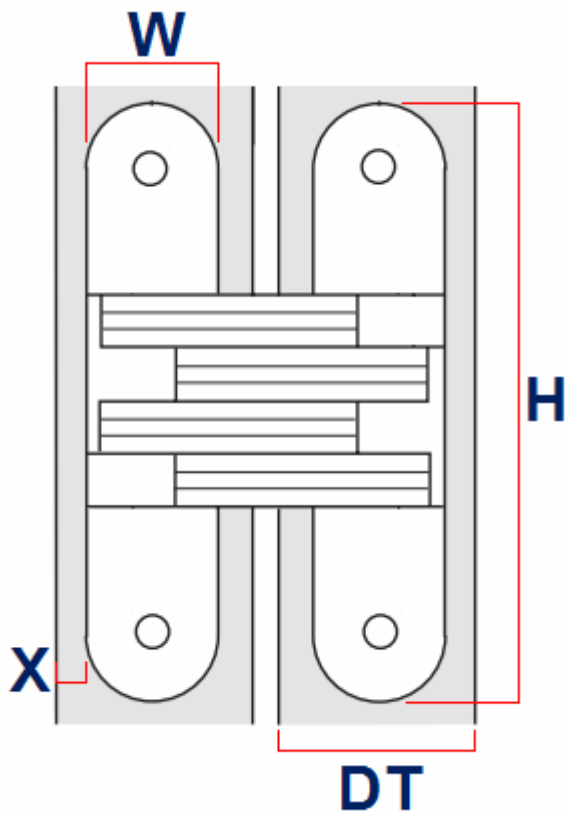

### Description

---

- Concealed SOSS style hinges
- Size - 137.2mm x 33.6mm
- For door thickness 47mm - 51mm
- Opening angle 180 degree one way
- Zinc alloy hinge body and links
- Satin chrome plated finish
- Max door weight (per 3 hinges) - 70kg
- Complete with fixing Screws
- PLEASE NOTE THE SOSS STYLE CONCEALED HINGES ARE **SOLD INDIVIDUALLY - (EACH HINGE)**

## Dimensions

| Item Code | Height (H) | Leaf Width (W) | To Suit Door Thickness (DT) | Max Door Weight- (Per 3 Hinges) | Distance To Door Edge (X) | Plate Thickness (A) | Mortice Depth (B) | Mortice Height (C) |
|-----------|------------|----------------|-----------------------------|---------------------------------|---------------------------|---------------------|-------------------|--------------------|
| 31522.1   | 137.2mm    | 33.6mm         | 47mm - 51mm                 | 70kg                            | 7.5mm                     | 11.1mm              | 49.3mm            | 73.3mm             |

Products in this set

31522.1 - Concealed Soss Style Hinges - Satin Chrome - 137.2mm x 33.6mm - Each - (Sold Per Hinge)