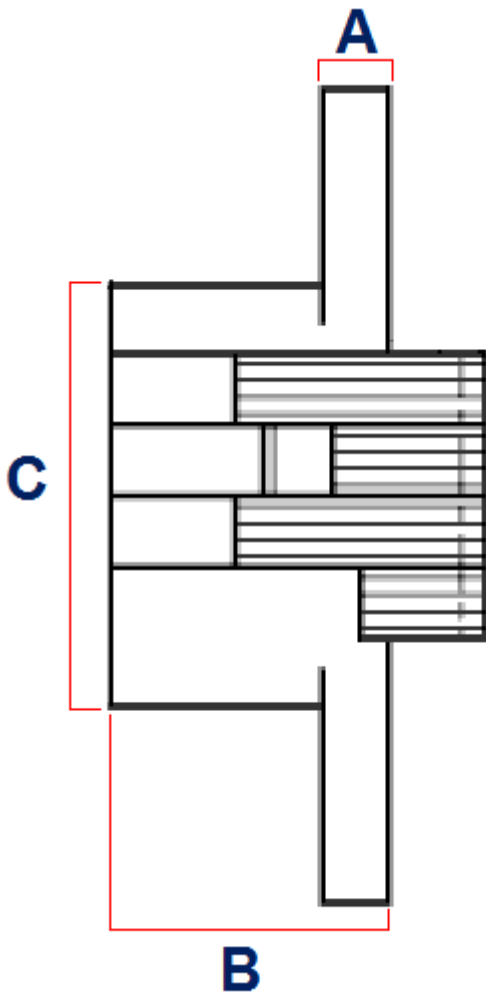

### Description

---

- Concealed SOSS style hinges
- Size - 137.2mm x 33.6mm
- For door thickness 47mm - 51mm
- Opening angle 180 degree one way
- Zinc alloy hinge body and links
- Satin chrome plated finish
- Max door weight (per 3 hinges) - 70kg
- Complete with fixing Screws
- PLEASE NOTE THE SOSS STYLE CONCEALED HINGES ARE **SOLD INDIVIDUALLY - (EACH HINGE)**

## Dimensions

| Item Code | Height (H) | Leaf Width (W) | To Suit Door Thickness (DT) | Max Door Weight- (Per 3 Hinges) | Distance To Door Edge (X) | Plate Thickness (A) | Mortice Depth (B) | Mortice Height (C) |
|-----------|------------|----------------|-----------------------------|---------------------------------|---------------------------|---------------------|-------------------|--------------------|
| 31522.1   | 137.2mm    | 33.6mm         | 47mm - 51mm                 | 70kg                            | 7.5mm                     | 11.1mm              | 49.3mm            | 73.3mm             |

Products in this set

31522.1 - Concealed Soss Style Hinges - Satin Chrome - 137.2mm x 33.6mm - Each - (Sold Per Hinge)