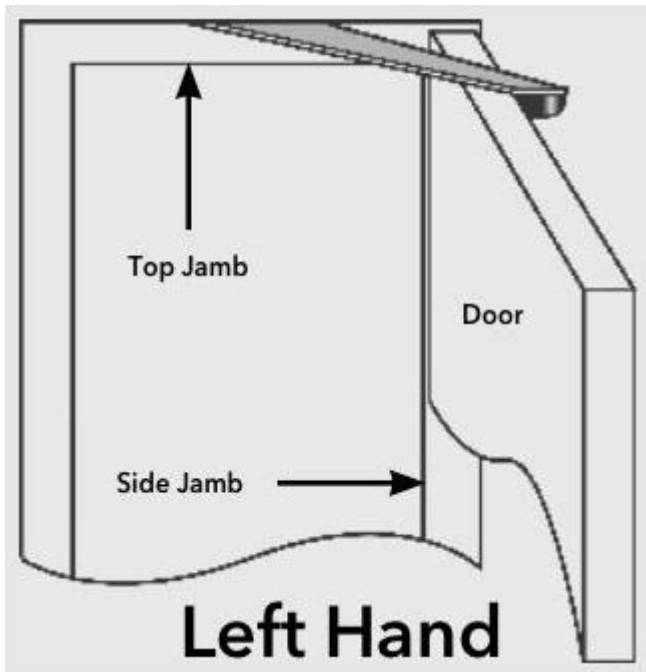

Top Jamb / Frame Mounted Door Stop & Restrictor - Satin Stainless Steel

Product Images

Description

- Top jamb / frame mounted door stop and restrictor.
- Mounting position determines limit of door opening angle.
- Ideal for use in situations where a mounting a traditional door stop on the floor or wall is not possible

Finish Details

- Satin Stainless Steel.

Handing

- Handed left or right.
- To determine handing - stand facing the door so that the door opens **away from you**.
- If the door opens to the left you require the 31523.1 (left hand).

- If the door opens to the right you require the 31523.2 (right hand).

Usage

- Suitable for residential use
- Suitable for internal use

Unit Of Sale

- Sold individually (each)

Products in this set

31523.2 - Top Jamb Door Stop & Restrictor - Satin Stainless Steel - Right Hand - Each