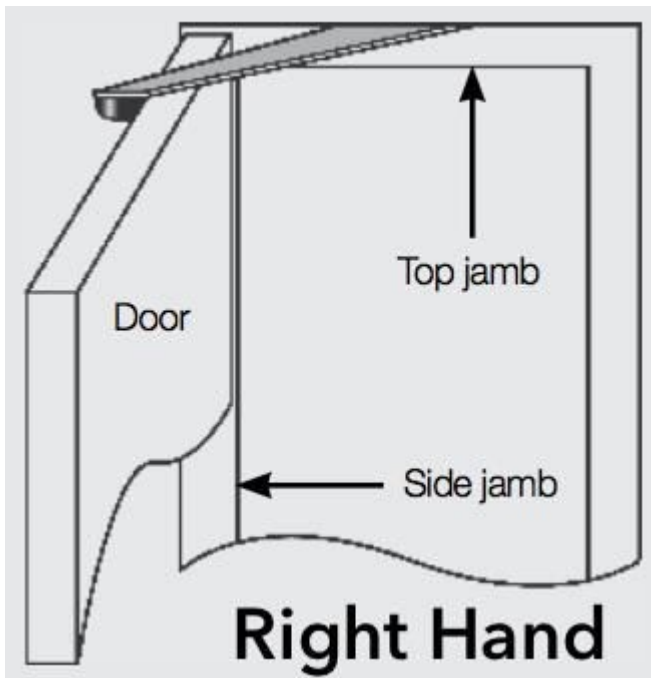

Top Jamb / Frame Mounted Door Stop & Restrictor - Satin Stainless Steel

Product Images

Description

- Top jamb / frame mounted door stop and restrictor.
- Mounting position determines limit of door opening angle.
- Ideal for use in situations where a mounting a traditional door stop on the floor or wall is not possible

Finish Details

- Satin Stainless Steel.

Handing

- Handed left or right.
- To determine handing - stand facing the door so that the door opens **away from you**.
- If the door opens to the left you require the 31523.1 (left hand).

- If the door opens to the right you require the 31523.2 (right hand).

Usage

- Suitable for residential use
- Suitable for internal use

Unit Of Sale

- Sold individually (each)

Products in this set

31523.2 - Top Jamb Door Stop & Restrictor - Satin Stainless Steel - Right Hand - Each