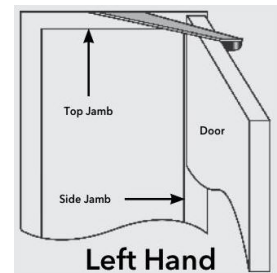

Top Jamb / Frame Mounted Door Stop & Restrictor - Satin Stainless Steel

Product Images

Description

- Top jamb / frame mounted door stop and restrictor.
- Mounting position determines limit of door opening angle.
- Ideal for use in situations where a mounting a traditional door stop on the floor or wall is not possible

Finish Details

- Satin Stainless Steel.

Handing

- Handed left or right.
- To determine handing - stand facing the door so that the door opens **away from you**.
- If the door opens to the left you require the 31523.1 (left hand).

- If the door opens to the right you require the 31523.2 (right hand).

Usage

- Suitable for residential use
- Suitable for internal use

Unit Of Sale

- Sold individually (each)

Products in this set

31523.2 - Top Jamb Door Stop & Restrictor - Satin Stainless Steel - Right Hand - Each

31523.1 - Top Jamb Door Stop & Restrictor - Satin Stainless Steel - Left Hand - Each