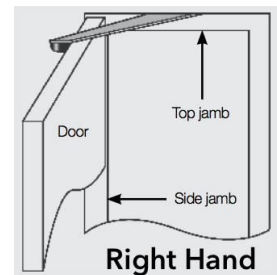

Top Jamb / Frame Mounted Door Stop & Restrictor - Satin Stainless Steel

Product Images

Description

- Top jamb / frame mounted door stop and restrictor.
- Mounting position determines limit of door opening angle.
- Ideal for use in situations where a mounting a traditional door stop on the floor or wall is not possible

Finish Details

- Satin Stainless Steel.

Handing

- Handed left or right.
- To determine handing - stand facing the door so that the door opens **away from you**.
- If the door opens to the left you require the 31523.1 (left hand).

- If the door opens to the right you require the 31523.2 (right hand).

Usage

- Suitable for residential use
- Suitable for internal use

Unit Of Sale

- Sold individually (each)

Products in this set

31523.2 - Top Jamb Door Stop & Restrictor - Satin Stainless Steel - Right Hand - Each