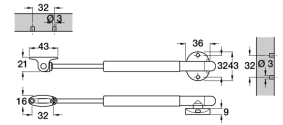

Drop Down Lid Stay and Adaptor

Product Images

Description

- Special slow down system, once you begin to open the door it continues to open gently and completely by itself
- Useful method
- For aligning nearby doors through the rotary knob placed on the piston base plate
- To change the time in opening and closing of the door by adjusting the position of the piston base plate within the slot of the side bracket
- Metal supports nickel-plated for quick assembly
- Fixing screws and guide included

Products in this set

31533.1 - Drop Down Lid Stay and Adaptor - Silver - Each