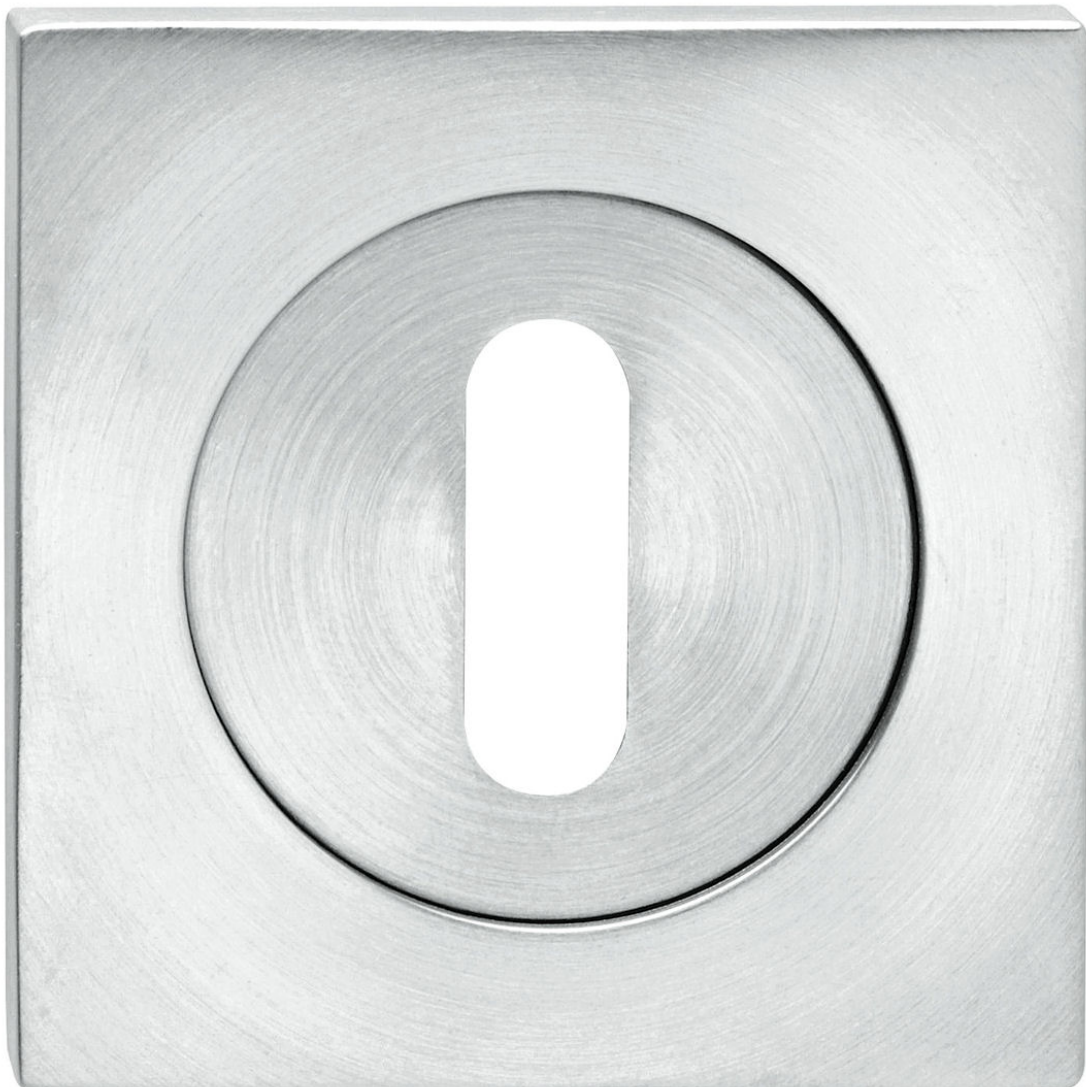

## Standard Profile Square Escutcheon - Satin Stainless Steel

## Description

---

Standard Profile Escutcheon - Square Shape - Karcher Design - Satin Stainless Steel - Each

## Products in this set

---

23059.1 - Standard Profile Square Escutcheon - Satin Stainless Steel - Each