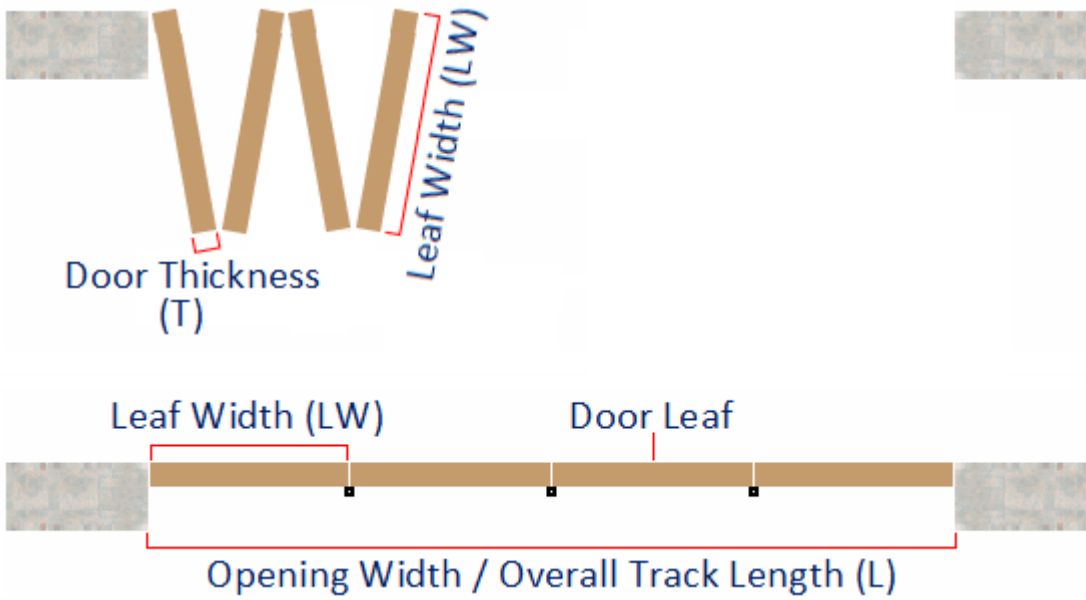

Husky 40 - Folding Door Gear System For Bi-Folding Heavy Weight 40kg Internal Doors Up To 44mm Thick

Product Images

Description

- The Husky 40 Folding door system provides a simple and flexible solution for both medium and heavy weight residential Bi-folding doors and room dividers.
- Designed for use with internal timber doors.
- Needle roller bearing hangers provide smooth, quiet operation.
- The Henderson Husky Folding 40 can support doors of up to 40kg in weight and 750mm wide with the help of the floor channel guide included in the pack.
- Concealed fixings and robust floor gear allow the partitions to be neatly stacked to one side of the opening.
- Silent and easy to fix with attractive aluminium top track.
- Supplied with zinc plated hinges as standard, alternative finishes can be purchased separately.

Kits Available To Suit Two Leaf Bi-Folding Door Systems

Two Door System

Kits Available To Suit Four Door Bi-Folding Door Systems

- Please note the 4 door kit will only allow for all 4 doors to fold in one direction (as shown in the diagram below).
- If you require 2 doors to fold to the left and 2 doors to fold to the right please contact us as additional items will need to be purchased.

Four Door System

Track Lengths Available

Item Code	Overall Track Length (L)	To Suit No. Of Door Leaves	Max Leaf Width (LW)	Max Door Weight	Min Door Thickness (T)	Max Door Thickness (T)
31281.1	1500mm	2	750mm	40kg	20mm	44mm
31281.2	3000mm	4	750mm	40kg	20mm	44mm