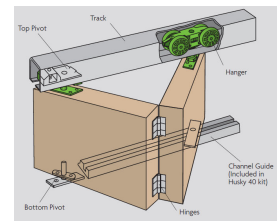

Husky 40 - Folding Door Gear System For Bi-Folding Heavy Weight 40kg Internal Doors Up To 44mm Thick

Product Images

Description

- The Husky 40 Folding door system provides a simple and flexible solution for both medium and heavy weight residential Bi-folding doors and room dividers.
- Designed for use with internal timber doors.
- Needle roller bearing hangers provide smooth, quiet operation.
- The Henderson Husky Folding 40 can support doors of up to 40kg in weight and 750mm wide with the help of the floor channel guide included in the pack.
- Concealed fixings and robust floor gear allow the partitions to be neatly stacked to one side of the opening.
- Silent and easy to fix with attractive aluminium top track.
- Supplied with zinc plated hinges as standard, alternative finishes can be purchased separately.

Kits Available To Suit Two Leaf Bi-Folding Door Systems

Two Door System

Kits Available To Suit Four Door Bi-Folding Door Systems

- Please note the 4 door kit will only allow for all 4 doors to fold in one direction (as shown in the diagram below).
- If you require 2 doors to fold to the left and 2 doors to fold to the right please contact us as additional items will need to be purchased.

Four Door System

Track Lengths Available

Item Code	Overall Track Length (L)	To Suit No. Of Door Leaves	Max Leaf Width (LW)	Max Door Weight	Min Door Thickness (T)	Max Door Thickness (T)
31281.1	1500mm	2	750mm	40kg	20mm	44mm
31281.2	3000mm	4	750mm	40kg	20mm	44mm