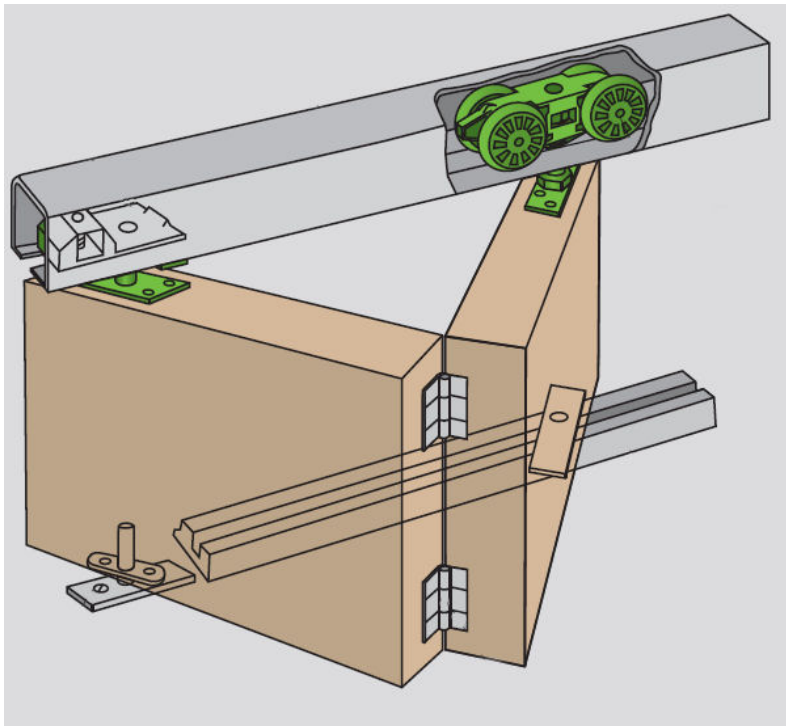

Husky 40 - Folding Door Gear System For Bi-Folding Heavy Weight 40kg Internal Doors Up To 44mm Thick

Product Images

Description

- The Husky 40 Folding door system provides a simple and flexible solution for both medium and heavy weight residential Bi-folding doors and room dividers.
- Designed for use with internal timber doors.
- Needle roller bearing hangers provide smooth, quiet operation.
- The Henderson Husky Folding 40 can support doors of up to 40kg in weight and 750mm wide with the help of the floor channel guide included in the pack.
- Concealed fixings and robust floor gear allow the partitions to be neatly stacked to one side of the opening.
- Silent and easy to fix with attractive aluminium top track.
- Supplied with zinc plated hinges as standard, alternative finishes can be purchased separately.

Kits Available To Suit Two Leaf Bi-Folding Door Systems

Two Door System

Kits Available To Suit Four Door Bi-Folding Door Systems

- Please note the 4 door kit will only allow for all 4 doors to fold in one direction (as shown in the diagram below).
- If you require 2 doors to fold to the left and 2 doors to fold to the right please contact us as additional items will need to be purchased.

Four Door System

Track Lengths Available

Item Code	Overall Track Length (L)	To Suit No. Of Door Leaves	Max Leaf Width (LW)	Max Door Weight	Min Door Thickness (T)	Max Door Thickness (T)
31281.1	1500mm	2	750mm	40kg	20mm	44mm
31281.2	3000mm	4	750mm	40kg	20mm	44mm

Fixing Options

- This folding door kit can be ceiling / soffit mounted or face fixed to a wall.

Items Included Within The Henderson Husky 40 Folding Door Kit

- Top track
- Top and bottom pivots for fixing into the end panel
- Channel guide and bottom channel
- Needle roller bearing hangers
- Roller guide
- Zinc plated hinges
- Adjustable bottom pivot assembly