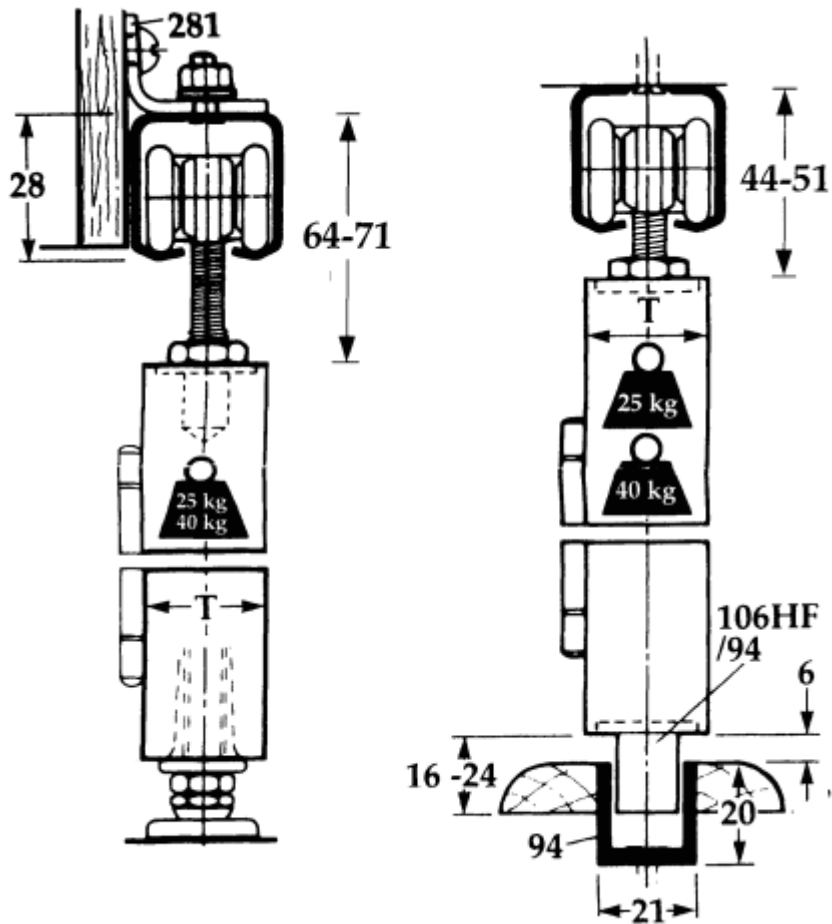

Four Door System

Track Lengths Available

Item Code	Overall Track Length (L)	To Suit No. Of Door Leaves	Max Leaf Width (LW)	Max Door Weight	Min Door Thickness (T)	Max Door Thickness (T)
31281.1	1500mm	2	750mm	40kg	20mm	44mm
31281.2	3000mm	4	750mm	40kg	20mm	44mm

Fixing Options

- This folding door kit can be ceiling / soffit mounted or face fixed to a wall.

Items Included Within The Henderson Husky 40 Folding Door Kit

- Top track
- Top and bottom pivots for fixing into the end panel
- Channel guide and bottom channel
- Needle roller bearing hangers
- Roller guide
- Zinc plated hinges
- Adjustable bottom pivot assembly