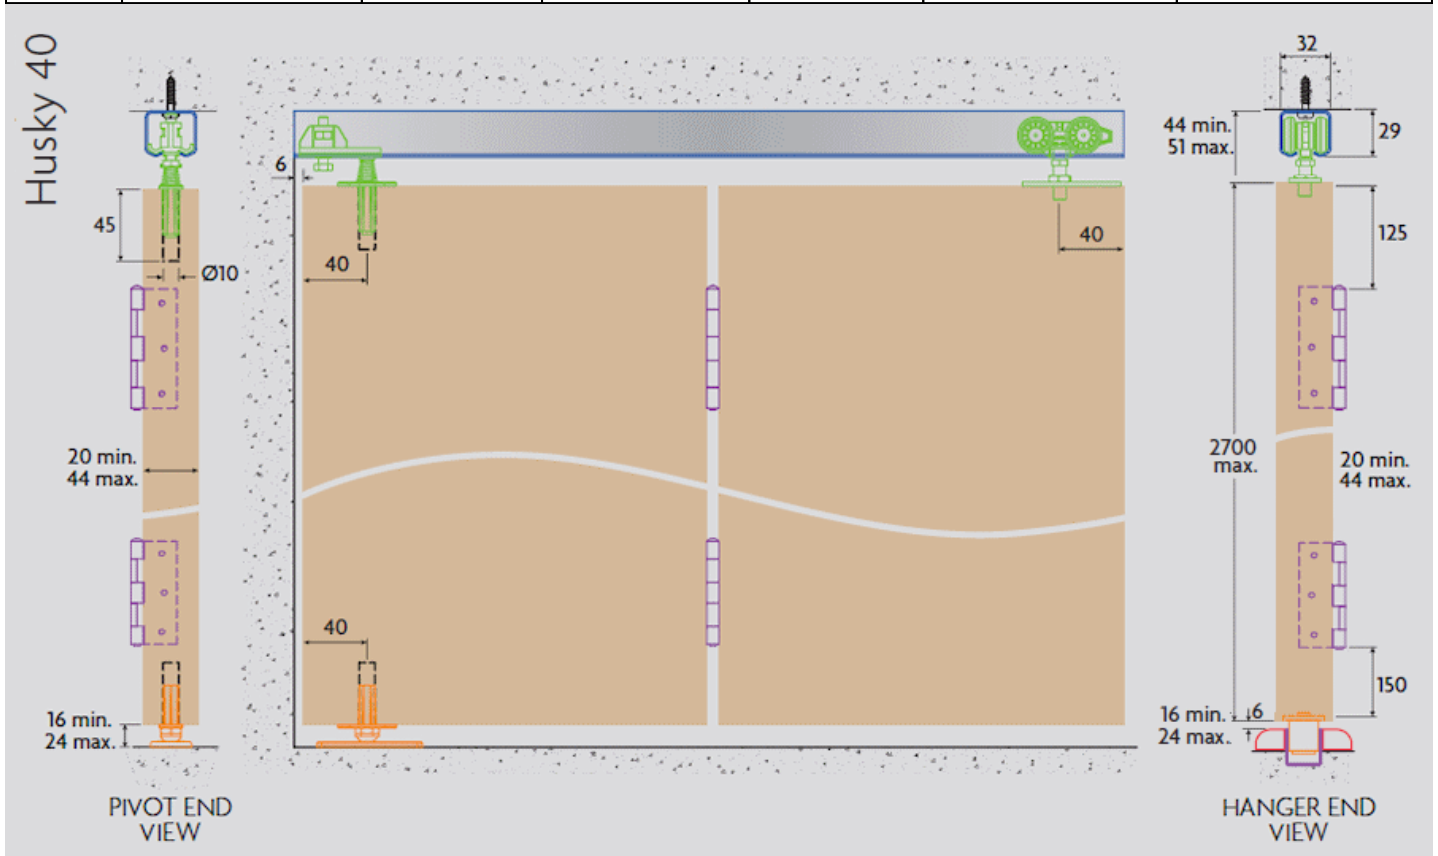

Husky 40 - Folding Door Gear System For Bi-Folding Heavy Weight 40kg Internal Doors Up To 44mm Thick

Product Images

Description

- The Husky 40 Folding door system provides a simple and flexible solution for both medium and heavy weight residential Bi-folding doors and room dividers.
- Designed for use with internal timber doors.
- Needle roller bearing hangers provide smooth, quiet operation.
- The Henderson Husky Folding 40 can support doors of up to 40kg in weight and 750mm wide with the help of the floor channel guide included in the pack.
- Concealed fixings and robust floor gear allow the partitions to be neatly stacked to one side of the opening.
- Silent and easy to fix with attractive aluminium top track.
- Supplied with zinc plated hinges as standard, alternative finishes can be purchased separately.

Kits Available To Suit Two Leaf Bi-Folding Door Systems

Two Door System

Kits Available To Suit Four Door Bi-Folding Door Systems

- Please note the 4 door kit will only allow for all 4 doors to fold in one direction (as shown in the diagram below).
- If you require 2 doors to fold to the left and 2 doors to fold to the right please contact us as additional items will need to be purchased.

Four Door System

Track Lengths Available

Item Code	Overall Track Length (L)	To Suit No. Of Door Leaves	Max Leaf Width (LW)	Max Door Weight	Min Door Thickness (T)	Max Door Thickness (T)
31281.1	1500mm	2	750mm	40kg	20mm	44mm
31281.2	3000mm	4	750mm	40kg	20mm	44mm