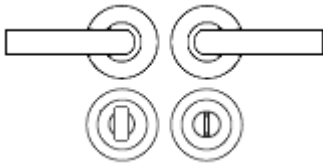

How To Order Lever Handles With A Rose

- **For Non-Locking Doors** - 1 x (Pair) Lever Handles Only

- **For Locking Doors** - 1 x (Pair) Lever Handles Only + 2 x (Each) Standard Escutcheons

- **For Euro Cylinder Locking Doors** - 1 x (Pair) Lever Handles Only + 2 x (Each) Euro Escutcheons

- **For Locking Bathroom Doors** - 1 x Pair Lever Handles Only + 1 x (Set) Turn & Emergency Release

Matching Accessories

- **Standard escutcheon** - (key hole cover to suit regular "chubb style locks")
- **Euro profile escutcheon** - (key hole cover to suit euro profile cylinders)
- **Turn & emergency release** - (a thumbturn used to lock bathroom doors, WC's and toilet doors)

Alternative Finishes Available

- Dual finish - black nickel & polished chrome

Operation

- Both levers are sprung to ensure the lever always returns to its starting position.

Size Information

- Rose Diameter - 50mm
- Rose Thickness - 10mm
- Lever Length - 130mm

Spindle Size

- 8mm x 8mm square - UK Standard.

Fixings

- Concealed bolt together fixings via male and female bolts.
- Grub screw fixing to spindle for extra strength once fitted to the door.
- Comes supplied with male and female bolt through fixings and 8mm spindle.