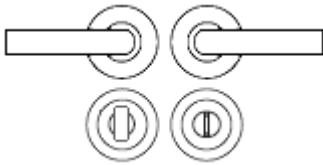

Matching Accessories

- **Standard escutcheon** - (key hole cover to suit regular "chubb style locks")
- **Euro profile escutcheon** - (key hole cover to suit euro profile cylinders)
- **Turn & emergency release** - (a thumbturn used to lock bathroom doors, WC's and toilet doors)

Base Material

- Made from a zinc alloy.

Operation

- Both levers are sprung to ensure the lever always returns to its starting position.

Size Information

- Rose Diameter - 50mm

Spindle Size

- 8mm x 8mm square - UK Standard.

Fixings

- Concealed bolt together fixings via male and female bolts.
- Grub screw fixing to spindle for extra strength once fitted to the door.
- Comes supplied with male and female bolt through fixings and 8mm spindle.

Usage

- Suitable for residential use.
- Suitable for internal or use.

Unit Of Sale

- Lever handles are sold in pairs. (One pair consists of 1x left hand and 1x right hand.)
- Escutcheons (key hole covers) are sold individually (each.)
- Turn and emergency releases are sold as a set (One set consists of a rose with a thumbturn fitted to the inside of the door and a rose with a coin slot fitted to the outside of the door.)