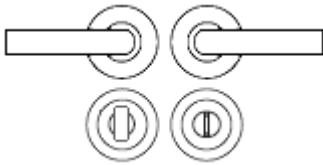


Milan Round Rose Lever Door Handles - Screw On Rose - Polished chrome/Satin Stainless - Suitable For Use With FD30 / FD60 Fire Doors - Pair

Product Images

Description

- 40062.1 - Round rose lever door handles.
- Contemporary design door handle set fitted to a round rose.
- Screw on rose with male and female bolt through fixings.
- Suitable for residential use.

How To Order Lever Handles With A Rose

- **For Non-Locking Doors** - 1 x (Pair) Lever Handles Only

- **For Locking Doors** - 1 x (Pair) Lever Handles Only + 2 x (Each) Standard Escutcheons

- **For Euro Cylinder Locking Doors** - 1 x (Pair) Lever Handles Only + 2 x (Each) Euro Escutcheons

- **For Locking Bathroom Doors** - 1 x Pair Lever Handles Only + 1 x (Set) Turn & Emergency Release

Matching Accessories

- **Standard escutcheon** - (key hole cover to suit regular "chubb style locks") - **40080.1**
- **Euro profile escutcheon** - (key hole cover to suit euro profile cylinders) - **40078.1**
- **Turn & emergency release** - (a thumbturn used to lock bathroom doors, WC's and toilet doors) - 40082.1

Base Material

- Made from a zinc alloy.

Operation

- Both levers are sprung to ensure the lever always returns to its starting position.

Size Information

- Rose Diameter - 50mm

Spindle Size

- 8mm x 8mm square - UK Standard.