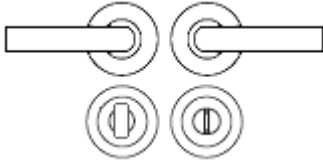


Milan Round Rose Lever Door Handles - Screw On Rose - Polished Chrome/Black Aluminium - Suitable For Use With FD30 / FD60 Fire Doors - Pair

Product Images

Description

- 40063.1 - round rose lever door handles.
- Contemporary design door handle set fitted to a round rose.
- Screw on rose with male and female bolt through fixings.
- Suitable for residential use.

How To Order Lever Handles With A Rose

- **For Non-Locking Doors** - 1 x (Pair) Lever Handles Only

- **For Locking Doors** - 1 x (Pair) Lever Handles Only + 2 x (Each) Standard Escutcheons

- **For Euro Cylinder Locking Doors** - 1 x (Pair) Lever Handles Only + 2 x (Each) Euro Escutcheons

- **For Locking Bathroom Doors** - 1 x Pair Lever Handles Only + 1 x (Set) Turn & Emergency Release

Matching Accessories

- **Standard escutcheon** - (key hole cover to suit regular "chubb style locks") - **40080.1**
- **Euro profile escutcheon** - (key hole cover to suit euro profile cylinders) - **40078.1**
- **Turn & emergency release** - (a thumbturn used to lock bathroom doors, WC's and toilet doors) - 40082.1

Base Material

- Made from a zinc alloy.

Operation

- Both levers are sprung to ensure the lever always returns to its starting position.

Size Information

- Rose Diameter - 50mm

Spindle Size

- 8mm x 8mm square - UK Standard.